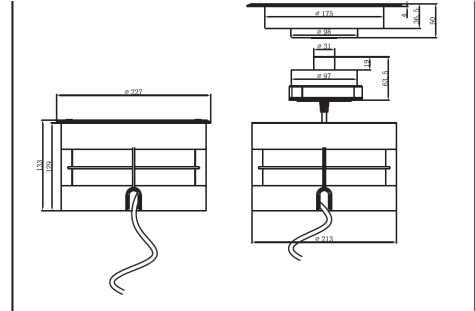

Recessed LED Inground Lamp

INDUCTION COUPLING

SS316

GENERAL SPECIFICATION

| | |
|--------------------------------|-------------------------------|
| Product Family | AL-ILL195-9W |
| Voltage supply | AC220-240V 50/60Hz 24VDC |
| Operating temperature range Ta | -15/+50 ° C |
| Maintenance & cleaning | H2O; Antistatic tissu |
| Sources of light | COB |
| Brand of sources | CREE |
| Mac Adam range | +/- 150K (Mac adam 3) |
| Life time L80B10 at 25° C | 50000hrs |
| Life time L70B50 at Ta Max | 35000hrs |
| Brand of Driver | AC PCB-B |
| Cycles on/off | >25000 |
| Ripple current | - Flicker free |
| Position driver on fixture | Induction - integrated |
| Body material | Aluminum/Stainless steel 316L |
| Diffuser material | Tempered Glass |
| Réflector material | - |
| Closing clips material | - |
| Fixation | Spring fixation |
| Electrical network inteface | Cable 1.5m H05RNF 2G 16A |
| Surge protection | |
| Vandal proof | - |
| Throught wiring | - |
| Accessories | - |
| Remarks | - |

Installation instructions

Follow installation instructions carefully. Ensure all below ground termination is totally sealed. Do not shorten the cable lengths provided on the fixture. Ensure all power is Off during installation until circuit is complete.