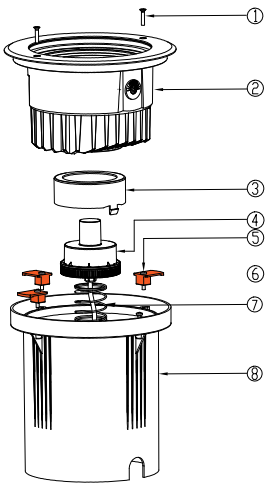

Recessed LED Inground Lamp

INDUCTION COUPLING

SS316

GENERAL SPECIFICATION

| | |
|--------------------------------|-------------------------------|
| Product Family | AL-ILL195-9W |
| Voltage supply | AC220-240V 50/60Hz 24VDC |
| Operating temperature range Ta | -15/+50 ° C |
| Maintenance & cleaning | H2O; Antistatic tissu |
| Sources of light | COB |
| Brand of sources | CREE |
| Mac Adam range | +/- 150K (Mac adam 3) |
| Life time L80B10 at 25° C | 50000hrs |
| Life time L70B50 at Ta Max | 35000hrs |
| Brand of Driver | AC PCB-B |
| Cycles on/off | >25000 |
| Ripple current | - Flicker free |
| Position driver on fixture | Induction - integrated |
| Body material | Aluminum/Stainless steel 316L |
| Diffuser material | Tempered Glass |
| Réflector material | - |
| Closing clips material | - |
| Fixation | Spring fixation |
| Electrical network inteface | Cable 1.5m H05RNF 2G 16A |
| Surge protection | |
| Vandal proof | - |
| Throught wiring | - |
| Accessories | - |
| Remarks | - |

Installation instructions

Follow installation instructions carefully. Ensure all below ground termination is totally sealed. Do not shorten the cable lengths provided on the fixture. Ensure all power is Off during installation until circuit is complete.