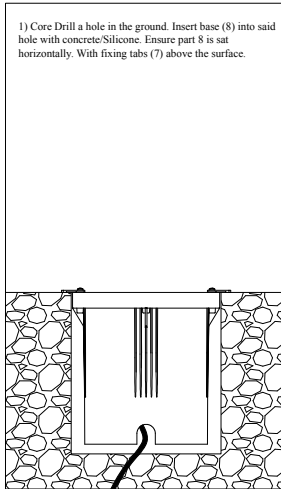

Installation instructions

Follow installation instructions carefully. Ensure all below ground termination is totally sealed. Do not shorten the cable lengths provided on the fixture. Ensure all power is Off during installation until circuit is complete.

IP68 Connector:

AL-68CT

AL-68CS