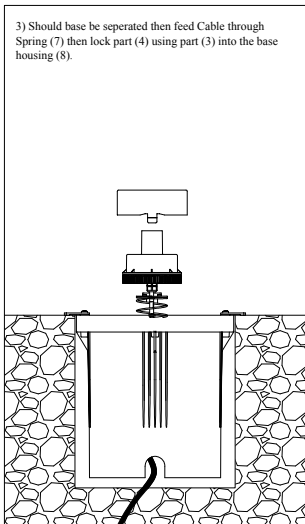

Recessed LED Inground Lamp

INDUCTION COUPLING

SS316

GENERAL SPECIFICATION

| | |
|--------------------------------|-------------------------------|
| Product Family | AL-ILL195-9W |
| Voltage supply | AC220-240V 50/60Hz 24VDC |
| Operating temperature range Ta | -15/+50 ° C |
| Maintenance & cleaning | H2O; Antistatic tissu |
| Sources of light | COB |
| Brand of sources | CREE |
| Mac Adam range | +/- 150K (Mac adam 3) |
| Life time L80B10 at 25° C | 50000hrs |
| Life time L70B50 at Ta Max | 35000hrs |
| Brand of Driver | AC PCB-B |
| Cycles on/off | >25000 |
| Ripple current | - Flicker free |
| Position driver on fixture | Induction - integrated |
| Body material | Aluminum/Stainless steel 316L |
| Diffuser material | Tempered Glass |
| Réflector material | - |
| Closing clips material | - |
| Fixation | Spring fixation |
| Electrical network inteface | Cable 1.5m H05RNF 2G 16A |
| Surge protection | |
| Vandal proof | - |
| Throught wiring | - |
| Accessories | - |
| Remarks | - |

Installation instructions

Follow installation instructions carefully. Ensure all below ground termination is totally sealed. Do not shorten the cable lengths provided on the fixture. Ensure all power is Off during installation until circuit is complete.