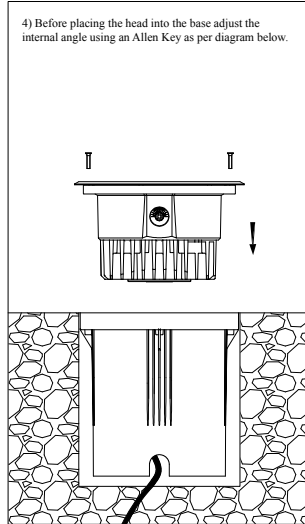

Installation instructions

Follow installation instructions carefully. Ensure all below ground termination is totally sealed. Do not shorten the cable lengths provided on the fixture. Ensure all power is Off during installation until circuit is complete.

IP68 Connector:

AL-68CT

AL-68CS