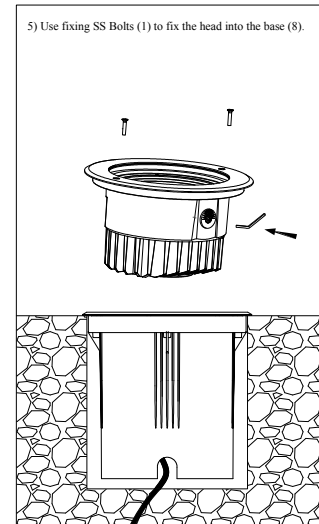

Installation instructions

Follow installation instructions carefully. Ensure all below ground termination is totally sealed. Do not shorten the cable lengths provided on the fixture. Ensure all power is Off during installation until circuit is complete.

IP68 Connector:

AL-68CT

AL-68CS