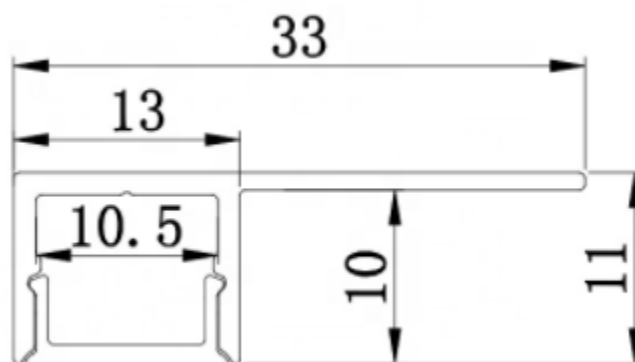

PERFIL DE ALUMINIO AL-ALP087

DESCRIPTION:

EXTRUDED ANODIZED ALUMINUM
PROFILE FOR DRYWALL

PC OPAL WHITE AND CLEAR
FROSTED

LENGHT 2 M,

RoHS CERTIFICATION

ITEM CODE	AL-ALP-087
IP RATE	20
LENGHT	2 METERS
MOUNTING TYPE	DRYWALL
DIFFUSER	PC OPAL WHITE AND CLEAR FROSTED
MATERIAL	ALUMINUM

TECHNICAL DATA SHEET

MEDIDAS (MM)

TAPAS

CLAVE
EC-ALP087