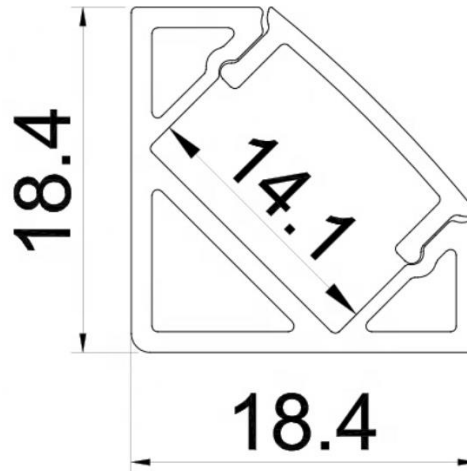

LENGHT 2.5 M

RoHS CERTIFICATION

ITEM CODE	AL-ALP0078-R
IP RATE	20
LENGHT	2.5 METERS
MOUNTING TYPE	SURFACE
DIFFUSER	1) PMMA opal matte diffuser 2) PMMA semi-clear diffuser 3) PMMA clear diffuser 4) PC opal matte diffuser

TECHNICAL DATA SHEET

- 5) PC semi clear diffuser
- 6) PC clear diffuser

MATERIAL

ALUMINUM

MEDIDAS (MM)

Section Size: mm

TAPAS

CLAVE