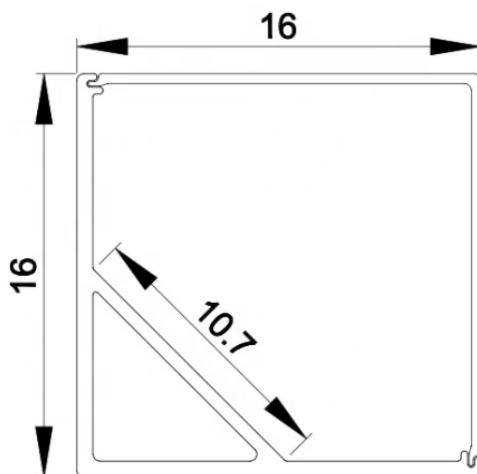

PERFIL DE ALUMINIO AL-ALP005

DESCRIPTION:

EXTRUDED ANODIZED
ALUMINUM PROFILE

FOR SURFACE, WALL AND
INGROUND

OPAL DIFFUSER PMMA
SEMI CLEAR DIFFUSER
PMMA

LENGHT 2.5 M,

RoHS CERTIFICATION

ITEM CODE	AL-ALP-005
IP RATE	20
LENGHT	2.5 METERS
MOUNTING TYPE	SURFACE CORNER
DIFFUSER	OPAL DIFFUSER PMMA, SEMI CLEAR DIFFUSER PMMA
MATERIAL	ALUMINUM

TECHNICAL DATA SHEET

MEDIDAS (MM)

TAPAS

CLAVE

EC-ALP005

CLIPS DE SUJECION

CLAVE

MC-ALP005