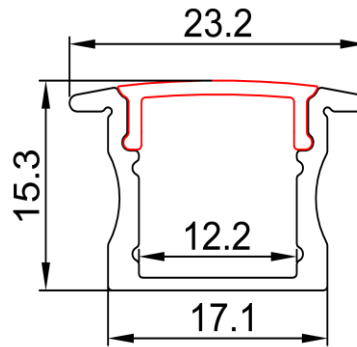

PERFIL DE ALUMINIO AL-ALP003-R

DESCRIPTION:

EXTRUDED ANODIZED ALUMINUM PROFILE

1),PMMA OPAL MATTE DIFUSER,  
2),PMMA SEMI-CLEAR MATTE DIFFUSER, 3),PMMA CLEAR DIFFUSER

LENGHT 2 M,

RoHS CERTIFICATION

ITEM CODE	AL-ALP-003-R
IP RATE	20
LENGHT	2 METERS
MOUNTING TYPE	PENDANT OR SURFACE
DIFFUSER	1),PMMA OPAL MATTE DIFUSER, 2),PMMA SEMI-CLEAR MATTE DIFFUSER, 3),PMMA CLEAR DIFFUSER
MAATERIAL	ALUMINUM

# TECHNICAL DATA SHEET

MEDIDAS (MM)

TAPAS

CLAVE  
EC-ALP003-R

CLIPS DE SUJECION

CLAVE  
MC-ALP003-R