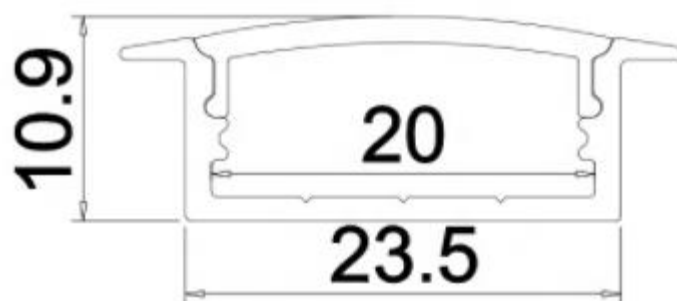

PERFIL DE ALUMINIO AL-ALP013

DESCRIPTION:

EXTRUDED ANODIZED  
ALUMINUM PROFILE

RECESSED

OPAL DIFFUSER PMMA  
SEMI CLEAR DIFFUSER PMMA

LENGHT 5 M,

RoHS CERTIFICATION

|               |   |
|---------------|---|
| ITEM CODE     | AL-ALP-013                                  |
| IP RATE       | 20  |
| LENGHT        | 2 METERS                                    |
| MOUNTING TYPE | RECESSED                                    |
| DIFFUSER      | OPAL DIFFUSER PMMA SEMI CLEAR DIFFUSER PMMA |
| MATERIAL      | ALUMINUM                                    |

MEDIDAS (MM)

TAPAS

CLAVE

EC-ALP006