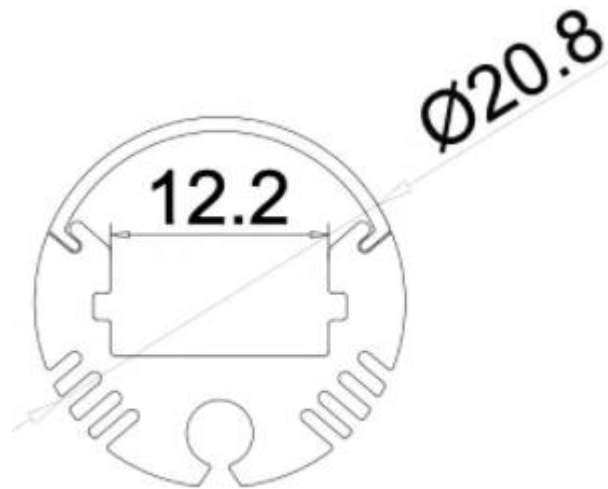

PERFIL DE ALUMINIO AL-ALP008

DESCRIPTION:

EXTRUDED ANODIZED ALUMINUM
PROFILE

RECESSED

OPAL DIFFUSER PMMA
SEMI CLEAR DIFFUSER PMMA
CLEAR DIFFUSER PMMA

LENGHT 2 M

RoHS CERTIFICATION

| | |
|---------------|--|
| ITEM CODE | AL-ALP-008 |
| IP RATE | 20 |
| LENGHT | 2 METERS |
| MOUNTING TYPE | RECESSED |
| DIFFUSER | OPAL DIFFUSER PMMA SEMI CLEAR DIFFUSER PMMA. CLEAR DIFFUSER PMMA |
| MATERIAL | ALUMINUM |

MEDIDAS (MM)

TAPAS

CLAVE

EC-ALP006

CLIPS DE SUJECION

CLAVE

MC-ALP006

CABLES DE SUSPENSION