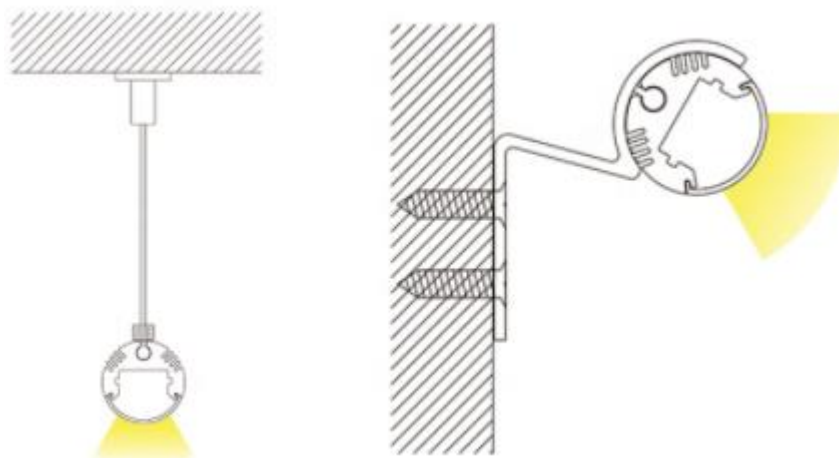

INSTALATION

①

②

③

④

⑤

⑥