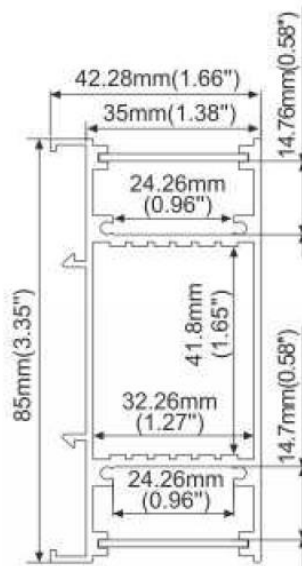

PERFIL DE ALUMINIO AL-ALP049-R

DESCRIPTION:

EXTRUDED ANODIZED ALUMINUM  
PROFILE

WALL LIGHT

OPAL MATTE DIFFUSER PMMA  
SEMI CLEAR MATTE DIFFUSER PMMA

LENGHT 2.5 M

RoHS CERTIFICATION

ITEM CODE	AL-ALP-049-R
IP RATE	20
LENGHT	2.5 METERS
MOUNTING TYPE	RECESSED
DIFFUSER	OPAL MATTE DIFFUSER PMMA, SEMI CLEAR MATTE DIFFUSER PMMA.
MATERIAL	ALUMINUM

# TECHNICAL DATA SHEET

MEDIDAS (MM)

TAPAS

CLAVE

EC-ALP049-R

CLIPS DE SUJECION

CLAVE

MC-ALP029