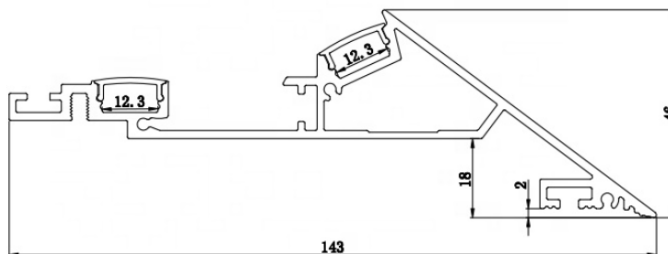

TECHNICAL DATA SHEET

PERFIL DE ALUMINIO AL-ALP090

DESCRIPTION:

EXTRUDED ANODIZED
ALUMINUM PROFILE

ODF:OPAL MATTE
DIFFUSER PMMA

LENGHT 2 M,
RoHS CERTIFICATION

ITEM CODE

AL-ALP090

IP RATE

20

LENGHT

2 METERS

MOUNTING TYPE

SURFACE

DIFFUSER

FROSTED COVER

MAATERIAL

ALUMINUM

MEDIDAS (MM)

TAPAS

CLAVE

EC-ALP090

INSTALACION

TECHNICAL DATA SHEET