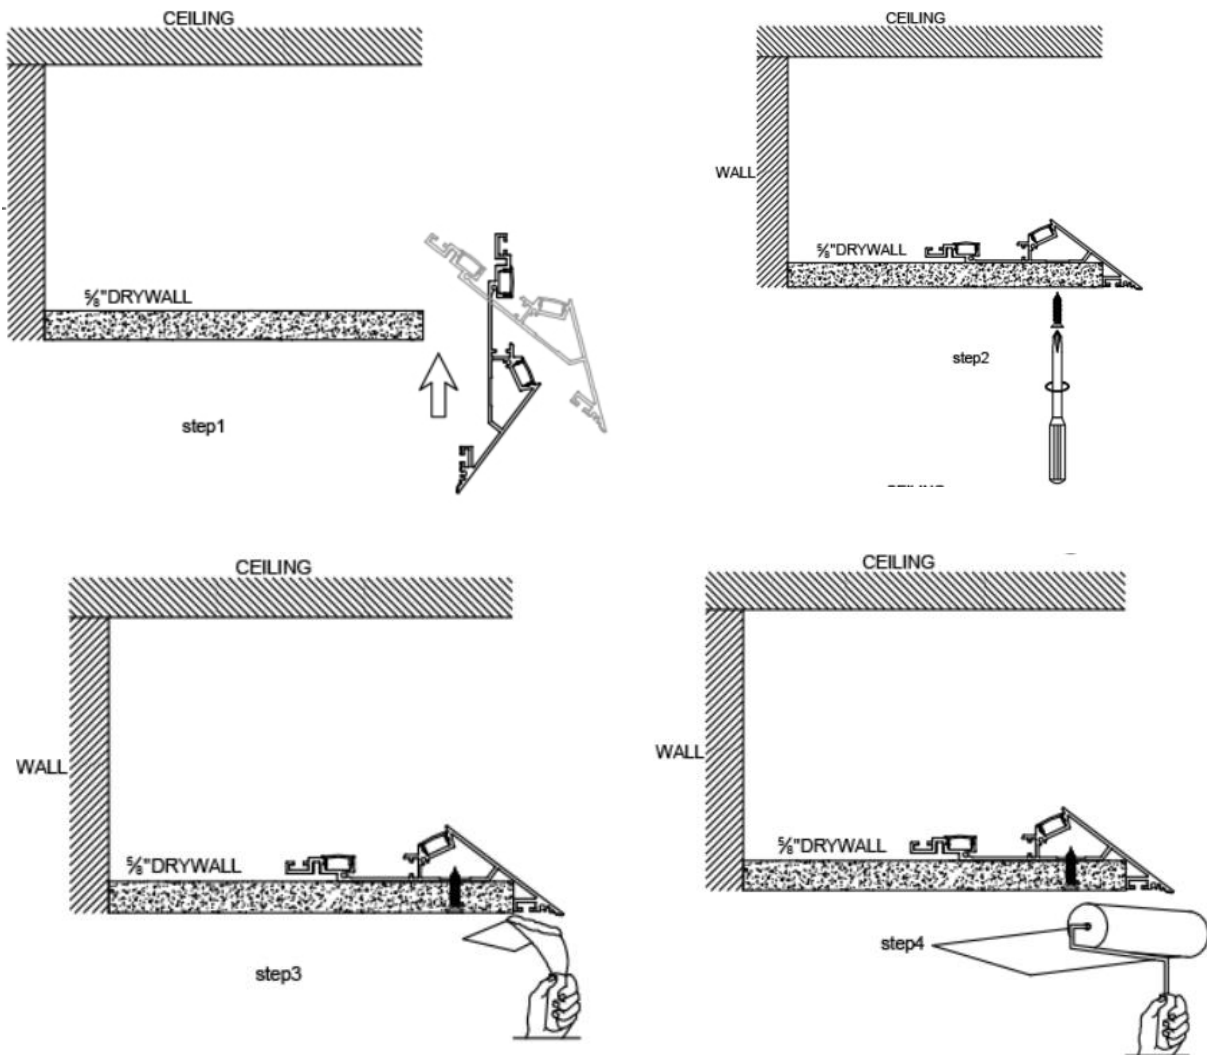

TECHNICAL DATA SHEET

PERFIL DE ALUMINIO AL-ALP090

DESCRIPTION:

EXTRUDED ANODIZED
ALUMINUM PROFILE

ODF:OPAL MATTE
DIFFUSER PMMA

LENGHT 2 M,
RoHS CERTIFICATION

ITEM CODE

AL-ALP090

MAATERIAL

ALUMINUM

MEDIDAS (MM)

TAPAS

CLAVE

EC-ALP090

INSTALACION

TECHNICAL DATA SHEET