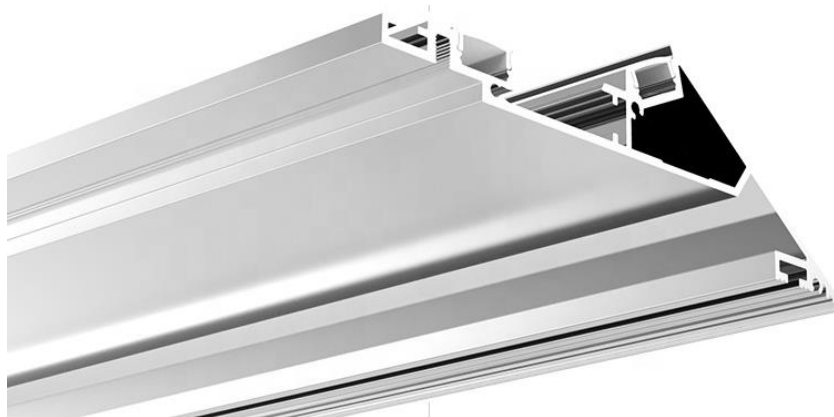

TECHNICAL DATA SHEET

PERFIL DE ALUMINIO AL-ALP090

DESCRIPTION:

EXTRUDED ANODIZED
ALUMINUM PROFILE

ODF:OPAL MATTE
DIFFUSER PMMA

LENGHT 2 M,
RoHS CERTIFICATION

ITEM CODE

AL-ALP090

IP RATE

20

LENGHT

2 METERS

MOUNTING TYPE

SURFACE

DIFFUSER

FROSTED COVER

MAATERIAL

ALUMINUM

MEDIDAS (MM)

TAPAS

CLAVE

EC-ALP090

INSTALACION

TECHNICAL DATA SHEET