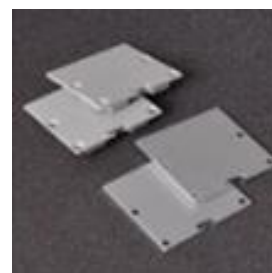

PERFIL DE ALUMINIO AL-ALP5050

DESCRIPTION:

EXTRUDED ANODIZED ALUMINUM
PROFILE

ODF: OPAL MATTE DIFFUSER
PMMA, CLEAR

LENGHT 2 M,
RoHS CERTIFICATION

| | |
|---------------|----------------------|
| ITEM CODE | AL-ALP-5050 |
| IP RATE | 20 |
| LENGHT | 2 METERS |
| MOUNTING TYPE | PENDANT OR SURFACE |
| DIFFUSER | FROSTED COVER, CLEAR |
| MAATERIAL | ALUMINUM |

TECHNICAL DATA SHEET

MEDIDAS (MM)

TAPAS

CLAVE

EC-ALP5050

CABLES DE SUSPENSION

SW-ALP5050