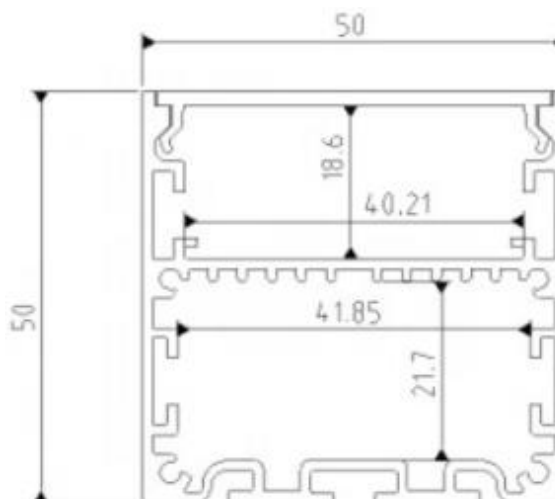

PERFIL DE ALUMINIO AL-ALP5050

DESCRIPTION:

EXTRUDED ANODIZED ALUMINUM
PROFILE

ODF: OPAL MATTE DIFFUSER
PMMA, CLEAR

LENGHT 2 M,
RoHS CERTIFICATION

| | |
|---------------|----------------------|
| ITEM CODE | AL-ALP-5050 |
| IP RATE | 20 |
| LENGHT | 2 METERS |
| MOUNTING TYPE | PENDANT OR SURFACE |
| DIFFUSER | FROSTED COVER, CLEAR |
| MAATERIAL | ALUMINUM |

TECHNICAL DATA SHEET

MEDIDAS (MM)

TAPAS

CLAVE

EC-ALP5050

CABLES DE SUSPENSION

SW-ALP5050