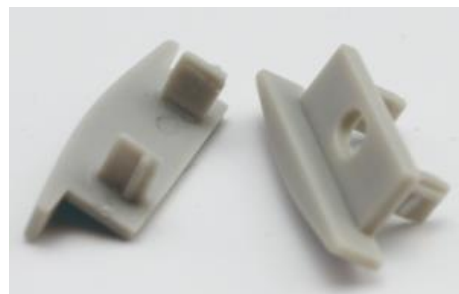

PERFIL DE ALUMINIO AL-ALP001-R

DESCRIPTION:

EXTRUDED ANODIZED ALUMINUM PROFILE

1),PMMA OPAL MATTE DIFUSER, 2),PMMA SEMI-CLEAR MATTE DIFFUSER, 3),PMMA CLEAR DIFFUSER LENGHT 2 M,

RoHS CERTIFICATION

ITEM CODE	AL-ALP-001-R
IP RATE	20
LENGHT	2 METERS
MOUNTING TYPE	PENDANT OR SURFACE
DIFFUSER	PMMA OPAL MATTE DIFUSER, 2),PMMA SEMI-CLEAR MATTE DIFFUSER, 3),PMMA CLEAR DIFFUSER
MAATERIAL	ALUMINUM

MEDIDAS (MM)

TECHNICAL DATA SHEET

TAPAS

CLAVE

EC-ALP001-R

CLIPS DE SUJECION

CLAVE

MC-ALP001-R