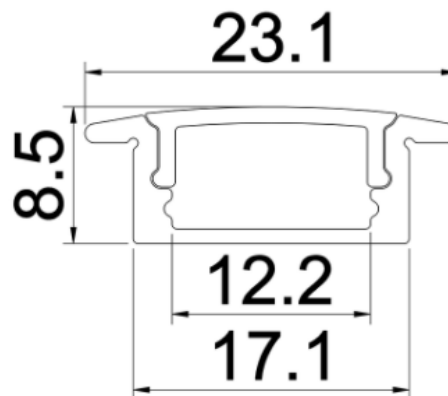

PERFIL DE ALUMINIO AL-ALP001-R

DESCRIPTION:

EXTRUDED ANODIZED ALUMINUM PROFILE

1),PMMA OPAL MATTE DIFUSER, 2),PMMA SEMI-CLEAR MATTE DIFFUSER, 3),PMMA CLEAR DIFFUSER LENGHT 2 M,

RoHS CERTIFICATION

ITEM CODE	AL-ALP-001-R
IP RATE	20
LENGHT	2 METERS
MOUNTING TYPE	PENDANT OR SURFACE
DIFFUSER	PMMA OPAL MATTE DIFUSER, 2),PMMA SEMI-CLEAR MATTE DIFFUSER, 3),PMMA CLEAR DIFFUSER
MAATERIAL	ALUMINUM

MEDIDAS (MM)

TECHNICAL DATA SHEET

TAPAS

CLAVE

EC-ALP001-R

CLIPS DE SUJECION

CLAVE

MC-ALP001-R