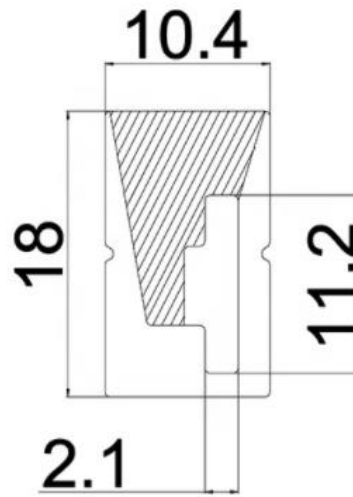

PERFIL DE ALUMINIO AL-ALP102

DESCRIPTION:

SILICON FLEXIBLE PROFILE SIDE
VIEW
FOR SURFACE, WALL AND INGROUND
LENGHT 5 M,

RoHS CERTIFICATION

ITEM CODE	AL-ALP-102
IP RATE	20
LENGHT	2 METERS
MOUNTING TYPE	SURFACE, WALL AND INGROUND
DIFFUSER	FROSTED
MATERIAL	ALUMINUM

TECHNICAL DATA SHEET

MEDIDAS (MM)

TAPAS

CLAVE

EC-ALP102

CLIPS DE SUJECION

CLAVE

MC-ALP102