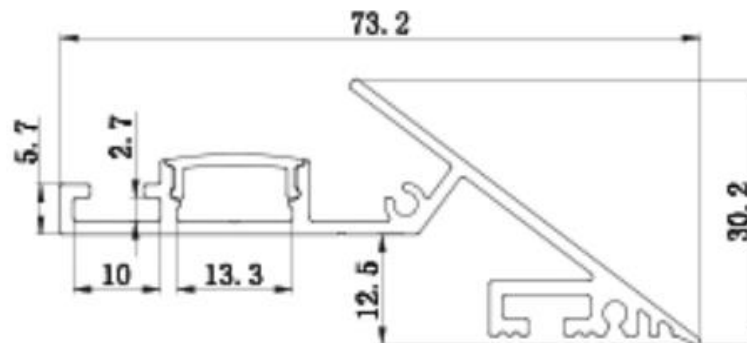

TECHNICAL DATA SHEET

PERFIL DE ALUMINIO AL-ALP091

DESCRIPTION:

EXTRUDED ANODIZED
ALUMINUM PROFILE

ODF: OPAL MATTE
DIFFUSER PMMA

LENGHT 2 M,
RoHS CERTIFICATION

ITEM CODE	AL-ALP091
IP RATE	20
LENGHT	2 METERS
MOUNTING TYPE	SURFACE
DIFFUSER	FROSTED COVER
MATERIAL	ALUMINUM

MEDIDAS (MM)

TECHNICAL DATA SHEET

EC-ALP091

TAPAS

INSTALATION