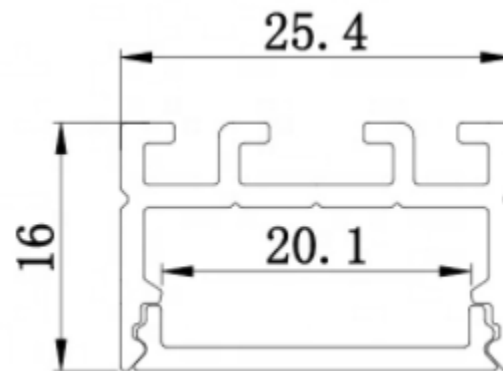

PERFIL DE ALUMINIO AL-ALP109

DESCRIPTION:

EXTRUDED ANODIZED ALUMINUM
PROFILE FOR SURFACE AND
SUSPENSION

MILKY

LENGHT 2 M,

RoHS CERTIFICATION

ITEM CODE	AL-ALP-109
IP RATE	20
LENGHT	2 METERS
MOUNTING TYPE	SURFACE AND SUSPENSION
DIFFUSER	MILKY
MATERIAL	ALUMINUM

TECHNICAL DATA SHEET

MEDIDAS (MM)

TAPAS

CLAVE

EC-ALP109

CLIPS DE SUJECION

CLAVE

MC-ALP109