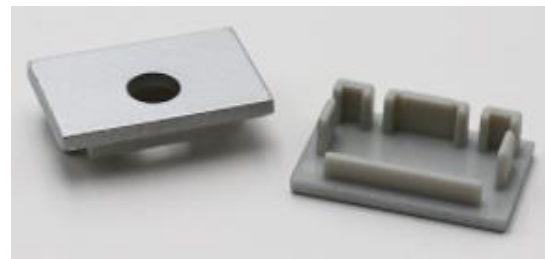

PERFIL DE ALUMINIO AL-ALP109

DESCRIPTION:

EXTRUDED ANODIZED ALUMINUM
PROFILE FOR SURFACE AND
SUSPENSION

MILKY

LENGHT 2 M,

RoHS CERTIFICATION

ITEM CODE	AL-ALP-109
IP RATE	20
LENGHT	2 METERS
MOUNTING TYPE	SURFACE AND SUSPENSION
DIFFUSER	MILKY
MATERIAL	ALUMINUM

TECHNICAL DATA SHEET

MEDIDAS (MM)

TAPAS

CLAVE

EC-ALP109

CLIPS DE SUJECION

CLAVE

MC-ALP109

CABLES DE SUSPENSION

CLAVE

SW-ALP109