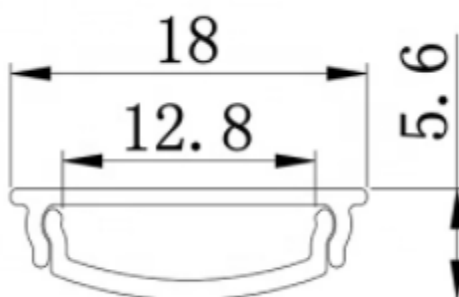

PERFIL DE ALUMINIO AL-ALP114

DESCRIPTION:

EXTRUDED ANODIZED ALUMINUM  
PROFILE

1),PC OPAL DIFFUSER

LENGHT 2 M,

RoHS CERTIFICATION

ITEM CODE	AL-ALP-114
IP RATE	20
LENGHT	2 METERS
MOUNTING TYPE	PENDANT OR SURFACE
DIFFUSER	1),PC OPA LDFIFUSER
MATERIAL	ALUMINUM

# TECHNICAL DATA SHEET

MEDIDAS (MM)

TAPAS

CLAVE

EC-ALP114

CLIPS DE SUJECION

CLAVE

MC-ALP114