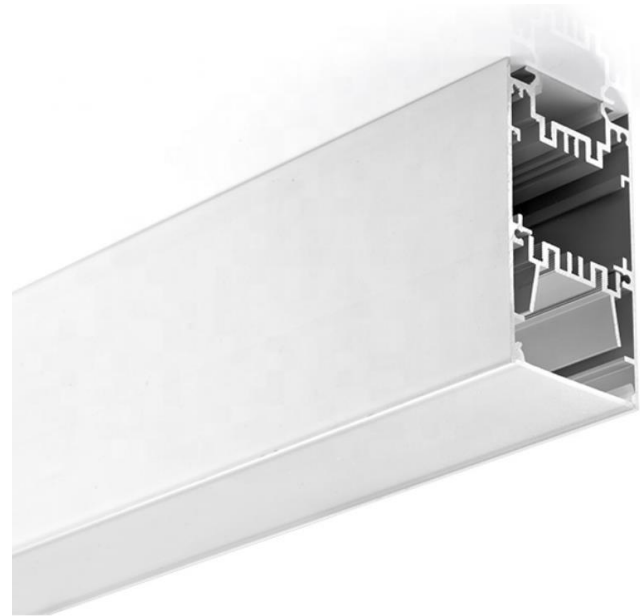

PERFIL DE ALUMINIO AL-ALP5090

DESCRIPTION:

EXTRUDED ANODIZED ALUMINUM
PROFILE

SUSPENSION

PC FROSTED COVER

LENGHT 2 M

RoHS CERTIFICATION

ITEM CODE	AL-ALP5090
IP RATE	20
LENGHT	2 METERS
MOUNTING TYPE	SUSPENSION
DIFFUSER	PC FROSTED COVER
MATERIAL	ALUMINUM

TECHNICAL DATA SHEET

MEDIDAS (MM)

TAPAS

CLAVE

EC-ALP

CLIPS

CLAVE

MC-ALP5090

INTERNAL CLIP