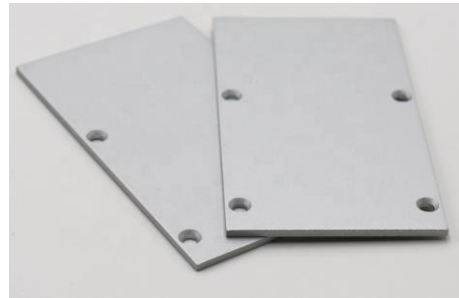

PERFIL DE ALUMINIO AL-ALP5090

DESCRIPTION:

EXTRUDED ANODIZED ALUMINUM
PROFILE

SUSPENSION

PC FROSTED COVER

LENGHT 2 M

RoHS CERTIFICATION

ITEM CODE	AL-ALP5090
IP RATE	20
LENGHT	2 METERS
MOUNTING TYPE	SUSPENSION
DIFFUSER	PC FROSTED COVER
MATERIAL	ALUMINUM

TECHNICAL DATA SHEET

MEDIDAS (MM)

TAPAS

CLAVE

EC-ALP

CLIPS

CLAVE

MC-ALP5090

INTERNAL CLIP