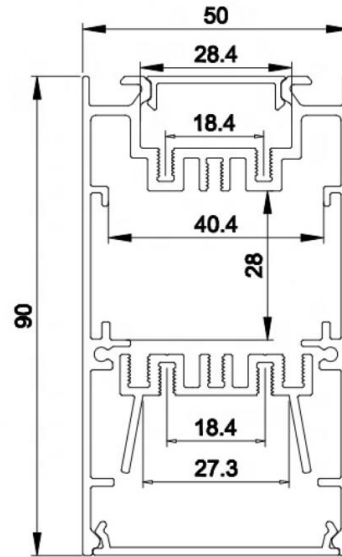

PERFIL DE ALUMINIO AL-ALP5090

DESCRIPTION:

EXTRUDED ANODIZED ALUMINUM
PROFILE

SUSPENSION

PC FROSTED COVER

LENGHT 2 M

RoHS CERTIFICATION

ITEM CODE	AL-ALP5090
IP RATE	20
LENGHT	2 METERS
MOUNTING TYPE	SUSPENSION
DIFFUSER	PC FROSTED COVER
MATERIAL	ALUMINUM

TECHNICAL DATA SHEET

MEDIDAS (MM)

TAPAS

CLAVE

EC-ALP

CLIPS

CLAVE

MC-ALP5090

INTERNAL CLIP