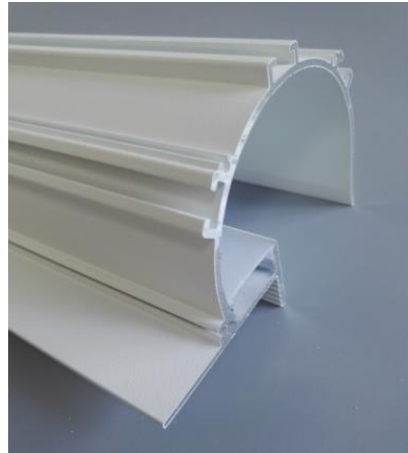

PERFIL DE ALUMINIO AL-ALP078

DESCRIPTION:

EXTRUDED ANODIZED ALUMINUM PROFILE

ODF:OPAL MATTE DIFFUSER PMMA

LENGHT 2 M,
RoHS CERTIFICATION

ITEM CODE	AL-ALP-111
IP RATE	20
LENGHT	2 METERS
MOUNTING TYPE	DRYWALL
DIFFUSER	FROSTED COVER
MAATERIAL	ALUMINUM

MEDIDAS

TAPAS

CLAVE

EC-ALP078

INSTALACION