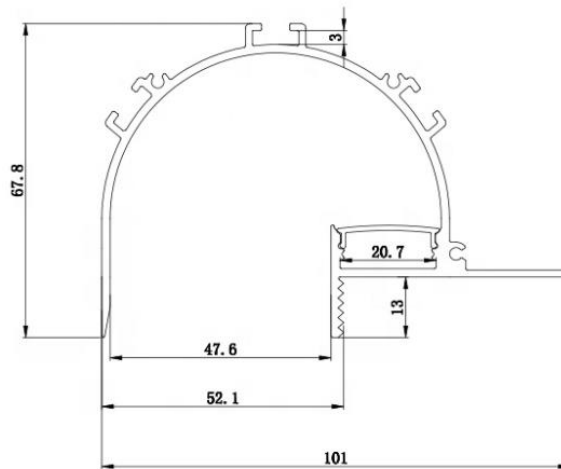

PERFIL DE ALUMINIO AL-ALP078

DESCRIPTION:

EXTRUDED ANODIZED ALUMINUM PROFILE

ODF:OPAL MATTE DIFFUSER PMMA

LENGHT 2 M,
RoHS CERTIFICATION

ITEM CODE	AL-ALP-111
IP RATE	20
LENGHT	2 METERS
MOUNTING TYPE	DRYWALL
DIFFUSER	FROSTED COVER
MAATERIAL	ALUMINUM

MEDIDAS

TAPAS

CLAVE

EC-ALP078

INSTALACION