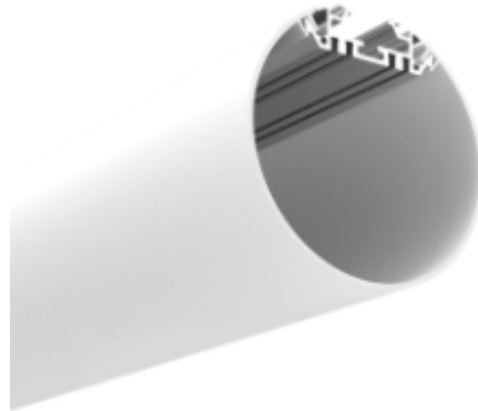

PERFIL DE ALUMINIO AL-ALPT100

DESCRIPTION:

EXTRUDED ANODIZED ALUMINUM
PROFILE

SUSPENSION, SURFACE

FROSTED COVER

LENGHT 2 M

RoHS CERTIFICATION

ITEM CODE

AL-ALPT100

IP RATE

20

LENGHT

2 METERS

MOUNTING TYPE

SUSPENSION, SURFACE

DIFFUSER

FROSTED COVER

MATERIAL

ALUMINUM

TECHNICAL DATA SHEET

MEDIDAS (MM)

TAPAS

CLAVE

EC-ALPT100