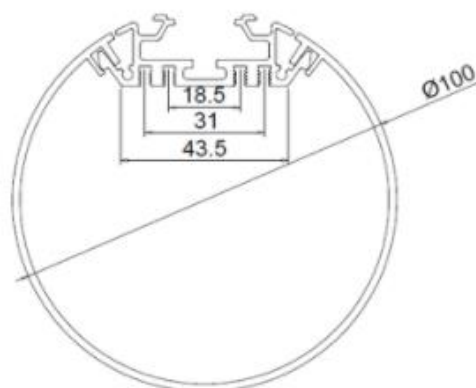

PERFIL DE ALUMINIO AL-ALPT100

DESCRIPTION:

EXTRUDED ANODIZED ALUMINUM
PROFILE

SUSPENSION, SURFACE

FROSTED COVER

LENGHT 2 M

RoHS CERTIFICATION

ITEM CODE

AL-ALPT100

IP RATE

20

LENGHT

2 METERS

MOUNTING TYPE

SUSPENSION, SURFACE

DIFFUSER

FROSTED COVER

MATERIAL

ALUMINUM

TECHNICAL DATA SHEET

MEDIDAS (MM)

TAPAS

CLAVE

EC-ALPT100