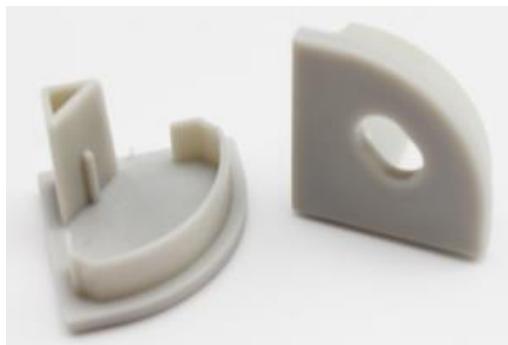

PERFIL DE ALUMINIO AL-ALP006

DESCRIPTION:

EXTRUDED ANODIZED
ALUMINUM PROFILE

FOR SURFACE, WALL AND
INGROUND

OPAL DIFFUSER PMMA
SEMI CLEAR DIFFUSER PMMA

LENGHT 2.5 M,

RoHS CERTIFICATION

ITEM CODE	AL-ALP-006
IP RATE	20
LENGHT	2 METERS
MOUNTING TYPE	SURFACE CORNER
DIFFUSER	OPAL DIFFUSER PMMA, SEMI CLEAR DIFFUSER PMMA
MATERIAL	ALUMINUM

MEDIDAS (MM)

TAPAS

CLAVE
EC-ALP006

CLIPS DE SUJECION

CLAVE
MC-ALP006