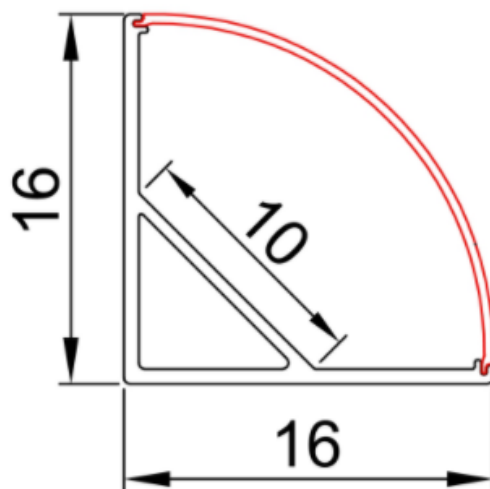

PERFIL DE ALUMINIO AL-ALP006

DESCRIPTION:

EXTRUDED ANODIZED
ALUMINUM PROFILE

FOR SURFACE, WALL AND
INGROUND

OPAL DIFFUSER PMMA
SEMI CLEAR DIFFUSER PMMA

LENGHT 2.5 M,

RoHS CERTIFICATION

ITEM CODE	AL-ALP-006
IP RATE	20
LENGHT	2 METERS
MOUNTING TYPE	SURFACE CORNER
DIFFUSER	OPAL DIFFUSER PMMA, SEMI CLEAR DIFFUSER PMMA
MATERIAL	ALUMINUM

MEDIDAS (MM)

TAPAS

CLAVE
EC-ALP006

CLIPS DE SUJECION

CLAVE
MC-ALP006