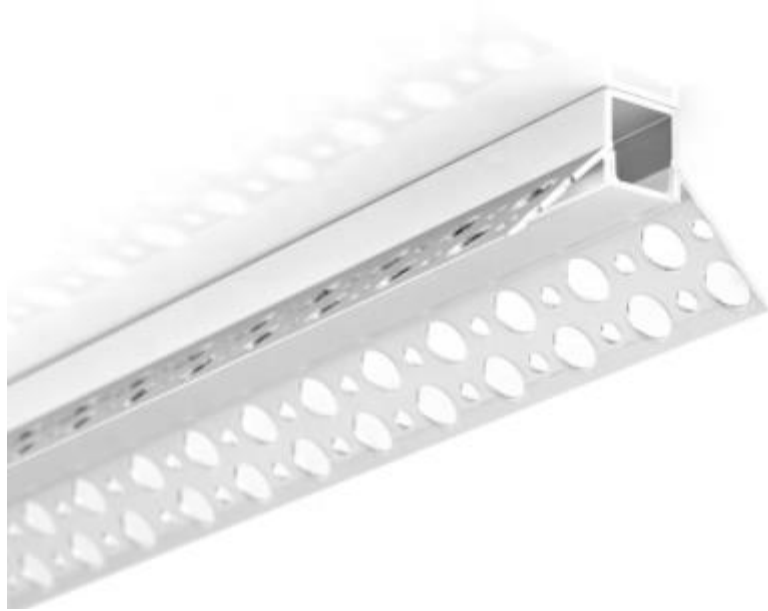

PERFIL DE ALUMINIO AL-ALP069-R

DESCRIPTION:

EXTRUDED ANODIZED
ALUMINUM PROFILE FOR
DRYWALL
PC OPAL WHITE AND CLEAR
FROSTED
LENGHT 2 M,
RoHS CERTIFICATION

ITEM CODE	AL-ALP-069-R
IP RATE	20
LENGHT	2 METERS
MOUNTING TYPE	DRYWALL
DIFFUSER	PC OPAL WHITE AND CLEAR FROSTED
MATERIAL	ALUMINUM

TECHNICAL DATA SHEET

MEDIDAS (MM)

TAPAS

CLAVE

EC-ALP069-R