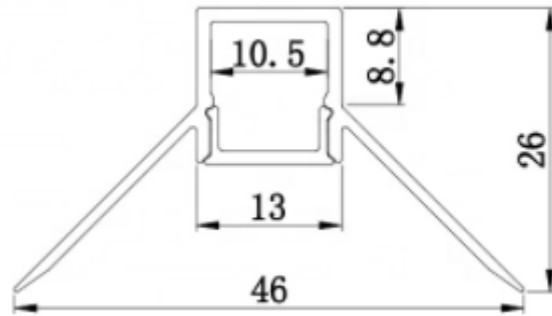

PERFIL DE ALUMINIO AL-ALP069-R

DESCRIPTION:

EXTRUDED ANODIZED
ALUMINUM PROFILE FOR
DRYWALL
PC OPAL WHITE AND CLEAR
FROSTED
LENGHT 2 M,
RoHS CERTIFICATION

ITEM CODE	AL-ALP-069-R
IP RATE	20
LENGHT	2 METERS
MOUNTING TYPE	DRYWALL
DIFFUSER	PC OPAL WHITE AND CLEAR FROSTED
MATERIAL	ALUMINUM

TECHNICAL DATA SHEET

MEDIDAS (MM)

TAPAS

CLAVE

EC-ALP069-R