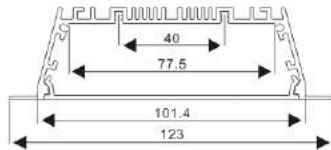

Connector T

Connector L

Connector X

Connector IL

Stainless Clip

Internal Clip

LED Linear Lighting Solution Expert

ALP12335