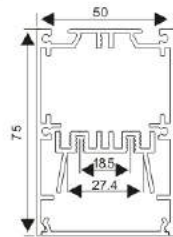

Connector L

Connector X

Connector IL

LED Linear Lighting Solution Expert

ALP5075-R

ALP5075-RD

PC Frosted cover

Aluminium End Cap without hole