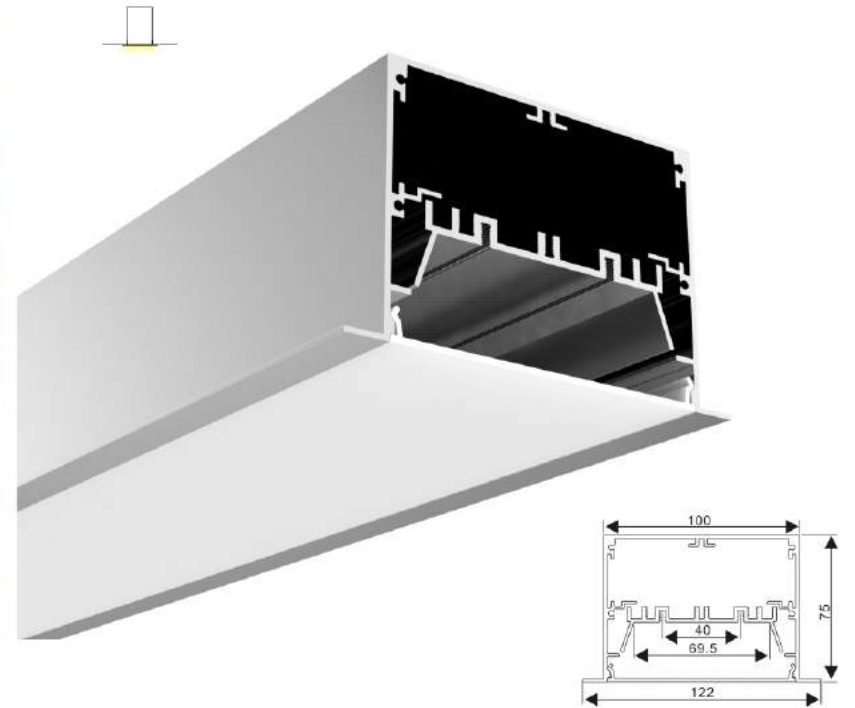

LED Linear Lighting Solution Expert

ALP12575