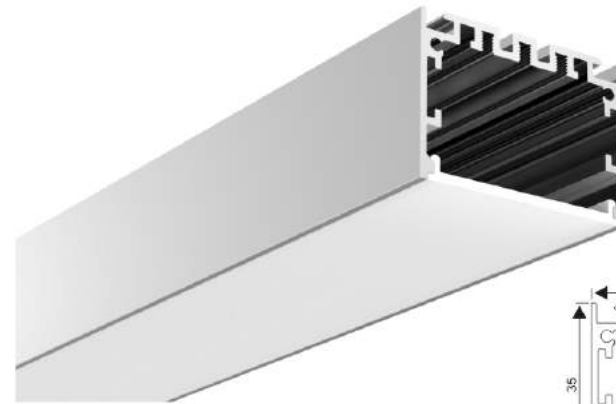

MINI PROFILES

SMALL PROFILES

MEDIUM PROFILES

LARGE PROFILES

RECESSED

PENDENT

SURFACE

LED Linear Lighting Solution Expert

ALP6535

ALP5035

Aluminium profile

PC Frosted cover

Aluminium End Cap without hole

Stainless Clip

Aluminium profile

PC Frosted cover