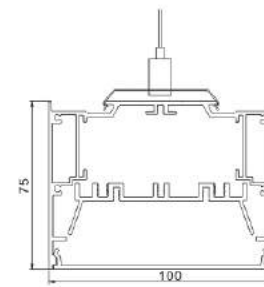

MINI PROFILES

SMALL PROFILES

MEDIUM PROFILES

LARGE PROFILES

RECESSED

PENDENT

SURFACE