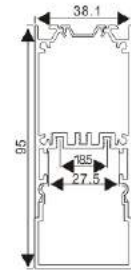

Connector L

Connector X

Connector IL

LED Linear Lighting Solution Expert

ALP3875

ALP3875-D

PC Frosted cover

Aluminium End Cap without hole