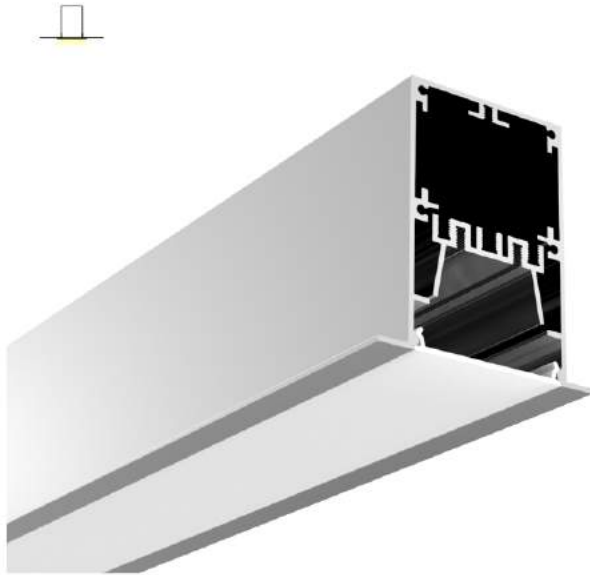

LED Linear Lighting Solution Expert