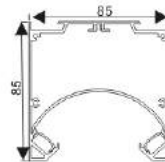

LED Linear Lighting Solution Expert

ALP8585