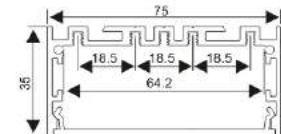

ALP7535

Aluminium profile