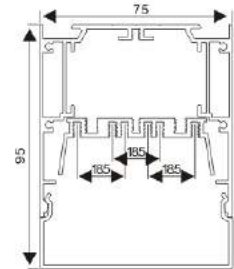

ALP7575-RD

PC Frosted cover