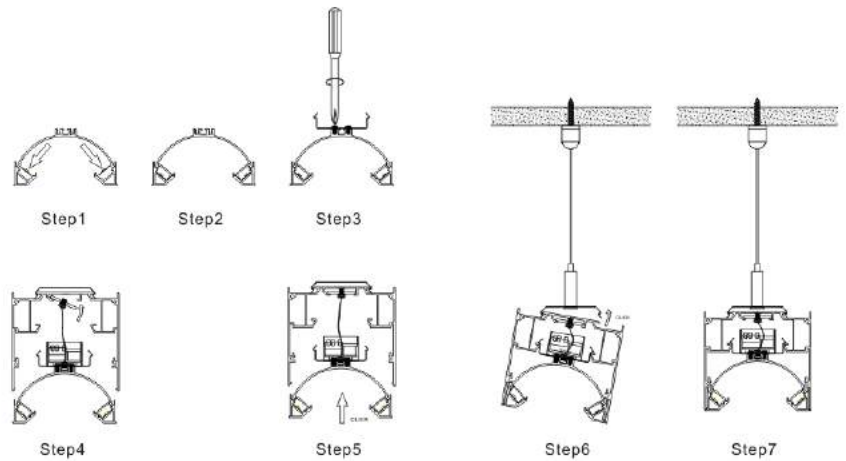

LED strip: 5730LED
60LEDs/M, 30W/M

LED Driver

Internal Clip

Steel wire

safety wire

LED Linear Lighting Solution Expert

ALP5075-C

Aluminium profile