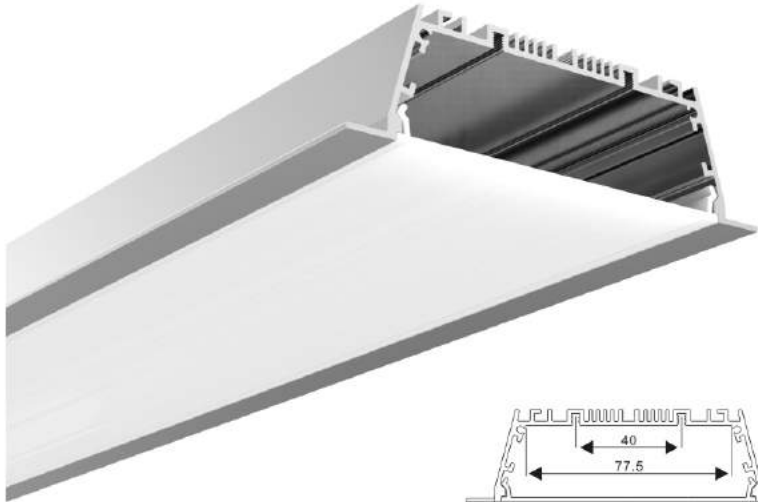

Connector T

Connector L

Connector X

Connector IL

Stainless Clip

Internal Clip

LED Linear Lighting Solution Expert

ALP12335