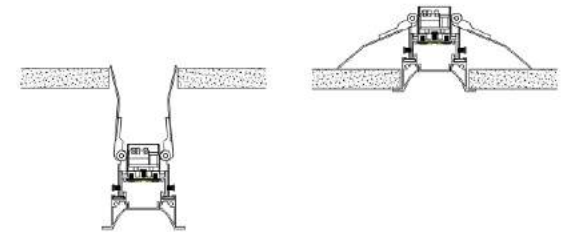

Aluminium profile

PC Frosted cover

End Cap without hole

LED Module: 2835 LED
84W/1.2M

LED Driver

Stainless Clip

Steel wire

Step1