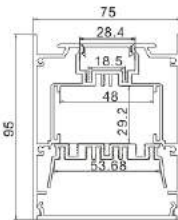

LED Module:2835LED
28W/1.2M

LED Driver

Internal Clip

Outside Clip

Steel wire

LED Linear Lighting Solution Expert

ALP7595-UP

Aluminium profile