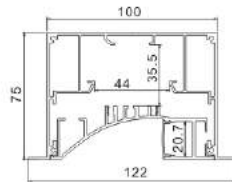

LED Linear Lighting Solution Expert

ALP100-WR

Aluminium profile