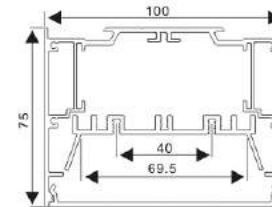

Steel wire

Connector T

Connector L

Connector X

Connector IL

LED Linear Lighting Solution Expert

ALP10075-R

Aluminium profile