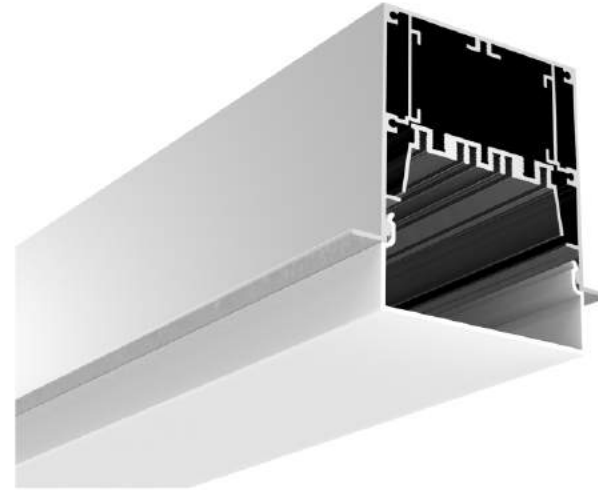

ALP9575-RD