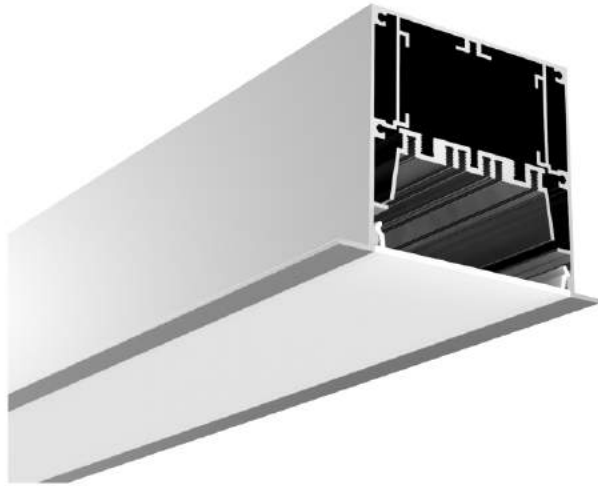

LED Linear Lighting Solution Expert

ALP9575-R