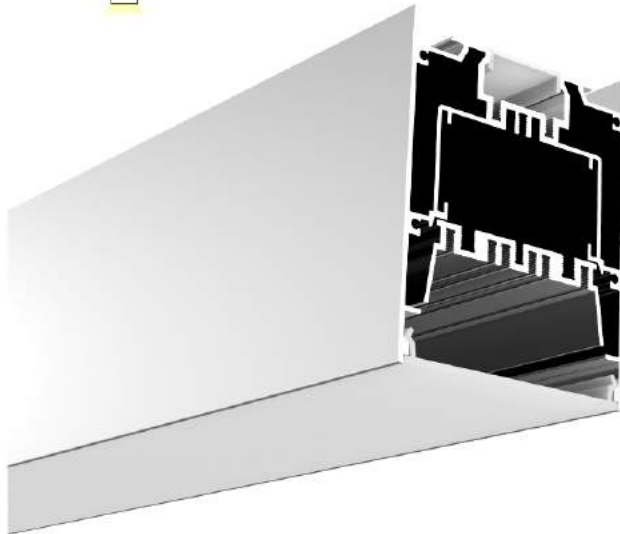

LED Module:2835LED
28W/1.2M

LED Driver

Internal Clip

Outside Clip

Steel wire

LED Linear Lighting Solution Expert

ALP7595-UP

Aluminium profile