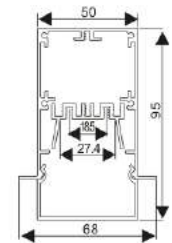

LED Linear Lighting Solution Expert

PC Frosted cover