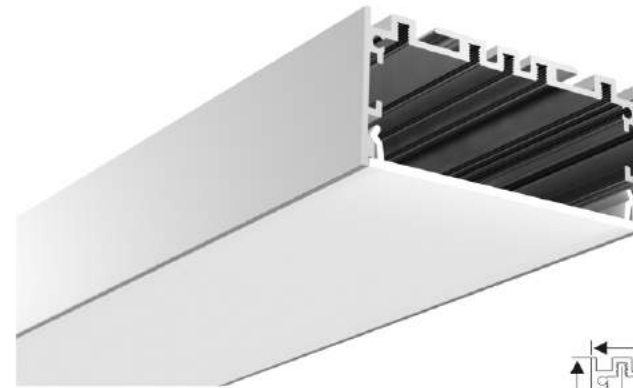

LED Linear Lighting Solution Expert

ALP9035

ALP7535