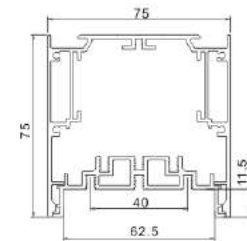

LED Module:2835LED
28W/1.2M

LED Driver

Internal clip

Outside clip

Steel wire

LED Linear Lighting Solution Expert

ALP7575-RL

Aluminium profile