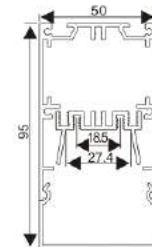

Connector L

Connector X

Connector IL

LED Linear Lighting Solution Expert

ALP5075-R

ALP5075-RD

PC Frosted cover

Aluminium End Cap without hole