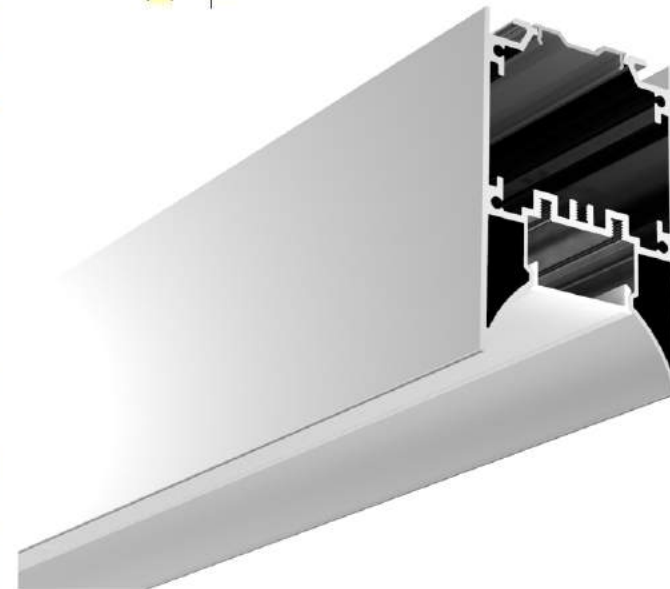

LED strip: 5730LED
60LEDs/M, 30W/M

LED Driver

Internal Clip

Steel wire

safety wire

LED Linear Lighting Solution Expert

ALP5075-C

Aluminium profile