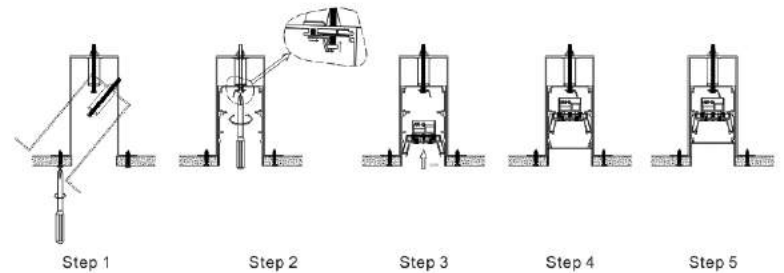

LED Linear Lighting Solution Expert

ALP60108