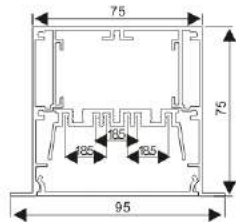

LED Linear Lighting Solution Expert

ALP9575-R