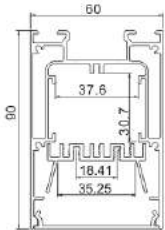

LED Linear Lighting Solution Expert

ALP6090

Aluminium profile