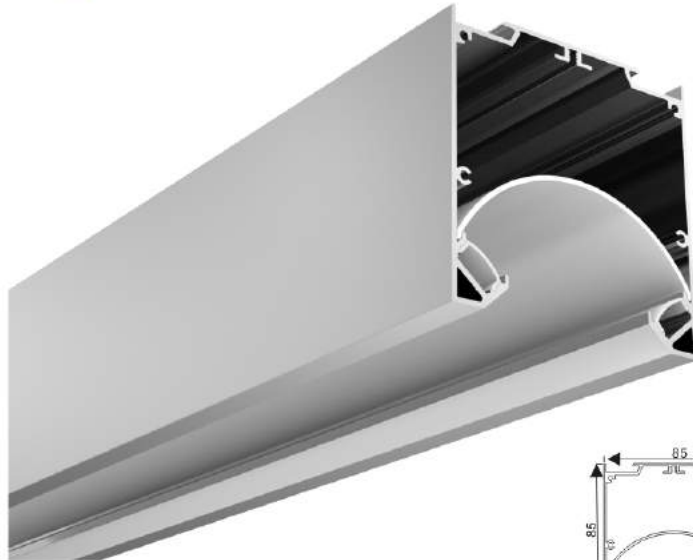

LED Linear Lighting Solution Expert

ALP8585