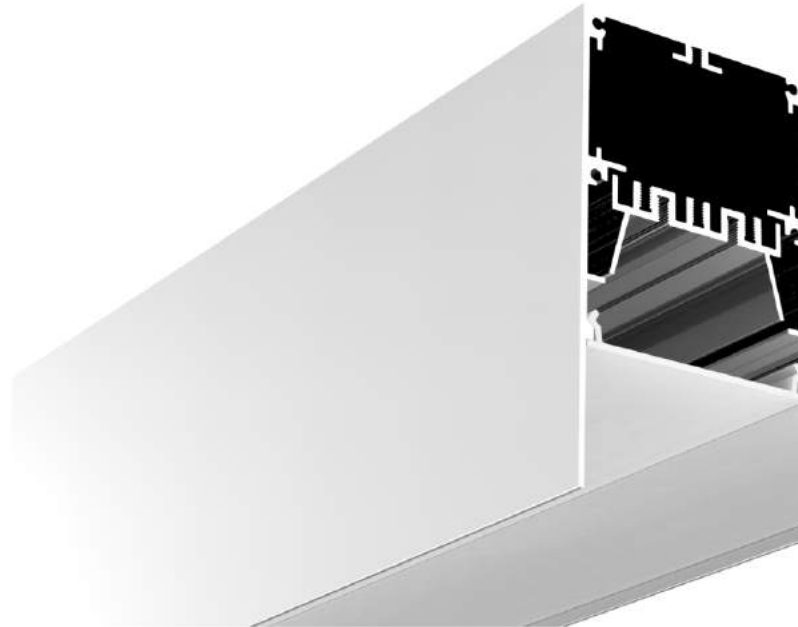

Internal Clip

Outside Clip

Steel wire

LED Linear Lighting Solution Expert

ALP60108

Aluminium profile

PC diffused cover

End Caps