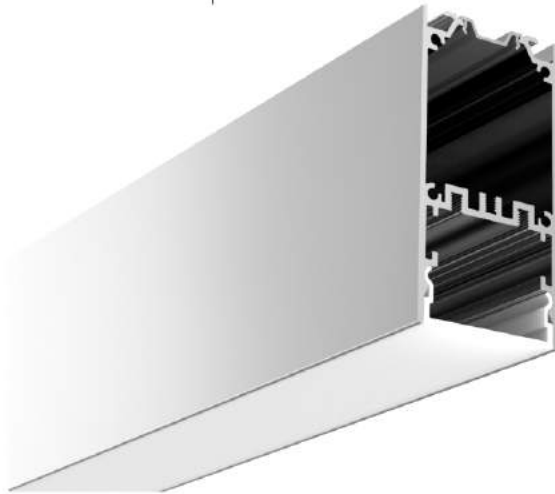

Connector L

Connector X

Connector IL

LED Linear Lighting Solution Expert

ALP3875

ALP3875-D

PC Frosted cover

Aluminium End Cap without hole