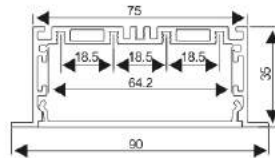

LED Linear Lighting Solution Expert

ALP9035