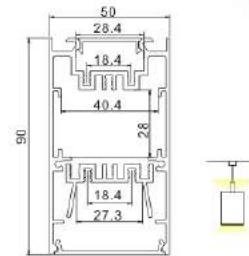

LED Linear Lighting Solution Expert

ALP5090