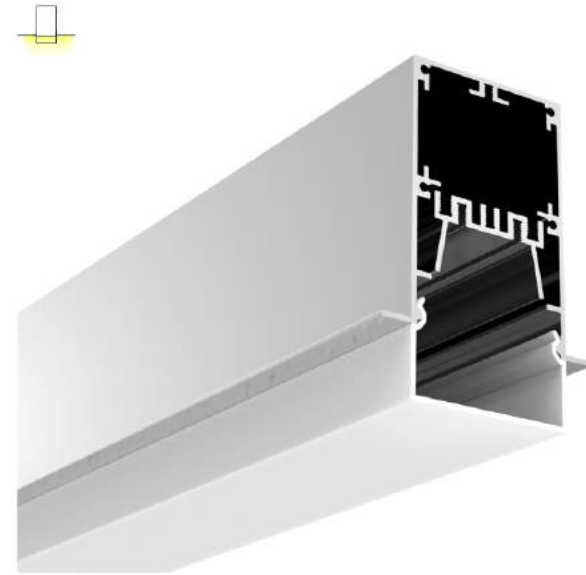

LED Linear Lighting Solution Expert