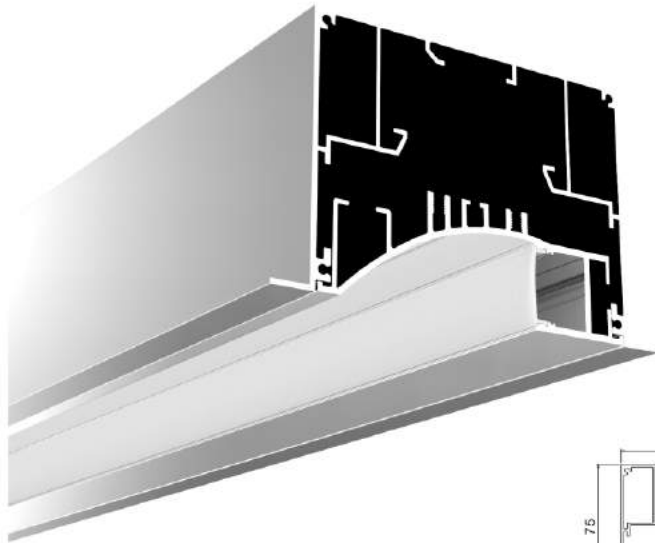

Lens: 30/60degrees, asymmetrical or symmetrical

End Caps

LED Module: 2835LED 42W/1.2M

LED Driver

Internal Clip

Outside Clip

Steel wire

Step 1

Step 2

Step 3

Step 4

Step 5

Step 6

Step 7

LED Linear Lighting Solution Expert

ALP100-WR