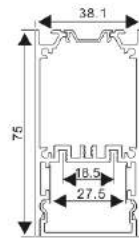

Connector L

Connector X

Connector IL

LED Linear Lighting Solution Expert

ALP3875

ALP3875-D

PC Frosted cover

Aluminium End Cap without hole