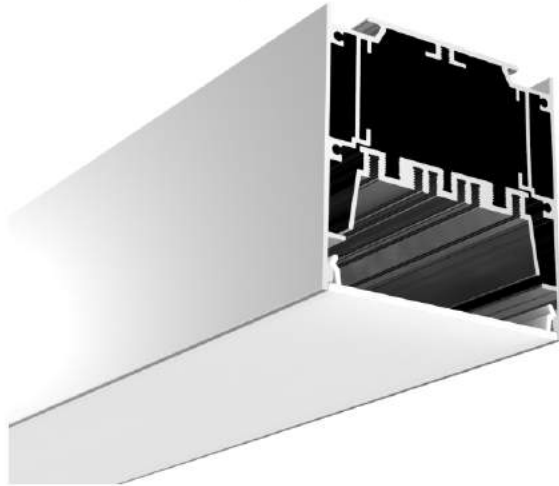

LED Linear Lighting Solution Expert

ALP7575-R