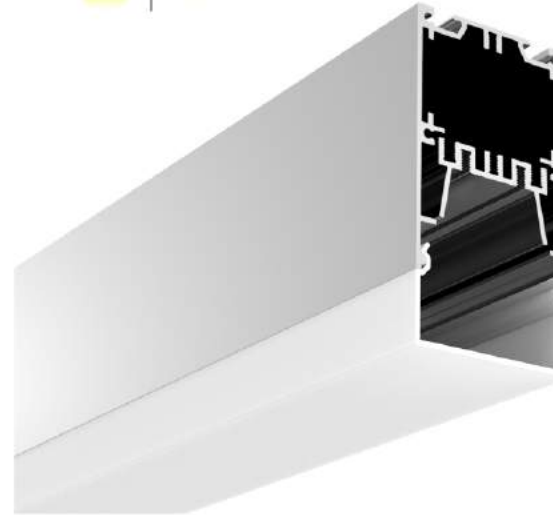

ALP5075-RD