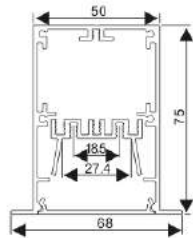

LED Linear Lighting Solution Expert

PC Frosted cover