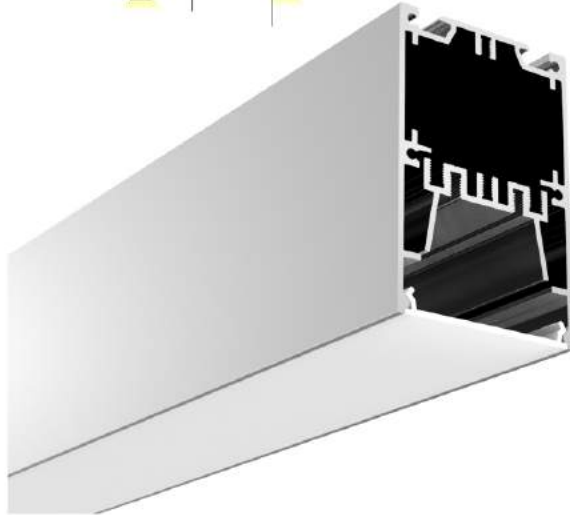

Connector L

Connector X

Connector IL

LED Linear Lighting Solution Expert

ALP5075-R

ALP5075-RD

PC Frosted cover

Aluminium End Cap without hole