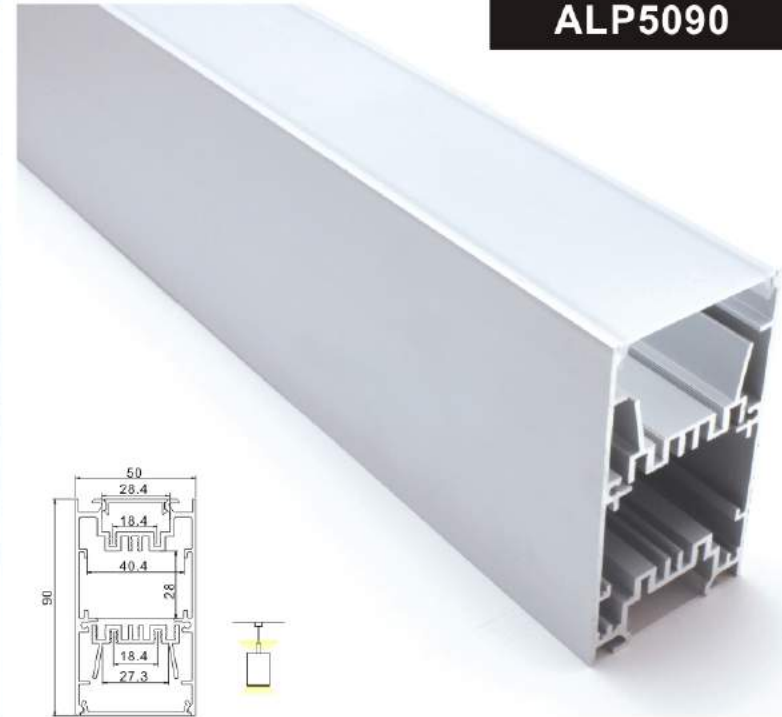

LED Linear Lighting Solution Expert

ALP5090