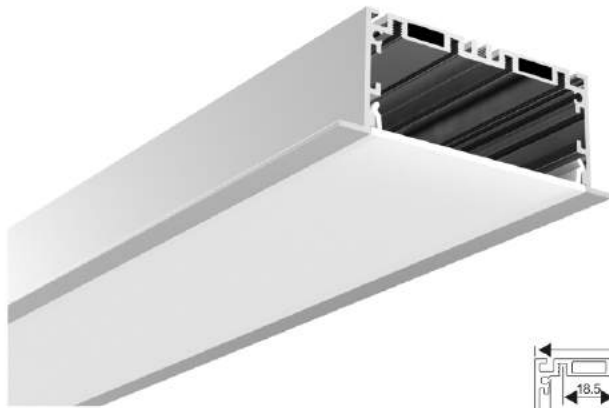

LED Linear Lighting Solution Expert

ALP9035