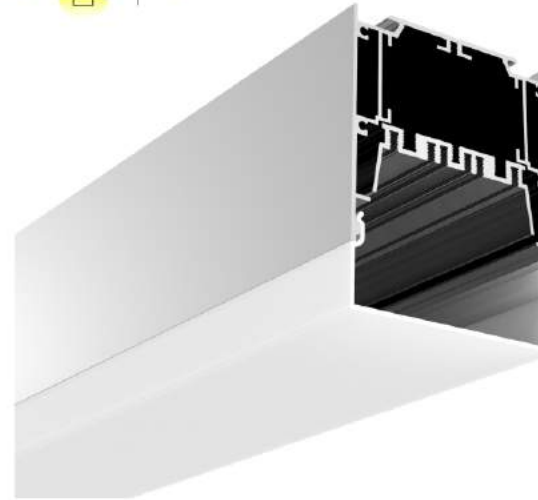

ALP7575-RD