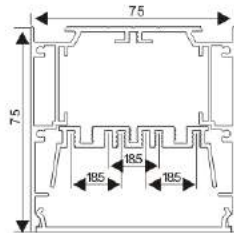

LED Linear Lighting Solution Expert

ALP7575-R