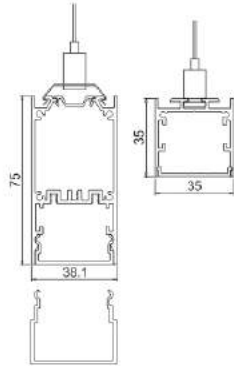

MINI PROFILES

SMALL PROFILES

MEDIUM PROFILES

LARGE PROFILES

RECESSED

PENDENT

SURFACE