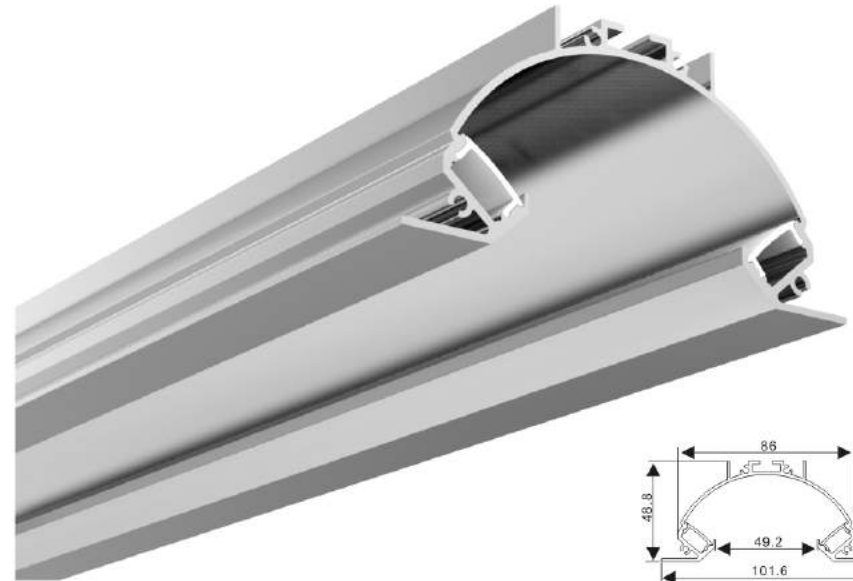

Connector IL

Stainless Clip

LED Linear Lighting Solution Expert

ALP059-R

Aluminium profile

PMMA opal matte cover
PMMA semi-clear cover
PC diffused cover

LED strip:5730LED
60LEDs/M,30W/M

LED Driver