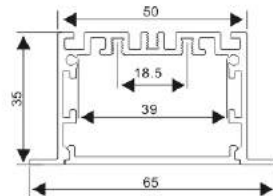

LED Linear Lighting Solution Expert

ALP6535