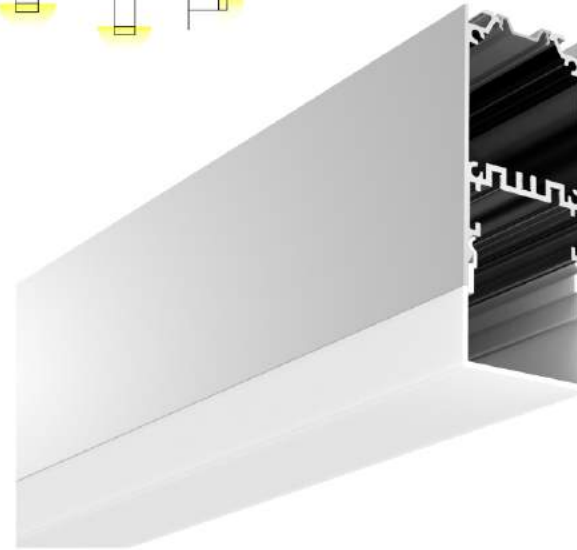

Connector L

Connector X

Connector IL

LED Linear Lighting Solution Expert

ALP3875

ALP3875-D

PC Frosted cover

Aluminium End Cap without hole