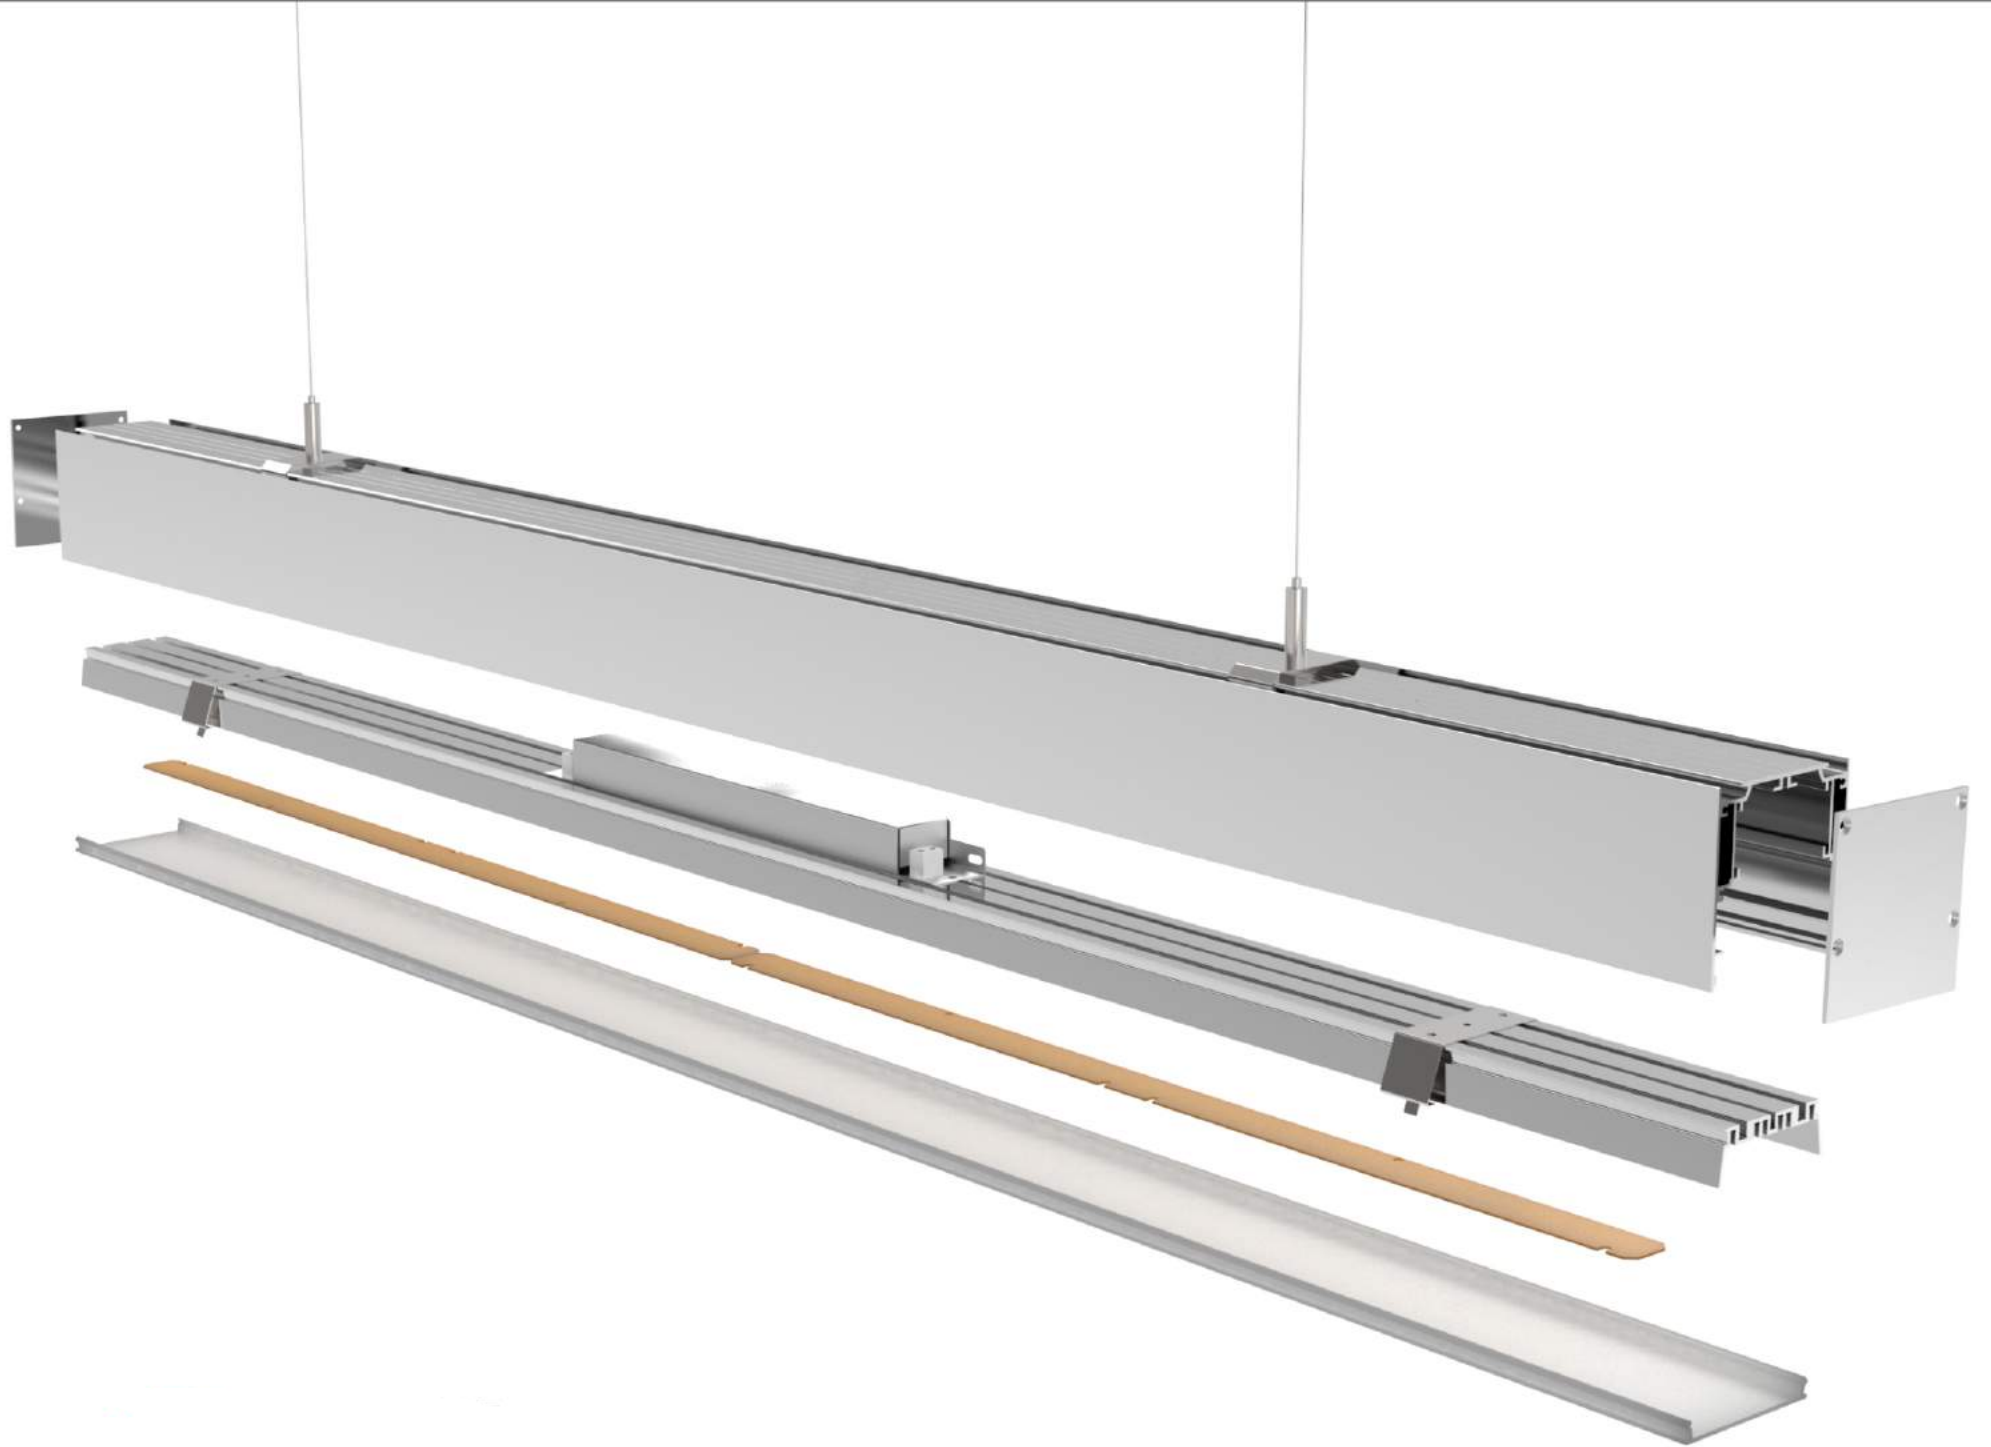

MINI PROFILES

SMALL PROFILES

MEDIUM PROFILES

LARGE PROFILES

RECESSED

PENDENT

SURFACE

LED Linear Lighting Solution Expert

ALP6535

ALP5035

Aluminium profile

PC Frosted cover

Aluminium End Cap without hole

Stainless Clip

Aluminium profile

PC Frosted cover