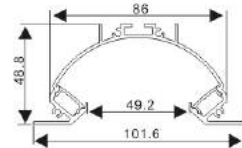

Connector IL

Stainless Clip

LED Linear Lighting Solution Expert

ALP059-R

Aluminium profile

PMMA opal matte cover
PMMA semi-clear cover
PC diffused cover

LED strip:5730LED
60LEDs/M,30W/M

LED Driver