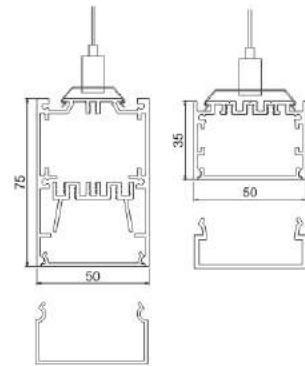

MINI PROFILES

SMALL PROFILES

MEDIUM PROFILES

LARGE PROFILES

RECESSED

PENDENT

SURFACE