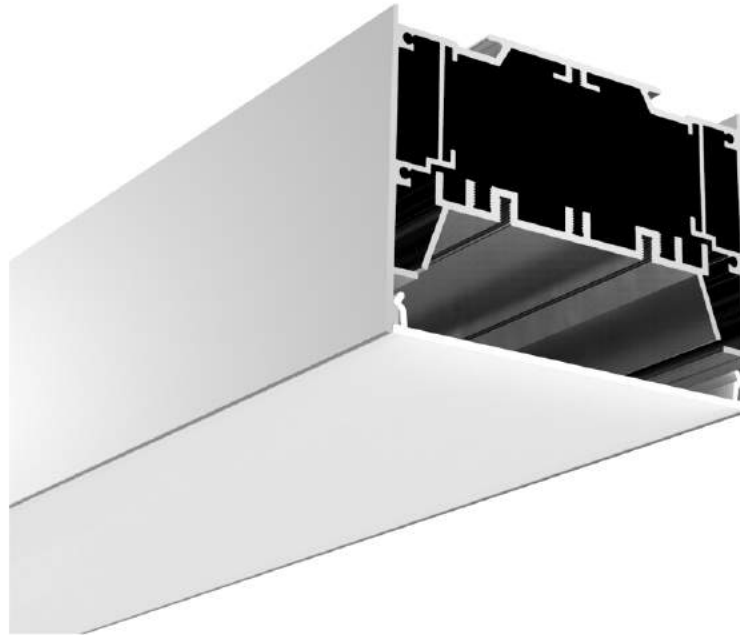

Steel wire

Connector T

Connector L

Connector X

Connector IL

LED Linear Lighting Solution Expert

ALP10075-R

Aluminium profile