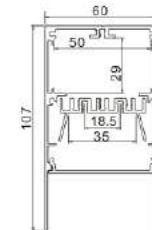

Internal Clip

Outside Clip

Steel wire

LED Linear Lighting Solution Expert

ALP60108

Aluminium profile

PC diffused cover

End Caps