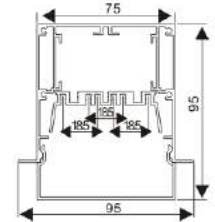

ALP9575-RD

PC Frosted cover