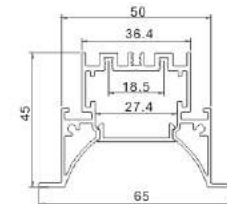

PC Frosted cover

Aluminium End Cap
without hole

Stainless Clip

LED Module:2835LED
28W/1.2M

LED Driver

Steel wire

LED Linear Lighting Solution Expert

ALP6545-C