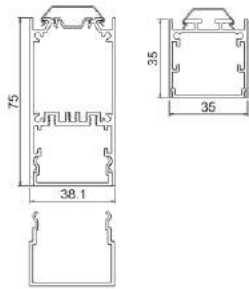

MINI PROFILES

SMALL PROFILES

MEDIUM PROFILES

LARGE PROFILES

RECESSED

PENDENT

SURFACE