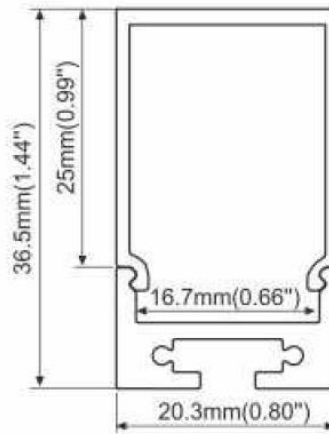

PERFIL DE ALUMINIO AL-ALP029

DESCRIPTION:

EXTRUDED ANODIZED ALUMINUM
PROFILE

SUSPENSION RECESSED

OPAL MATTE DIFFUSER PMMA
SEMI CLEAR MATTE DIFFUSER PMMA
CLEAR DIFFUSER PMMA

LENGHT 2.5 M

RoHS CERTIFICATION

ITEM CODE	AL-ALP-029
IP RATE	20
LENGHT	2.5 METERS
MOUNTING TYPE	RECESSED
DIFFUSER	OPAL MATTE DIFFUSER PMMA, SEMI CLEAR MATTE DIFFUSER PMMA. CLEAR DIFFUSER PMMA
MATERIAL	ALUMINUM

TECHNICAL DATA SHEET

MEDIDAS (MM)

TAPAS

CLAVE

EC-ALP029

CLIPS DE SUJECION

CLAVE

MC-ALP029