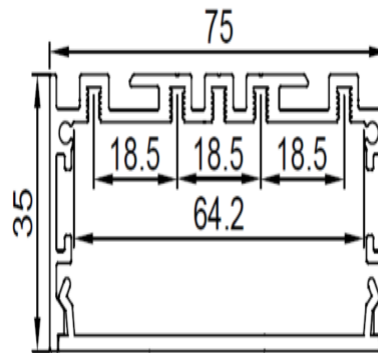

PERFIL DE ALUMINIO AL-ALP7535-R

DESCRIPTION:

EXTRUDED ANODIZED ALUMINUM
PROFILE FOR SURFACE AND
SUSPENSION

MILKY

LENGHT 2 M,

RoHS CERTIFICATION

ITEM CODE	AL-ALP-7535-R
IP RATE	20
LENGHT	2 METERS
MOUNTING TYPE	SURFACE AND SUSPENSION
DIFFUSER	MILKY
MATERIAL	ALUMINUM

TECHNICAL DATA SHEET

MEDIDAS (MM)

TAPAS

CLAVE

EC-ALP7535-R

CLIPS DE SUJECION

CLAVE

MC-ALP7535-R