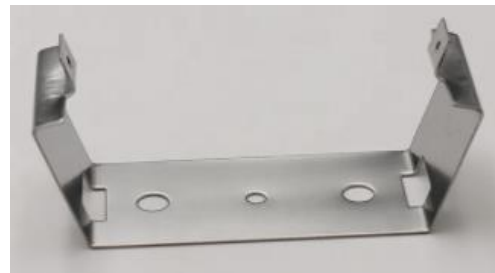

PERFIL DE ALUMINIO AL-ALP7535-R

DESCRIPTION:

EXTRUDED ANODIZED ALUMINUM
PROFILE FOR SURFACE AND
SUSPENSION

MILKY

LENGHT 2 M,

RoHS CERTIFICATION

ITEM CODE	AL-ALP-7535-R
IP RATE	20
LENGHT	2 METERS
MOUNTING TYPE	SURFACE AND SUSPENSION
DIFFUSER	MILKY
MATERIAL	ALUMINUM

TECHNICAL DATA SHEET

MEDIDAS (MM)

TAPAS

CLAVE

EC-ALP7535-R

CLIPS DE SUJECION

CLAVE

MC-ALP7535-R

CABLE SE SUSPENSION

CLAVE

SW-ALP7575-R