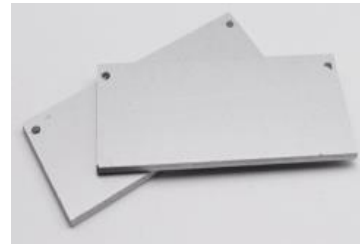

PERFIL DE ALUMINIO AL-ALP7535-R

DESCRIPTION:

EXTRUDED ANODIZED ALUMINUM
PROFILE FOR SURFACE AND
SUSPENSION

MILKY

LENGHT 2 M,

RoHS CERTIFICATION

ITEM CODE	AL-ALP-7535-R
IP RATE	20
LENGHT	2 METERS
MOUNTING TYPE	SURFACE AND SUSPENSION
DIFFUSER	MILKY
MATERIAL	ALUMINUM

TECHNICAL DATA SHEET

MEDIDAS (MM)

TAPAS

CLAVE

EC-ALP7535-R

CLIPS DE SUJECION

CLAVE

MC-ALP7535-R