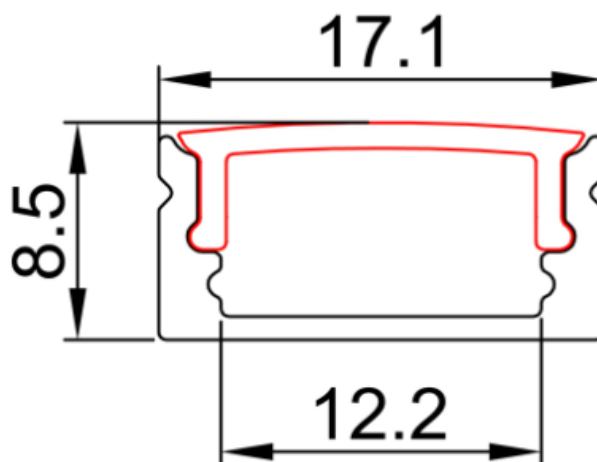

**PERFIL DE ALUMINIO AL-ALP002-R**

DESCRIPTION:

EXTRUDED ANODIZED ALUMINUM PROFILE

1),PMMA OPAL MATTE DIFUSER,  
2),PMMA SEMI-CLEAR MATTE DIFFUSER, 3),PMMA CLEAR DIFFUSER

LENGHT 2 M,

RoHS CERTIFICATION

ITEM CODE	AL-ALP-002-R
IP RATE	20
LENGHT	2 METERS
MOUNTING TYPE	PENDANT OR SURFACE
DIFFUSER	1),PMMA OPAL MATTE DIFUSER, 2),PMMA SEMI-CLEAR MATTE DIFFUSER, 3),PMMA CLEAR DIFFUSER
MAATERIAL	ALUMINUM

# TECHNICAL DATA SHEET

MEDIDAS (MM)

TAPAS

CLAVE  
EC-ALP002-R

CLIPS DE SUJECION

CLAVE  
MC-ALP002-R