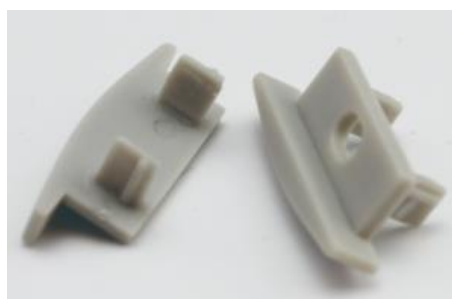

**PERFIL DE ALUMINIO AL-ALP002-R**

DESCRIPTION:

EXTRUDED ANODIZED ALUMINUM PROFILE

1),PMMA OPAL MATTE DIFUSER,  
2),PMMA SEMI-CLEAR MATTE DIFFUSER, 3),PMMA CLEAR DIFFUSER

LENGHT 2 M,

RoHS CERTIFICATION

ITEM CODE	AL-ALP-002-R
IP RATE	20
LENGHT	2 METERS
MOUNTING TYPE	PENDANT OR SURFACE
DIFFUSER	1),PMMA OPAL MATTE DIFUSER, 2),PMMA SEMI-CLEAR MATTE DIFFUSER, 3),PMMA CLEAR DIFFUSER
MAATERIAL	ALUMINUM

# TECHNICAL DATA SHEET

MEDIDAS (MM)

TAPAS

CLAVE  
EC-ALP002-R

CLIPS DE SUJECION

CLAVE  
MC-ALP002-R