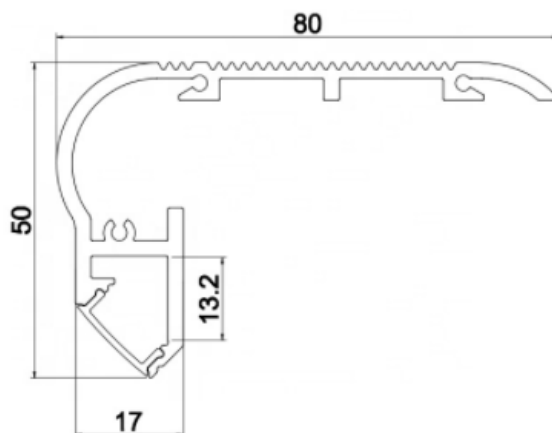

PERFIL DE ALUMINIO AL-ALP024

DESCRIPTION:

EXTRUDED ANODIZED
ALUMINUM PROFILE FOR
SURFACE

1),PMMA OPAL MATTE DIFUSER,
2),PMMA SEMI-CLEAR MATTE
DIFFUSER, 3),PMMA CLEAR
DIFFUSER

LENGHT 2 M,

RoHS CERTIFICATION

ITEM CODE	AL-ALP-024
IP RATE	20
LENGHT	2 METERS
MOUNTING TYPE	SURFACE
DIFFUSER	PC OPAL WHITE AND CLEAR FROSTED
MATERIAL	ALUMINUM

TECHNICAL DATA SHEET

MEDIDAS (MM)

TAPAS

CLAVE

EC-ALP024

INSTALACION