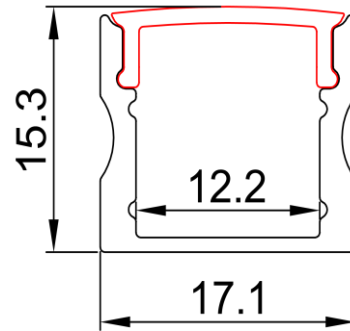

PERFIL DE ALUMINIO AL-ALP004-R

DESCRIPTION:

EXTRUDED ANODIZED ALUMINUM PROFILE

1),PMMA OPAL MATTE DIFUSER,
2),PMMA SEMI-CLEAR MATTE DIFFUSER, 3),PMMA CLEAR DIFFUSER

LENGHT 2 M,

RoHS CERTIFICATION

ITEM CODE	AL-ALP-004-R
IP RATE	20
LENGHT	2 METERS
MOUNTING TYPE	PENDANT OR SURFACE
DIFFUSER	1),PMMA OPAL MATTE DIFUSER, 2),PMMA SEMI-CLEAR MATTE DIFFUSER, 3),PMMA CLEAR DIFFUSER
MAATERIAL	ALUMINUM

TECHNICAL DATA SHEET

MEDIDAS (MM)

TAPAS

CLAVE
EC-ALP004-R

CLIPS DE SUJECION

CLAVE
MC-ALP004-R