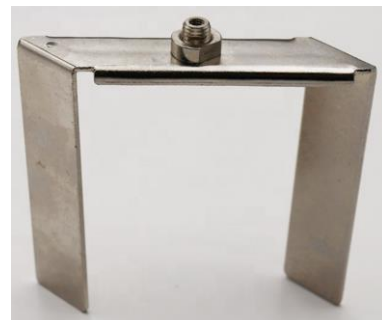

PERFIL DE ALUMINIO AL-ALP6875

DESCRIPTION:

EXTRUDED ANODIZED ALUMINUM  
PROFILE

RECESSED

PC FROSTED COVER

LENGHT 2 M

RoHS CERTIFICATION

ITEM CODE

AL-ALP6875

IP RATE

20

LENGHT

2 METERS

MOUNTING TYPE

RECESSED

DIFFUSER

PC FROSTED COVER

MATERIAL

ALUMINUM

MEDIDAS (MM)

TAPAS

CLAVE

EC-ALP3875

INSTALATION BRACKET

CONNECTOR T

CONNECTOR L

CONNECTORS

CONNECTOR X

CONNECTOR IL

/ Installation /

Recessed