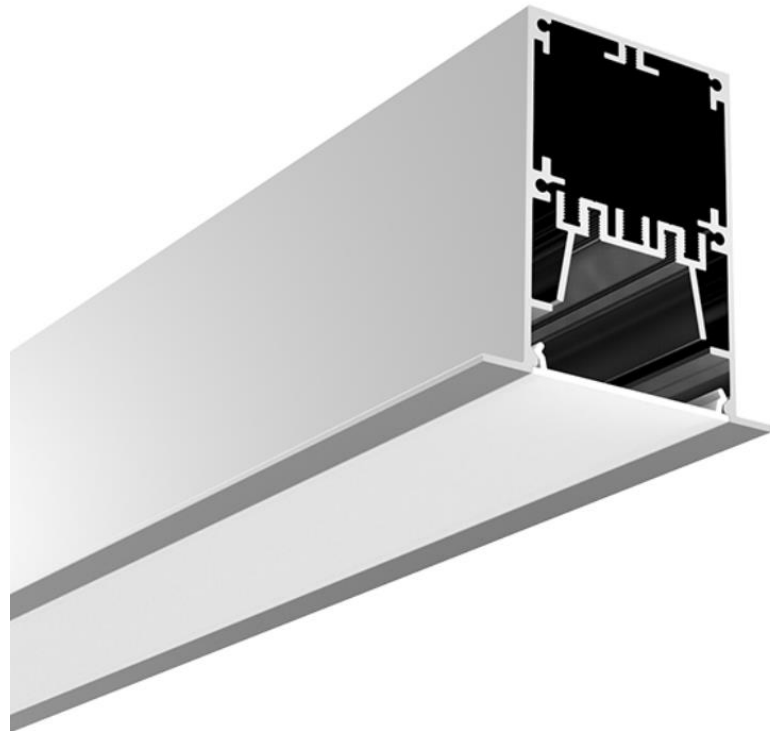

PERFIL DE ALUMINIO AL-ALP6875

DESCRIPTION:

EXTRUDED ANODIZED ALUMINUM  
PROFILE

RECESSED

PC FROSTED COVER

LENGHT 2 M

RoHS CERTIFICATION

ITEM CODE

AL-ALP6875

IP RATE

20

LENGHT

2 METERS

MOUNTING TYPE

RECESSED

DIFFUSER

PC FROSTED COVER

MATERIAL

ALUMINUM

MEDIDAS (MM)

TAPAS

CLAVE

EC-ALP3875

INSTALATION BRACKET