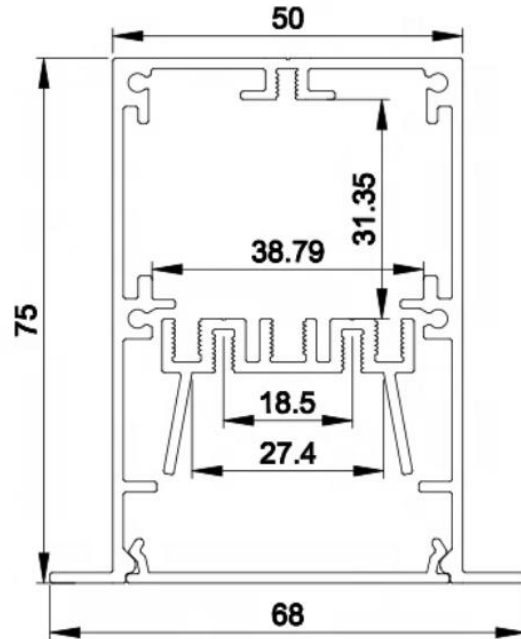

PERFIL DE ALUMINIO AL-ALP6875

DESCRIPTION:

EXTRUDED ANODIZED ALUMINUM  
PROFILE

RECESSED

PC FROSTED COVER

LENGHT 2 M

RoHS CERTIFICATION

ITEM CODE

AL-ALP6875

IP RATE

20

LENGHT

2 METERS

MOUNTING TYPE

RECESSED

DIFFUSER

PC FROSTED COVER

MATERIAL

ALUMINUM

MEDIDAS (MM)

TAPAS

CLAVE

EC-ALP3875

INSTALATION BRACKET