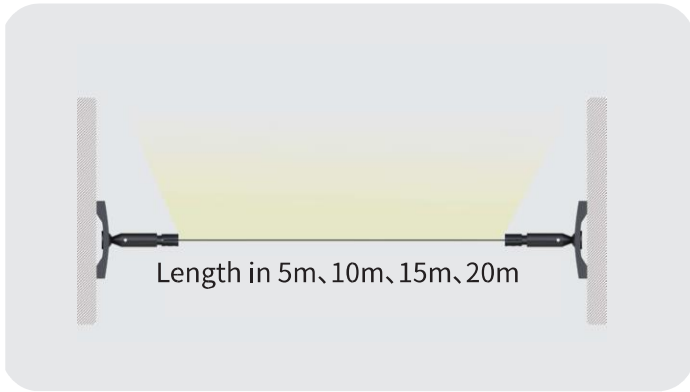

Skyline Linear Lighting