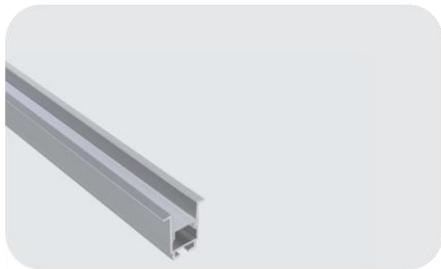

LED Aluminum Profile

YD-2215

☐ black
☐ white
☐ silver

Features

Material: ALU 6063-T5

Available length: 0.5-3m

cover option: opal diffuser , transparent , frosted