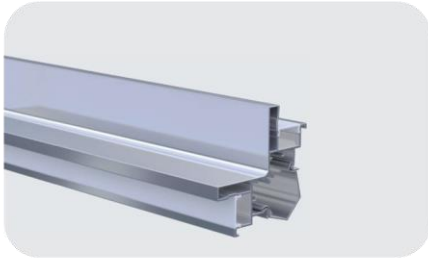

### Features

Material: ALU 6063-T5

Available length: 0.5-3m

cover option: opal diffuser transparent frosted