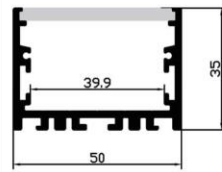

YD-5035-R

Features
Material: AL6063-T5
Available length: 0.5-4m
cover option: silicone cover / 50m\roll , 100m\roll

It is easy to make all kinds of arc splicing shapes
Inner and outer arc luminescence
Up and down luminescence