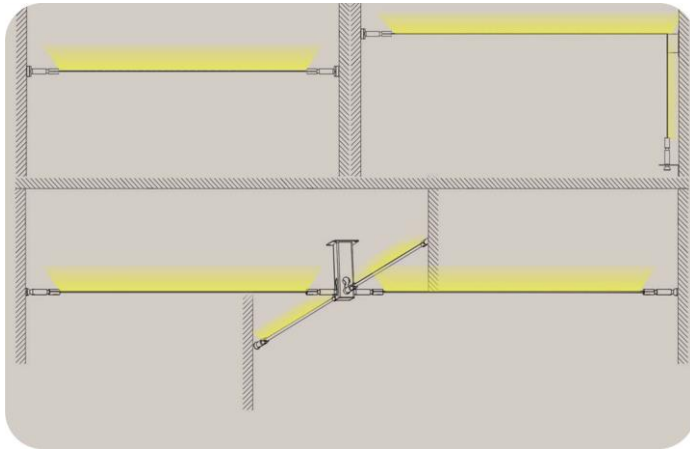

Skyline Linear Lighting