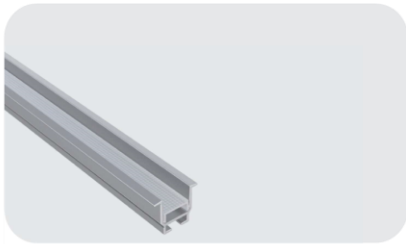

YD-2216

● black   ○ white   ● silver

Features

Material: ALU 6063-T5

Available length: 0.5-3m

cover option: opal diffuser , transparent , frosted