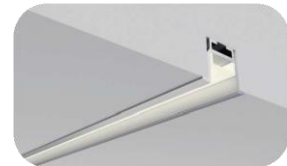

### Features

Material: ALU 6063-T5

Available length: 0.5-3m

cover option: opal diffuser , transparent , frosted