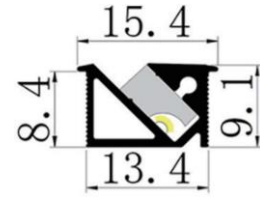

YD-0205

copper dark grey silver

Features

Material: ALU 6063-T5

Available length: 0.5-3m

cover option: opal diffuser , transparent , frosted

YD-0203

copper dark grey silver

Features

Material: ALU 6063-T5

Available length: 0.5-3m

cover option: opal diffuser , transparent , frosted