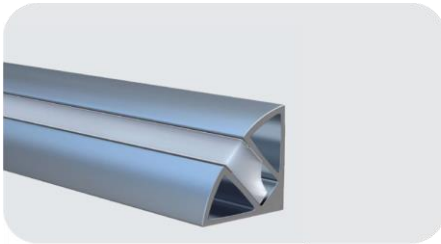

Features

Material: ALU 6063-T5

Available length: 0.5-3m

cover option: opal diffuser , transparent , frosted

YD-0203

copper dark grey silver

Features

Material: ALU 6063-T5

Available length: 0.5-3m

cover option: opal diffuser , transparent , frosted