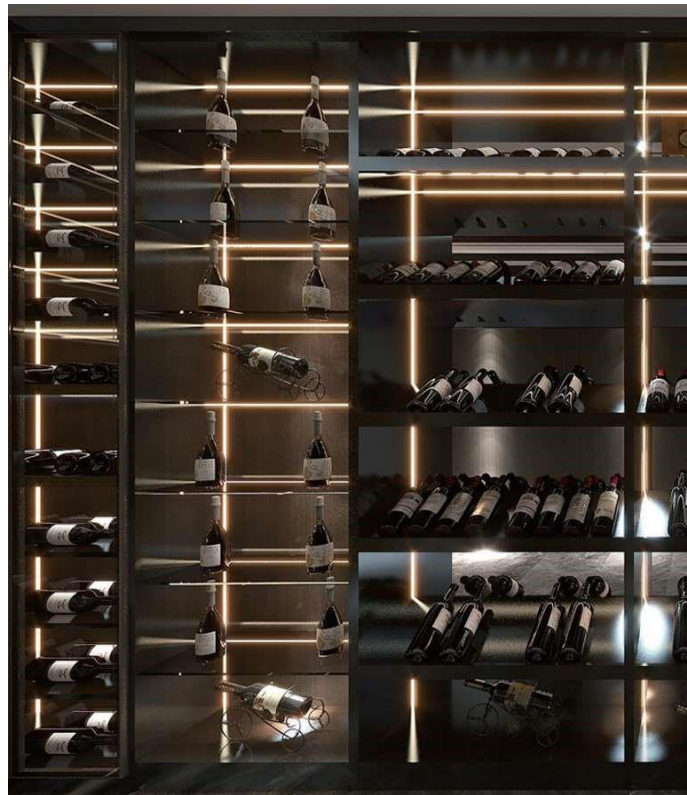

Features

Material: ALU 6063-T5

Available length: 0.5-3m

cover option: opal diffuser , transparent , frosted