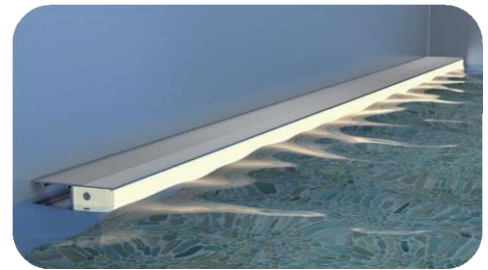

IP67

☐ black
☐ white
☐ silver

Features

Material: ALU 6063-T5

Available length: 0.5-3m

Pc cover option: opal diffuser frosted

YD-2204