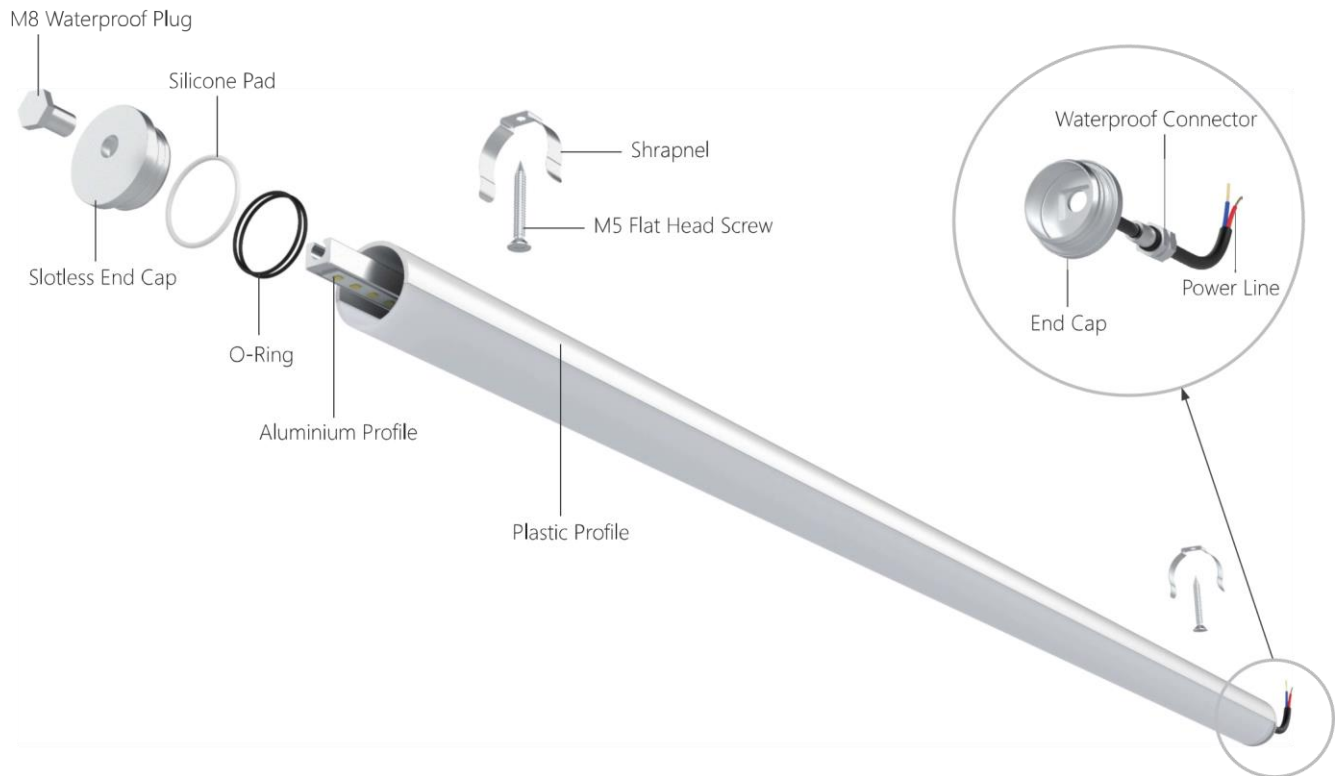

YD-2205 IP67

black
 white
 silver

Features

Material: ALU 6063-T5

Available length: 0.5-3m

Pc cover option: opal diffuser frosted