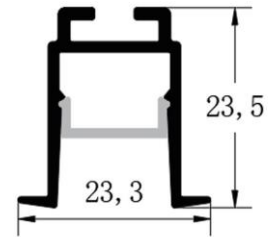

### Features

Material: ALU 6063-T5

Available length: 0.5-3m

cover option: opal diffuser, transparent, frosted

LED Aluminum Profile