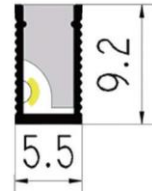

### Features

**Material:** ALU 6063-T5

**Available length:** 0.5-3m

**Pc cover option:** opal diffuser frosted