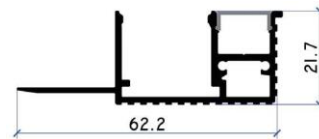

Features

Material: ALU 6063-T5

Available length: 0.5-3m

cover option: opal diffuser , transparent , frosted