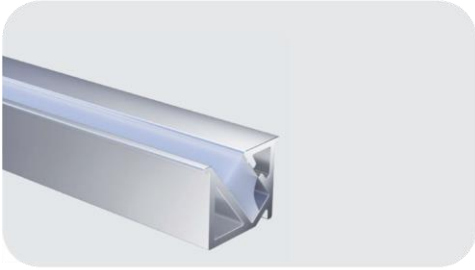

YD-0204

copper dark grey silver

Features

Material: ALU 6063-T5

Available length: 0.5-3m

cover option: opal diffuser , transparent , frosted