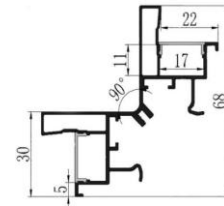

YD-6868

black
 white
 silver

Features

Material: ALU 6063-T5

Available length: 0.5-3m

cover option: opal diffuser , transparent , frosted

YD-6221

black
 white
 silver

Features

Material: ALU 6063-T5

Available length: 0.5-3m

cover option: opal diffuser , transparent frosted