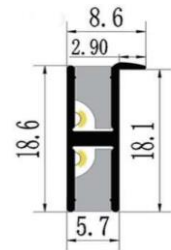

YD-0206

copper
 dark grey
 silver

Features
Material: ALU 6063-T5
Available length: 0.5-3m
cover option: opal diffuser transparent frosted

5

YD-0207

copper
 dark grey
 silver

Features
Material: ALU 6063-T5
Available length: 0.5-3m
cover option: opal diffuser , transparent , frosted