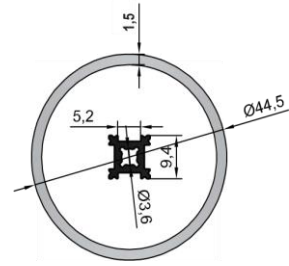

## YD-2228

**360-degree uniform luminescence**  
360-degree lighting full circle without dark area

**Free cutting**  
Cut at any position  
Free application and unlimited design

**Bend at will**  
There is no direction restriction  
Distort shape at will