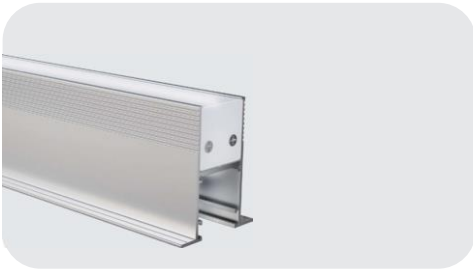

YD-2201

IP67

☐ black
☐ white
☐ silver

Features

Material: ALU 6063-T5

Available length: 0.5-3m

Pc cover option: opal diffuser frosted