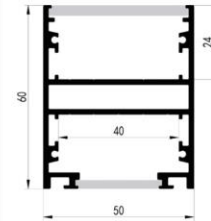

YD-6050-R

Features
Material: AL6063-T5
Available length: 0.5-4m
cover option: silicone cover / 50m\roll , 100m\roll