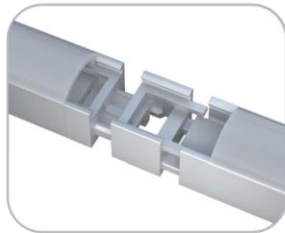

Features

CRI: Ra>80/Ra>90

Input Voltage: DC 24V

Service life: 5000hours

Power: 2.5W/7.5W/15W

Connectable range: 0.1-12m

Dimming method: Dimmable, Dali, external switch