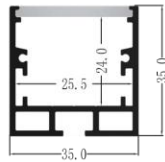

YD-3535-R

Features
Material: AL6063-T5
Available length: 0.5-4m
cover option: silicone cover / 50m\roll , 100m\roll

It is easy to make all kinds of arc splicing shapes
Inner and outer arc luminescence
Up and down luminescence