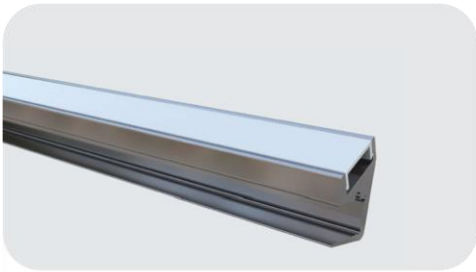

YD-2417

● black   ○ white   ● silver

Features

Material: ALU 6063-T5

Available length: 0.5-3m

cover option: opal diffuser   transparent   frosted