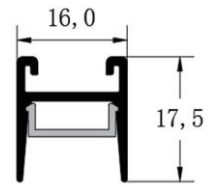

YD-2214

● black   ○ white   ● silver

Features

Material: ALU 6063-T5

Available length: 0.5-3m

cover option: opal diffuser, transparent, frosted