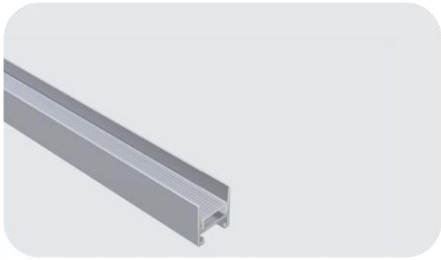

YD-2214

● black   ○ white   ● silver

Features

Material: ALU 6063-T5

Available length: 0.5-3m

cover option: opal diffuser, transparent, frosted