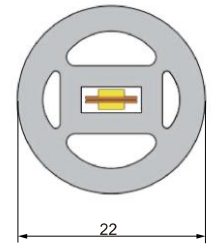

## YD-2228

**360-degree uniform luminescence**  
360-degree lighting full circle without dark area

**Free cutting**  
Cut at any position  
Free application and unlimited design

**Bend at will**  
There is no direction restriction  
Distort shape at will