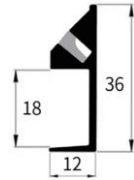

YD-0208

copper
 dark grey
 silver

Features

Material: ALU 6063-T5

Available length: 0.5-3m

cover option: opal diffuser transparent frosted

YD-1401

black
 white
 silver

Features

Material: ALU 6063-T5

Available length: 0.5-3m

cover option: opal diffuser , transparent , frosted