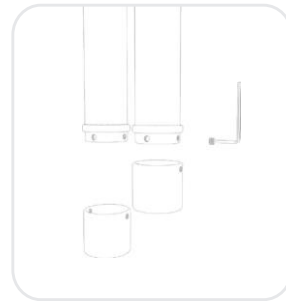

End cap

Material: ALU6063-T5