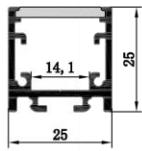

YD-2525-R

Features
Material: AL6063-T5
Available length: 0.5-4m
cover option: silicone cover / 50m\roll , 100m\roll

It is easy to make all kinds of arc splicing shapes
Inner and outer arc luminescence
Up and down luminescence