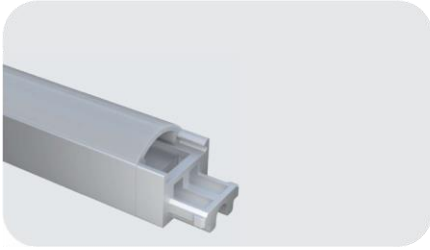

YD-1212

● black   ○ white   ● silver

Features

CRI: Ra>80/Ra>90

Input Voltage: DC 24V

Service life: 5000hours

Power: 2.5W/7.5W/15W

Connectable range: 0.1-12m

Dimming method: Dimmable, Dali, external switch