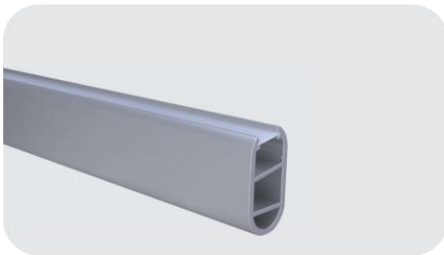

YD-1401

black
 white
 silver

Features

Material: ALU 6063-T5

Available length: 0.5-3m

cover option: opal diffuser , transparent , frosted