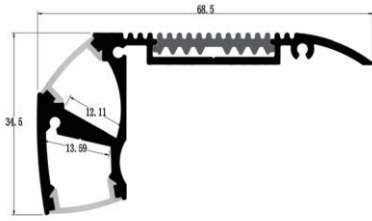

YD-2237

YD-6725

YD-6728