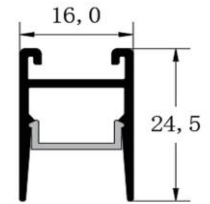

YD-2213N

- black
- white
- silver

Features
Material: ALU 6063-T5
Available length: 0.5-3m
cover option: opal diffuser , transparent , frosted