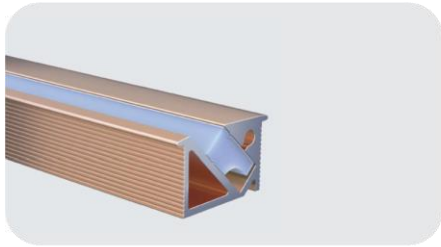

YD-0205

copper dark grey silver

Features

Material: ALU 6063-T5

Available length: 0.5-3m

cover option: opal diffuser , transparent , frosted

YD-0203

copper dark grey silver

Features

Material: ALU 6063-T5

Available length: 0.5-3m

cover option: opal diffuser , transparent , frosted