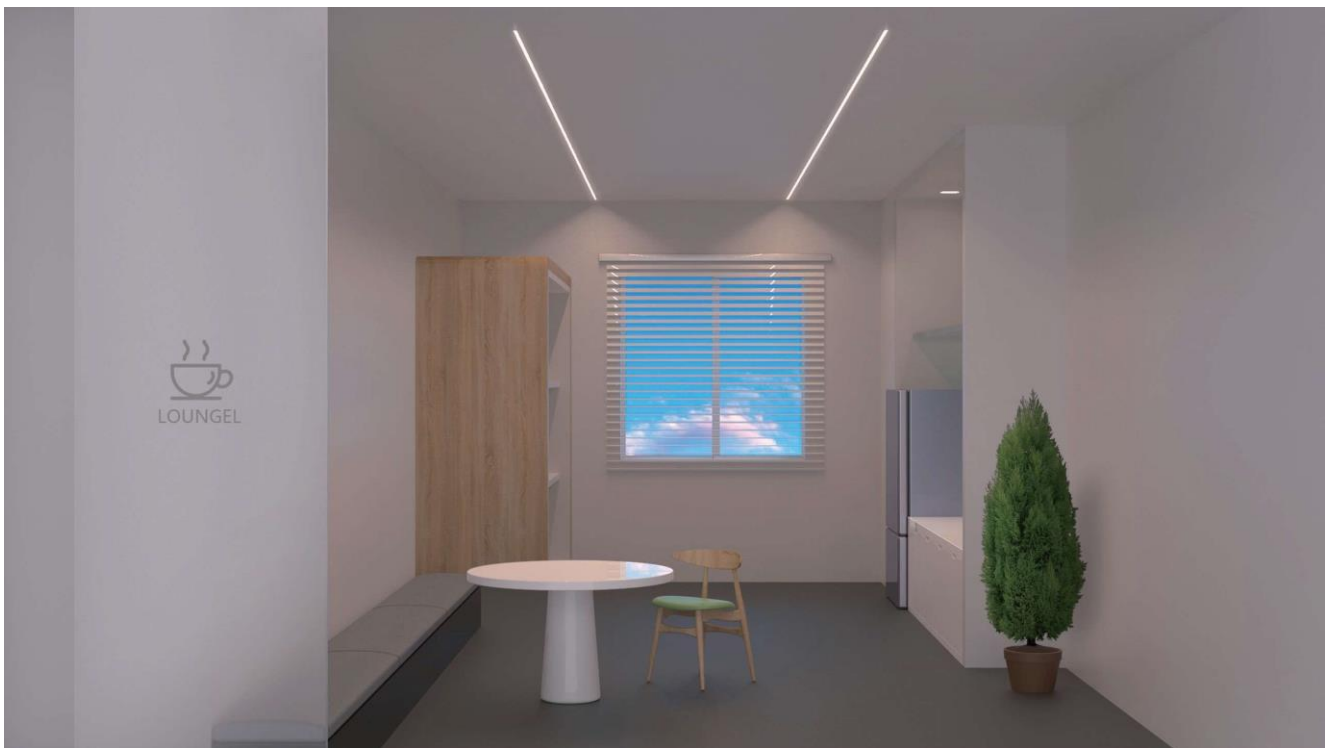

YD-2214

● black   ○ white   ● silver

Features

Material: ALU 6063-T5

Available length: 0.5-3m

cover option: opal diffuser, transparent, frosted