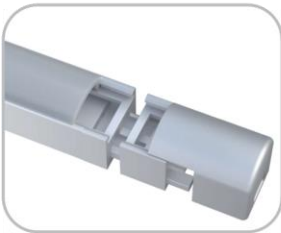

Features

CRI: Ra>80/Ra>90

Input Voltage: DC 24V

Service life: 5000hours

Power: 2.5W/7.5W/15W

Connectable range: 0.1-12m

Dimming method: Dimmable, Dali, external switch