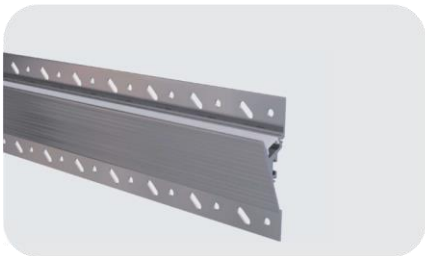

### Features

Material: ALU 6063-T5

Available length: 0.5-3m

cover option: opal diffuser transparent frosted