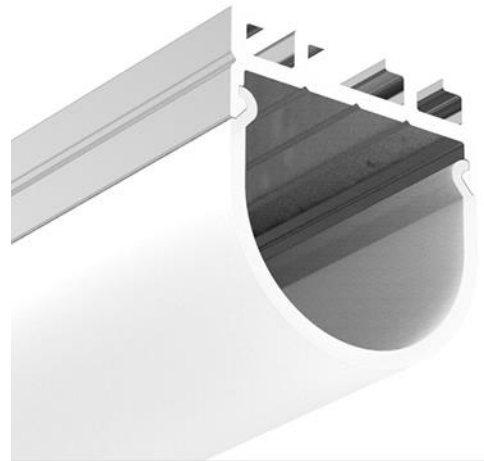

PERFIL DE ALUMINIO AL-ALP111-R

DESCRIPTION:

EXTRUDED ANODIZED ALUMINUM
PROFILE

SUSPENSION, SURFACE

ODF:OPAL MATTE DIFFUSER PMMA

LENGHT 2 M

RoHS CERTIFICATION

ITEM CODE

AL-ALPT111-R

IP RATE

20

LENGHT

2 METERS

MOUNTING TYPE

SUSPENSION, SURFACE

DIFFUSER

ODF:OPAL MATTE DIFFUSER PMMA

MATERIAL

ALUMINUM

TECHNICAL DATA SHEET

MEDIDAS (MM)

TAPAS

CLAVE

EC-ALP006