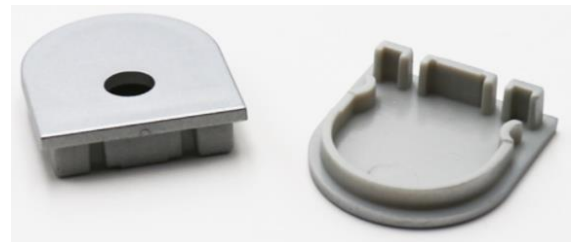

PERFIL DE ALUMINIO AL-ALP111-R

DESCRIPTION:

EXTRUDED ANODIZED ALUMINUM
PROFILE

SUSPENSION, SURFACE

ODF:OPAL MATTE DIFFUSER PMMA

LENGHT 2 M

RoHS CERTIFICATION

ITEM CODE

AL-ALPT111-R

IP RATE

20

LENGHT

2 METERS

MOUNTING TYPE

SUSPENSION, SURFACE

DIFFUSER

ODF:OPAL MATTE DIFFUSER PMMA

MATERIAL

ALUMINUM

TECHNICAL DATA SHEET

MEDIDAS (MM)

TAPAS

CLAVE

EC-ALP006

CABLES DE SUSPENSION

CLAVE

SW-ALPT100

INSTALATION