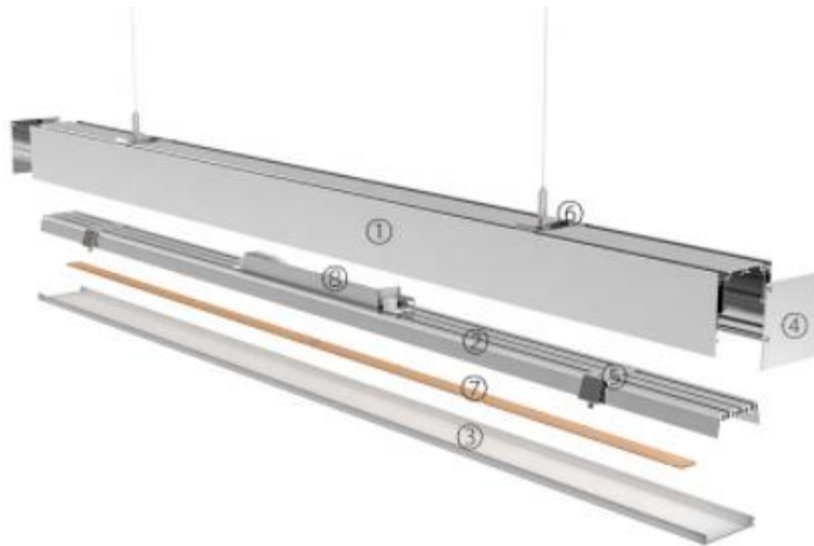

PERFIL DE ALUMINIO AL-ALP10075-R

DESCRIPTION:

EXTRUDED ANODIZED ALUMINUM  
PROFILE FOR SURFACE, WALL AND  
SUSPENSION

FROSTED

LENGHT 2 M,

RoHS CERTIFICATION

ITEM CODE	AL-ALP-10075-R
IP RATE	20
LENGHT	2 METERS
MOUNTING TYPE	SURFACE, WALL AND SUSPENSION
DIFFUSER	FROSTED
MATERIAL	ALUMINUM

# TECHNICAL DATA SHEET

MEDIDAS (MM)

TAPAS

CLAVE

EC-ALP10075-R

CLIPS DE SUJECION

CLAVE

MC-ALP10075-R

CABLE SE SUSPENSION

CLAVE

SW-ALP10075-R

INSTALATION

- ① Aluminum Profile
- ② Aluminum Heatsink
- ③ PC Frosted Opal Diffuser
- ④ Aluminum End Caps
- ⑤ Internal Clips
- ⑥ External Clips + Suspension Wire Kits
- ⑦ LED Module
- ⑧ LED Driver