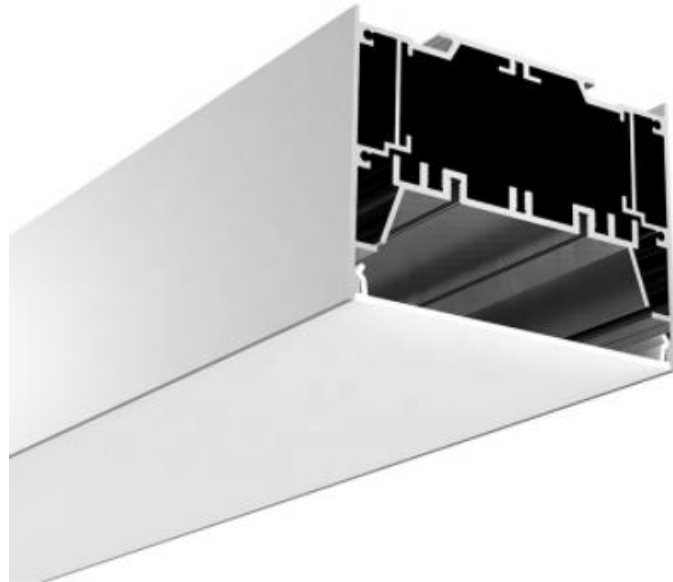

PERFIL DE ALUMINIO AL-ALP10075-R

DESCRIPTION:

EXTRUDED ANODIZED ALUMINUM  
PROFILE FOR SURFACE, WALL AND  
SUSPENSION

FROSTED

LENGHT 2 M,

RoHS CERTIFICATION

ITEM CODE	AL-ALP-10075-R
IP RATE	20
LENGHT	2 METERS
MOUNTING TYPE	SURFACE, WALL AND SUSPENSION
DIFFUSER	FROSTED
MATERIAL	ALUMINUM

# TECHNICAL DATA SHEET

MEDIDAS (MM)

TAPAS

CLAVE

EC-ALP10075-R

CLIPS DE SUJECION

CLAVE

MC-ALP10075-R

CABLE SE SUSPENSION

CLAVE

SW-ALP10075-R

INSTALATION

- ① Aluminum Profile
- ② Aluminum Heatsink
- ③ PC Frosted Opal Diffuser
- ④ Aluminum End Caps
- ⑤ Internal Clips
- ⑥ External Clips + Suspension Wire Kits
- ⑦ LED Module
- ⑧ LED Driver