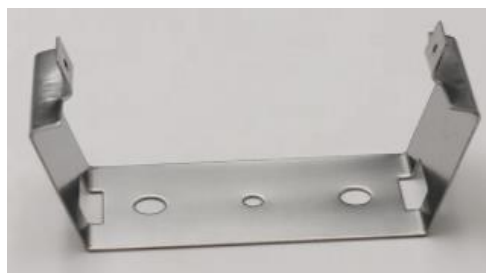

PERFIL DE ALUMINIO AL-ALP10075-R

DESCRIPTION:

EXTRUDED ANODIZED ALUMINUM  
PROFILE FOR SURFACE, WALL AND  
SUSPENSION

FROSTED

LENGHT 2 M,

RoHS CERTIFICATION

ITEM CODE	AL-ALP-10075-R
IP RATE	20
LENGHT	2 METERS
MOUNTING TYPE	SURFACE, WALL AND SUSPENSION
DIFFUSER	FROSTED
MATERIAL	ALUMINUM

# TECHNICAL DATA SHEET

MEDIDAS (MM)

TAPAS

CLAVE

EC-ALP10075-R

CLIPS DE SUJECION

CLAVE

MC-ALP10075-R

CABLE SE SUSPENSION

CLAVE

SW-ALP10075-R

INSTALATION

- ① Aluminum Profile
- ② Aluminum Heatsink
- ③ PC Frosted Opal Diffuser
- ④ Aluminum End Caps
- ⑤ Internal Clips
- ⑥ External Clips + Suspension Wire Kits
- ⑦ LED Module
- ⑧ LED Driver