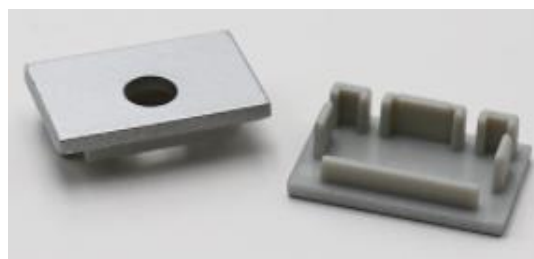

PERFIL DE ALUMINIO AL-ALP10075-R

DESCRIPTION:

EXTRUDED ANODIZED ALUMINUM  
PROFILE FOR SURFACE, WALL AND  
SUSPENSION

FROSTED

LENGHT 2 M,

RoHS CERTIFICATION

ITEM CODE	AL-ALP-10075-R
IP RATE	20
LENGHT	2 METERS
MOUNTING TYPE	SURFACE, WALL AND SUSPENSION
DIFFUSER	FROSTED
MATERIAL	ALUMINUM

# TECHNICAL DATA SHEET

MEDIDAS (MM)

TAPAS

CLAVE

EC-ALP10075-R

CLIPS DE SUJECION

CLAVE

MC-ALP10075-R

CABLE SE SUSPENSION

CLAVE

SW-ALP10075-R

INSTALATION

- ① Aluminum Profile
- ② Aluminum Heatsink
- ③ PC Frosted Opal Diffuser
- ④ Aluminum End Caps
- ⑤ Internal Clips
- ⑥ External Clips + Suspension Wire Kits
- ⑦ LED Module
- ⑧ LED Driver