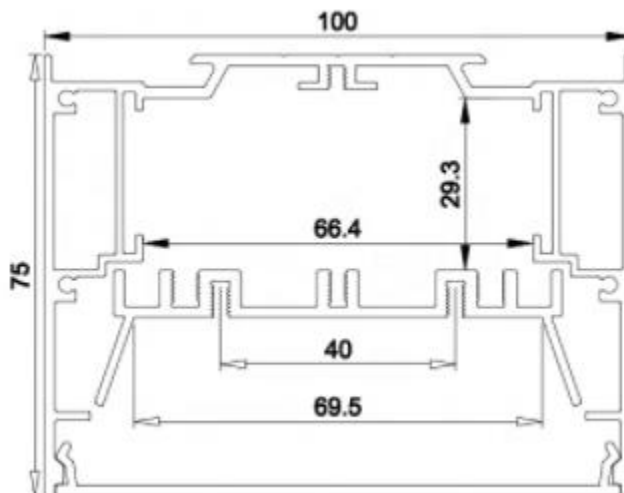

PERFIL DE ALUMINIO AL-ALP10075-R

DESCRIPTION:

EXTRUDED ANODIZED ALUMINUM  
PROFILE FOR SURFACE, WALL AND  
SUSPENSION

FROSTED

LENGHT 2 M,

RoHS CERTIFICATION

ITEM CODE	AL-ALP-10075-R
IP RATE	20
LENGHT	2 METERS
MOUNTING TYPE	SURFACE, WALL AND SUSPENSION
DIFFUSER	FROSTED
MATERIAL	ALUMINUM

# TECHNICAL DATA SHEET

MEDIDAS (MM)

TAPAS

CLAVE

EC-ALP10075-R

CLIPS DE SUJECION

CLAVE

MC-ALP10075-R