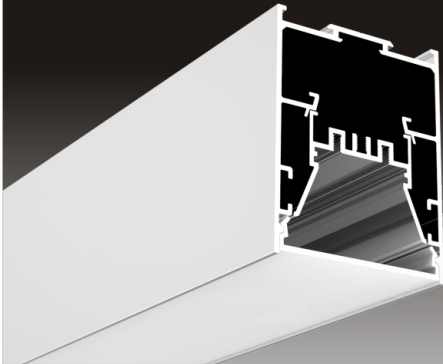

LED Profile for Architectural Lighting

ALP6380

Light Source: 2835SMD LED module, double rows
Installation: Surface Mounting Direct
Suspended Direct
Wall Mounting