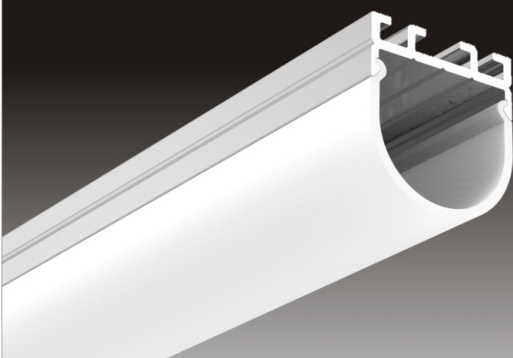

LED Profile for Architectural Lighting

LED Profile for Architectural Lighting

Light Source: 2835SMD LED strip, 120leds/m
Installation: Surface Mounting

Light Source: 2835SMD LED strip, 120leds/m
Installation: Suspended Direct
Surface Mounting

Light Source: 2835SMD LED strip, 120leds/m
Installation: Recessed

Light Source: 2835SMD LED strip, 120leds/m
Installation: Suspended Direct and Indirect

LED Profile for Architectural Lighting

ALP110-S

Light Source: 2835SMD LED strip, 120leds/m
Installation: Recessed in drywall

ALP110-R

Light Source: 2835SMD LED strip, 120leds/m
Installation: Recessed in drywall

ALP111-S

Light Source: 2835SMD LED strip, 120leds/m
Installation: Surface Mounting

ALP111-R

Light Source: 2835SMD LED strip, 120leds/m
Installation: Surface Mounting