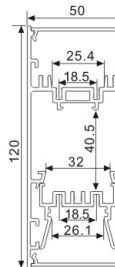

ALP50120

Light Source: 2835SMD LED module, double rows
Installation: Suspended Direct
Suspended Direct and Indirect
Wall Mounting