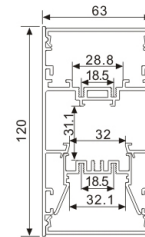

ALP63120

Light Source: 2835SMD LED module, double rows
Installation: Suspended Direct
Suspended Direct and Indirect
Wall Mounting