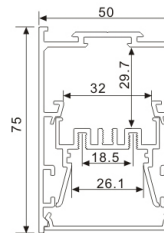

ALP5075-R1

Light Source: 2835SMD LED module, double rows
Installation: Surface Mounting Direct
Suspended Direct
Wall Mounting