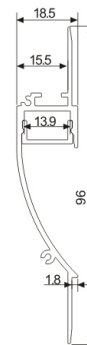

ALP085

Light Source: 2835SMD LED strip, 120leds/m
Installation: Recessed in 5/8" drywall

ALP086

Light Source: 2835SMD LED strip, 120leds/m
Installation: Recessed in 5/8" drywall

ALP082

Light Source: 2835SMD LED strip, 120leds/m
Installation: Recessed in 5/8" drywall