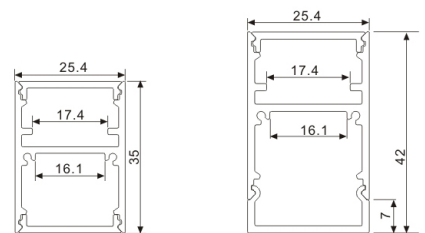

Light Source: 2835SMD LED strip, 120leds/m
Installation: Recessed

Light Source: 2835SMD LED strip, 120leds/m
Installation: Suspended Direct and Indirect

LED Profile for Architectural Lighting

ALP110-S

Light Source: 2835SMD LED strip, 120leds/m
Installation: Recessed in drywall