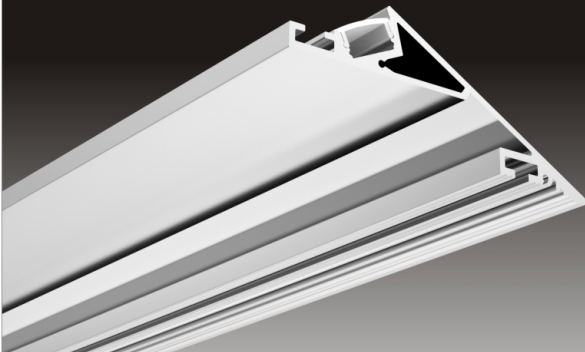

ALP114

ALP091

Light Source: 5730SMD LED strip,60leds/m
Installation: surface mounting on 5/8" drywall as cove light