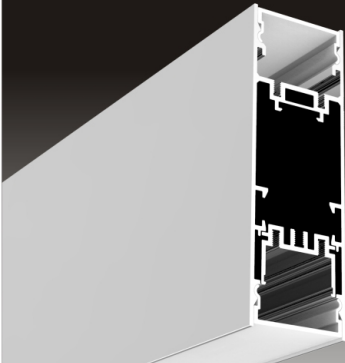

ALP38115

Light Source: 2835SMD LED module, double rows
Installation: Suspended Direct
Suspended Direct and Indirect
Wall Mounting