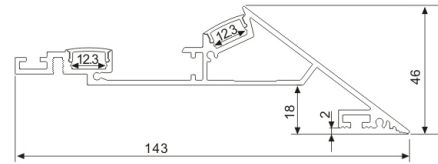

LED Profile for Architectural Lighting

ALP090

Light Source: 5730SMD LED strip,60leds/m
Installation: surface mounting on 5/8" drywall as cove light