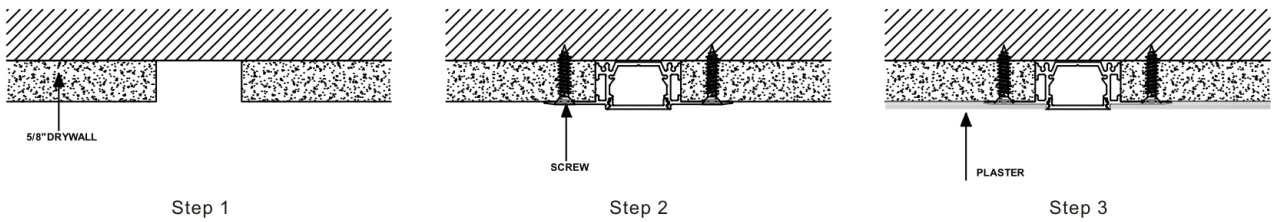

LED Profile for Architectural Lighting

ALP078

ALP080

ALP085

ALP090

Wall Mounting