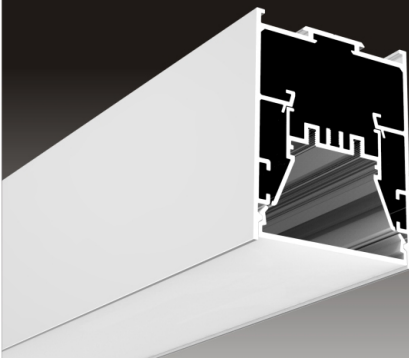

LED Profile for Architectural Lighting

ALP3875-R

Light Source: 2835SMD LED module, double rows
 Installation: Surface Mounting Direct
 Suspended Direct
 Wall Mounting

ALP38115

Light Source: 2835SMD LED module, double rows
 Installation: Suspended Direct
 Suspended Direct and Indirect
 Wall Mounting

ALP5075-R1

Light Source: 2835SMD LED module, double rows
 Installation: Surface Mounting Direct
 Suspended Direct
 Wall Mounting

ALP50120

Light Source: 2835SMD LED module, double rows
 Installation: Suspended Direct
 Suspended Direct and Indirect
 Wall Mounting