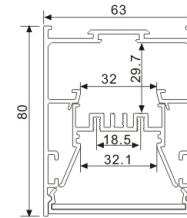

LED Profile for Architectural Lighting

ALP6380

Light Source: 2835SMD LED module, double rows
Installation: Surface Mounting Direct
Suspended Direct
Wall Mounting