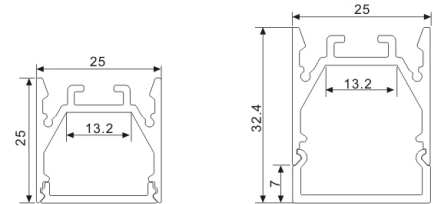

Light Source: 2835SMD LED strip, 120leds/m
Installation: Suspended Direct
Surface Mounting