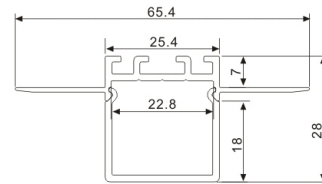

LED Profile for Architectural Lighting

ALP110-S

Light Source: 2835SMD LED strip, 120leds/m
Installation: Recessed in drywall