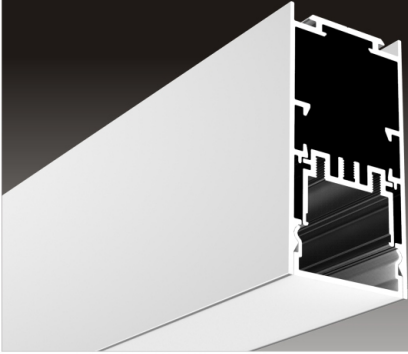

LED Profile for Architectural Lighting

ALP3875-R

Light Source: 2835SMD LED module, double rows
Installation: Surface Mounting Direct
Suspended Direct
Wall Mounting