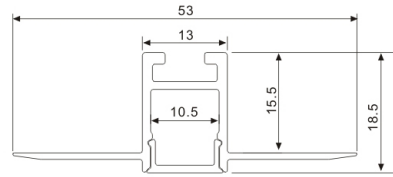

LED Profile for Architectural Lighting

ALP079

Light Source: 2835SMD LED strip, 120leds/m
Installation: Recessed in 5/8" drywall

ALP080