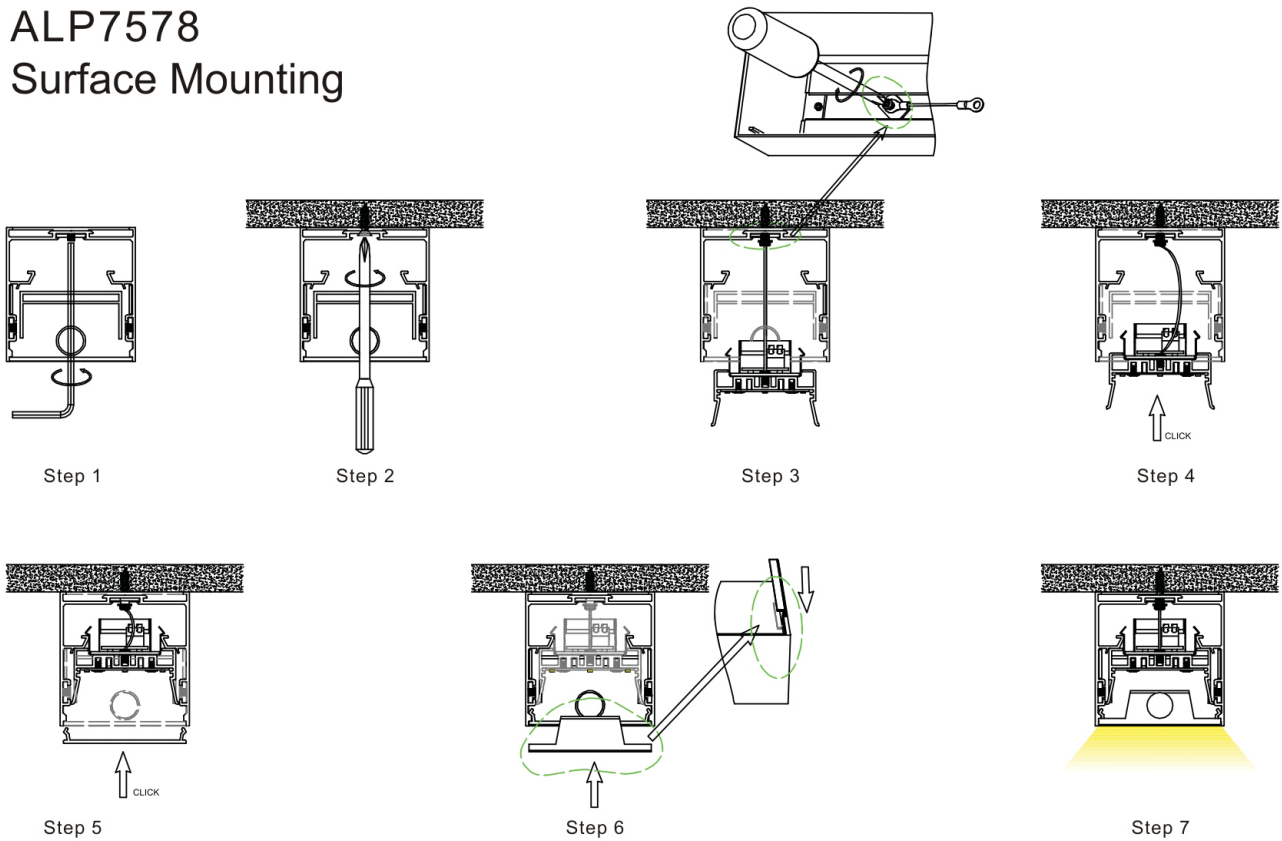

ALP078

Light Source: 5730SMD LED strip, 60leds/m
 Installation: surface mounting on 1/2" drywall
 Indirect Light

ALP12083

Light Source: 2835 rigid SMD LED module, double rows
 Installation: recessed on 5/8" drywall

LED Profile for Architectural Lighting

ALP078

ALP080

ALP085

ALP090

Wall Mounting

ALP7578 Surface Mounting

ALP7578 Suspended Mounting