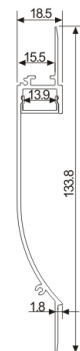

Light Source: 2835SMD LED strip, 120leds/m
Installation: Recessed in 5/8" drywall

ALP082