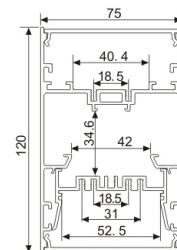

ALP75120

Light Source: 2835SMD LED module, three rows led
Installation: Suspended Direct
Suspended Direct and Indirect
Wall Mounting