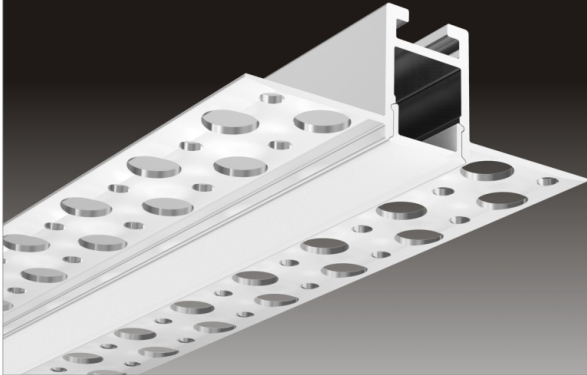

LED Profile for Architectural Lighting

ALP079

Light Source: 2835SMD LED strip, 120leds/m
Installation: Recessed in 5/8" drywall

ALP080