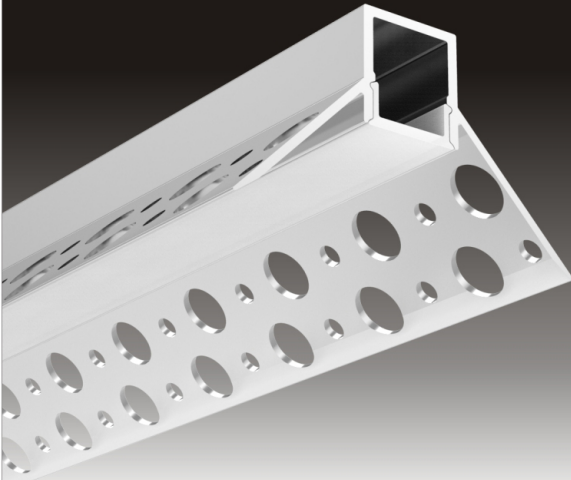

LED Profile for Architectural Lighting

LED Profile for Architectural Lighting

Light Source: 2835SMD LED strip, 120leds/m
Installation: Surface Mounting

Light Source: 2835SMD LED strip, 120leds/m
Installation: Suspended Direct
Surface Mounting

Light Source: 2835SMD LED strip, 120leds/m
Installation: Recessed

Light Source: 2835SMD LED strip, 120leds/m
Installation: Suspended Direct and Indirect

LED Profile for Architectural Lighting

ALP110-S

Light Source: 2835SMD LED strip, 120leds/m
Installation: Recessed in drywall

ALP081

Light Source: 2835SMD LED strip, 140leds/m, double rows
Installation: Recessed in 5/8" drywall

ALP083

Light Source: 2835SMD LED strip, 210leds/m, three rows
Installation: Recessed in 5/8" drywall

ALP068-R

Light Source: 3528SMD LED strip, 120leds/m
Installation: Recessed in 1/2" drywall

ALP069-R

Light Source: 3528SMD LED strip, 120leds/m
Installation: Recessed inside corner

ALP070-R

Light Source: 3528SMD LED strip, 120leds/m
Installation: Recessed in outside corner