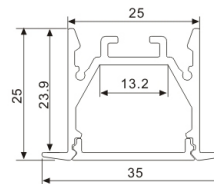

LED Profile for Architectural Lighting

LED Profile for Architectural Lighting

Light Source: 2835SMD LED strip, 120leds/m
Installation: Surface Mounting

Light Source: 2835SMD LED strip, 120leds/m
Installation: Suspended Direct
Surface Mounting