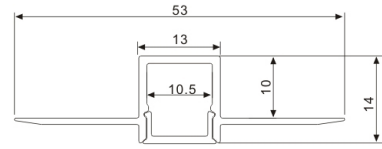

ALP081

Light Source: 2835SMD LED strip, 140leds/m, double rows
Installation: Recessed in 5/8" drywall

ALP083

Light Source: 2835SMD LED strip, 210leds/m, three rows
Installation: Recessed in 5/8" drywall

ALP068-R