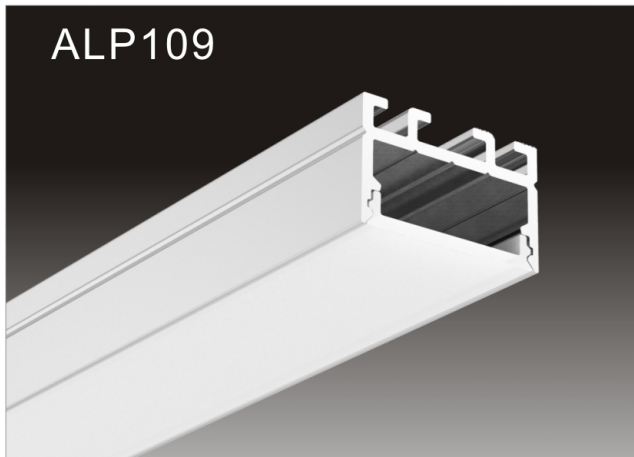

LED Profile for Architectural Lighting

LED Profile for Architectural Lighting

Light Source: 2835SMD LED strip, 120leds/m
Installation: Surface Mounting

Light Source: 2835SMD LED strip, 120leds/m
Installation: Suspended Direct
Surface Mounting

Light Source: 2835SMD LED strip, 120leds/m
Installation: Recessed

Light Source: 2835SMD LED strip, 120leds/m
Installation: Suspended Direct and Indirect

LED Profile for Architectural Lighting

ALP110-S

Light Source: 2835SMD LED strip, 120leds/m
Installation: Recessed in drywall

ALP110-R

Light Source: 2835SMD LED strip, 120leds/m
Installation: Recessed in drywall

ALP111-S

Light Source: 2835SMD LED strip, 120leds/m
Installation: Surface Mounting

ALP111-R

Light Source: 2835SMD LED strip, 120leds/m
Installation: Surface Mounting