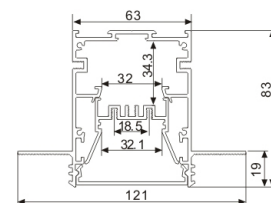

Light Source: 2835 rigid SMD LED module, double rows
Installation: recessed on 5/8" drywall