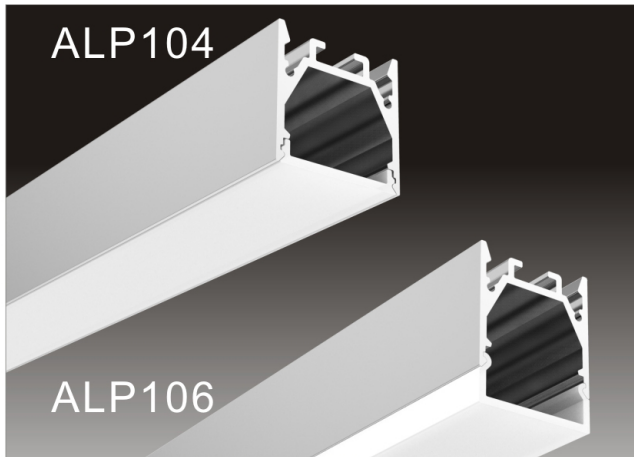

LED Profile for Architectural Lighting

LED Profile for Architectural Lighting

Light Source: 2835SMD LED strip, 120leds/m
Installation: Surface Mounting

Light Source: 2835SMD LED strip, 120leds/m
Installation: Suspended Direct
Surface Mounting

Light Source: 2835SMD LED strip, 120leds/m
Installation: Recessed

Light Source: 2835SMD LED strip, 120leds/m
Installation: Suspended Direct and Indirect

LED Profile for Architectural Lighting

ALP110-S

Light Source: 2835SMD LED strip, 120leds/m
Installation: Recessed in drywall

ALP110-R

Light Source: 2835SMD LED strip, 120leds/m
Installation: Recessed in drywall

ALP111-S

Light Source: 2835SMD LED strip, 120leds/m
Installation: Surface Mounting

ALP111-R

Light Source: 2835SMD LED strip, 120leds/m
Installation: Surface Mounting