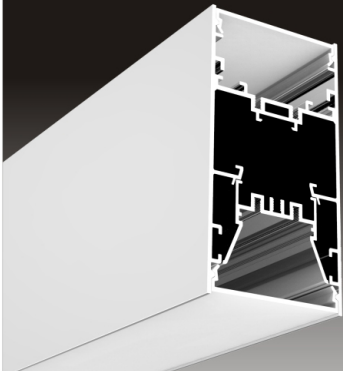

LED Profile for Architectural Lighting

ALP6380

Light Source: 2835SMD LED module, double rows
Installation: Surface Mounting Direct
Suspended Direct
Wall Mounting

ALP63120

Light Source: 2835SMD LED module, double rows
Installation: Suspended Direct
Suspended Direct and Indirect
Wall Mounting

ALP7578

Light Source: 2835SMD LED module, three rows led
Installation: Surface Mounting Direct
Suspended Direct
Wall Mounting

ALP75120

Light Source: 2835SMD LED module, three rows led
Installation: Suspended Direct
Suspended Direct and Indirect
Wall Mounting