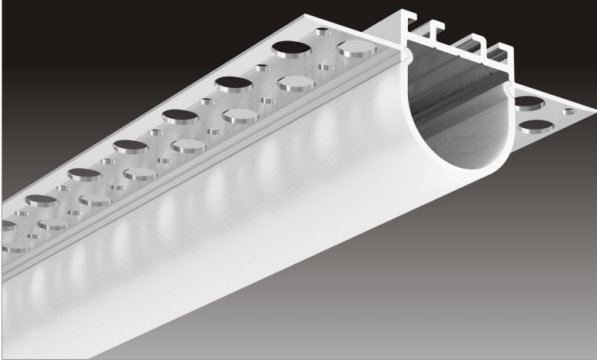

LED Profile for Architectural Lighting

LED Profile for Architectural Lighting

Light Source: 2835SMD LED strip, 120leds/m
Installation: Surface Mounting

Light Source: 2835SMD LED strip, 120leds/m
Installation: Suspended Direct
Surface Mounting

Light Source: 2835SMD LED strip, 120leds/m
Installation: Recessed

Light Source: 2835SMD LED strip, 120leds/m
Installation: Suspended Direct and Indirect

LED Profile for Architectural Lighting

ALP110-S

Light Source: 2835SMD LED strip, 120leds/m
Installation: Recessed in drywall

ALP110-R

Light Source: 2835SMD LED strip, 120leds/m
Installation: Recessed in drywall

ALP111-S

Light Source: 2835SMD LED strip, 120leds/m
Installation: Surface Mounting

ALP111-R

Light Source: 2835SMD LED strip, 120leds/m
Installation: Surface Mounting

ALP081

Light Source: 2835SMD LED strip, 140leds/m, double rows
Installation: Recessed in 5/8" drywall

ALP083

Light Source: 2835SMD LED strip, 210leds/m, three rows
Installation: Recessed in 5/8" drywall

ALP068-R