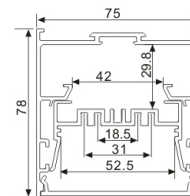

ALP7578

Light Source: 2835SMD LED module, three rows led
Installation: Surface Mounting Direct
Suspended Direct
Wall Mounting