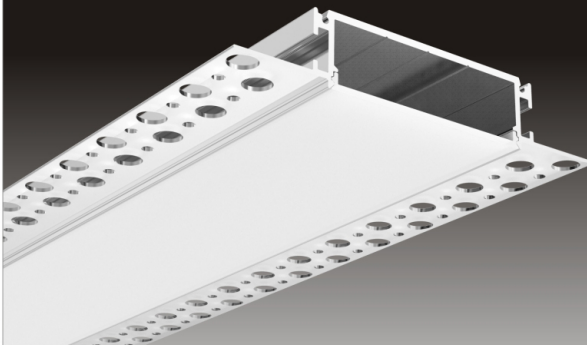

Light Source: 2835SMD LED strip, 210leds/m, three rows
Installation: Recessed in 5/8" drywall