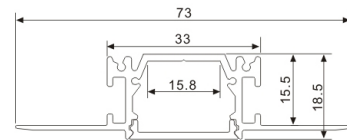

Light Source: 2835SMD LED strip, 120leds/m
Installation: Recessed in 5/8" drywall

ALP081