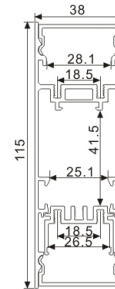

ALP38115

Light Source: 2835SMD LED module, double rows
Installation: Suspended Direct
Suspended Direct and Indirect
Wall Mounting