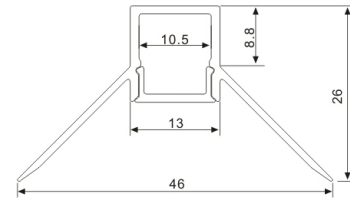

Light Source: 3528SMD LED strip, 120leds/m
Installation: Recessed inside corner