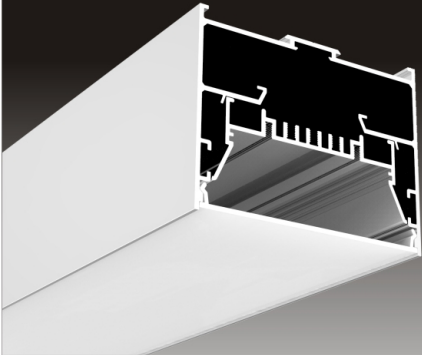

ALP7578

Light Source: 2835SMD LED module, three rows led
 Installation: Surface Mounting Direct
 Suspended Direct
 Wall Mounting

ALP75120

Light Source: 2835SMD LED module, three rows led
 Installation: Suspended Direct
 Suspended Direct and Indirect
 Wall Mounting

LED Profile for Architectural Lighting

ALP10078

Light Source: 2835SMD LED module, three rows led
 Installation: Surface Mounting Direct
 Suspended Direct
 Wall Mounting

ALP100120

Light Source: 2835SMD LED module, three rows led
 Installation: Suspended Direct
 Suspended Direct and Indirect
 Wall Mounting