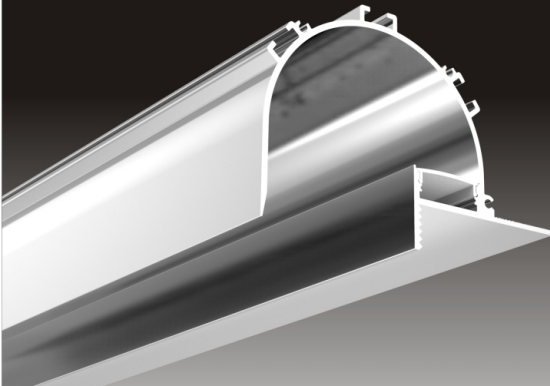

Light Source: 2835SMD LED module, three rows led
Installation: Suspended Direct
Suspended Direct and Indirect
Wall Mounting

ALP078