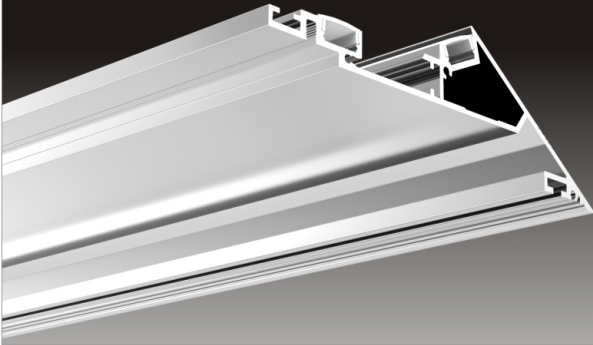

LED Profile for Architectural Lighting

ALP090

Light Source: 5730SMD LED strip,60leds/m
Installation: surface mounting on 5/8" drywall as cove light