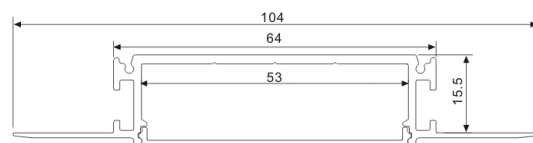

Light Source: 2835SMD LED strip, 210leds/m, three rows
Installation: Recessed in 5/8" drywall