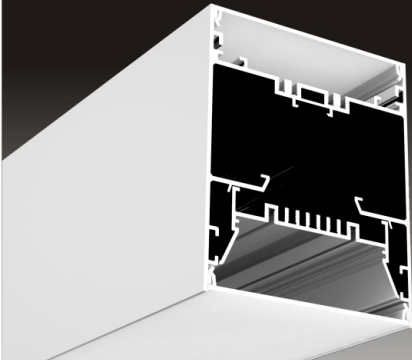

ALP7578

Light Source: 2835SMD LED module, three rows led
 Installation: Surface Mounting Direct
 Suspended Direct
 Wall Mounting

ALP75120

Light Source: 2835SMD LED module, three rows led
 Installation: Suspended Direct
 Suspended Direct and Indirect
 Wall Mounting

LED Profile for Architectural Lighting

ALP10078

Light Source: 2835SMD LED module, three rows led
 Installation: Surface Mounting Direct
 Suspended Direct
 Wall Mounting

ALP100120

Light Source: 2835SMD LED module, three rows led
 Installation: Suspended Direct
 Suspended Direct and Indirect
 Wall Mounting