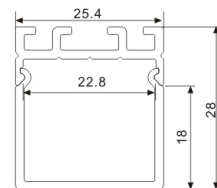

ALP111-S

Light Source: 2835SMD LED strip, 120leds/m
Installation: Surface Mounting