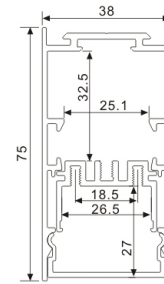

LED Profile for Architectural Lighting

ALP3875-R

Light Source: 2835SMD LED module, double rows
Installation: Surface Mounting Direct
Suspended Direct
Wall Mounting