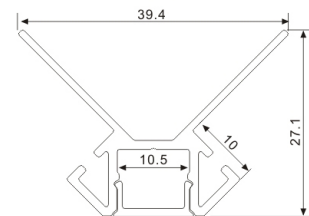

Light Source: 2835SMD LED strip, 120leds/m
Installation: Recessed in outside corner
For tile or marbles use