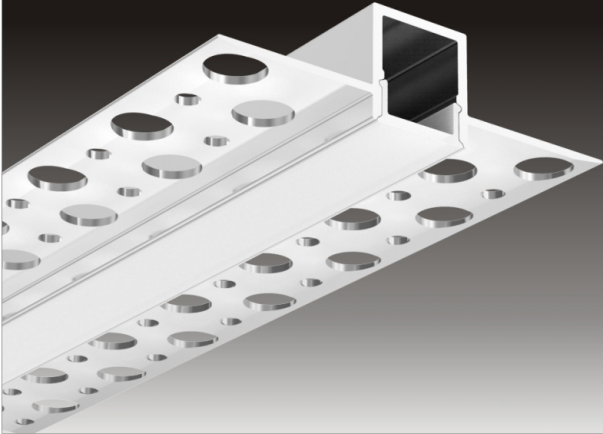

LED Profile for Architectural Lighting

LED Profile for Architectural Lighting

Light Source: 2835SMD LED strip, 120leds/m
Installation: Surface Mounting

Light Source: 2835SMD LED strip, 120leds/m
Installation: Suspended Direct
Surface Mounting

Light Source: 2835SMD LED strip, 120leds/m
Installation: Recessed

Light Source: 2835SMD LED strip, 120leds/m
Installation: Suspended Direct and Indirect

LED Profile for Architectural Lighting

ALP110-S

Light Source: 2835SMD LED strip, 120leds/m
Installation: Recessed in drywall

ALP081

Light Source: 2835SMD LED strip, 140leds/m, double rows
Installation: Recessed in 5/8" drywall

ALP083

Light Source: 2835SMD LED strip, 210leds/m, three rows
Installation: Recessed in 5/8" drywall

ALP068-R

Light Source: 3528SMD LED strip, 120leds/m
Installation: Recessed in 1/2" drywall

ALP069-R

Light Source: 3528SMD LED strip, 120leds/m
Installation: Recessed inside corner

ALP070-R

Light Source: 3528SMD LED strip, 120leds/m
Installation: Recessed in outside corner