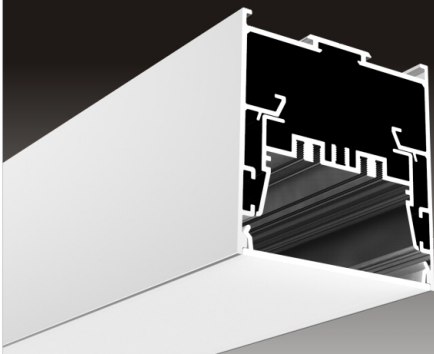

ALP7578

Light Source: 2835SMD LED module, three rows led
Installation: Surface Mounting Direct
Suspended Direct
Wall Mounting