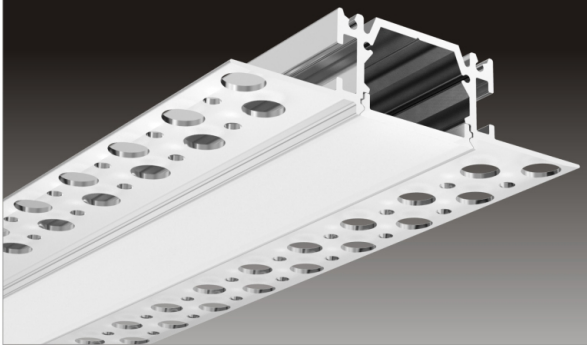

LED Profile for Architectural Lighting

ALP079

Light Source: 2835SMD LED strip, 120leds/m
Installation: Recessed in 5/8" drywall

ALP080

Light Source: 2835SMD LED strip, 120leds/m
Installation: Recessed in 5/8" drywall

ALP081

Light Source: 2835SMD LED strip, 140leds/m, double rows
Installation: Recessed in 5/8" drywall

ALP083

Light Source: 2835SMD LED strip, 210leds/m, three rows
Installation: Recessed in 5/8" drywall