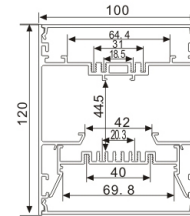

LED Profile for Architectural Lighting

ALP10078

Light Source: 2835SMD LED module, three rows led
Installation: Surface Mounting Direct
Suspended Direct
Wall Mounting

ALP100120

Light Source: 2835SMD LED module, three rows led
Installation: Suspended Direct
Suspended Direct and Indirect
Wall Mounting

ALP078

Light Source: 5730SMD LED strip, 60leds/m
Installation: surface mounting on 1/2" drywall
Indirect Light

ALP12083

Light Source: 2835 rigid SMD LED module, double rows
Installation: recessed on 5/8" drywall