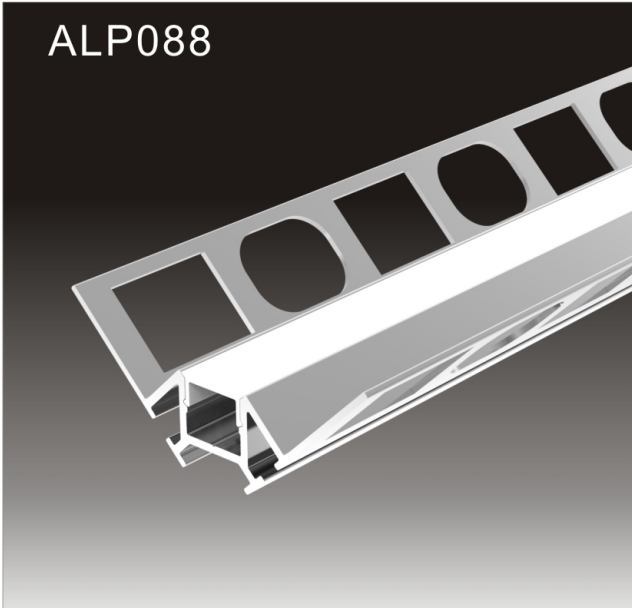

Light Source: 2835SMD LED strip, 120leds/m
Installation: Recessed

Light Source: 2835SMD LED strip, 120leds/m
Installation: Suspended Direct and Indirect

LED Profile for Architectural Lighting

ALP110-S

Light Source: 2835SMD LED strip, 120leds/m
Installation: Recessed in drywall

ALP081

Light Source: 2835SMD LED strip, 140leds/m, double rows
Installation: Recessed in 5/8" drywall

ALP083

Light Source: 2835SMD LED strip, 210leds/m, three rows
Installation: Recessed in 5/8" drywall

ALP068-R

Light Source: 3528SMD LED strip, 120leds/m
Installation: Recessed in 1/2" drywall

ALP069-R

Light Source: 3528SMD LED strip, 120leds/m
Installation: Recessed inside corner

ALP070-R

Light Source: 3528SMD LED strip, 120leds/m
Installation: Recessed in outside corner

LED Profile for Architectural Lighting

ALP087

Light Source: 2835SMD LED strip, 120leds/m
Installation: Recessed under 10mm tile or marble

ALP088

Light Source: 2835SMD LED strip, 120leds/m
Installation: Recessed inside corner
For tile or marbles use