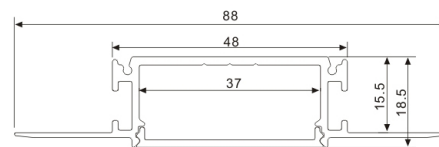

Light Source: 2835SMD LED strip, 140leds/m, double rows
Installation: Recessed in 5/8" drywall

ALP083