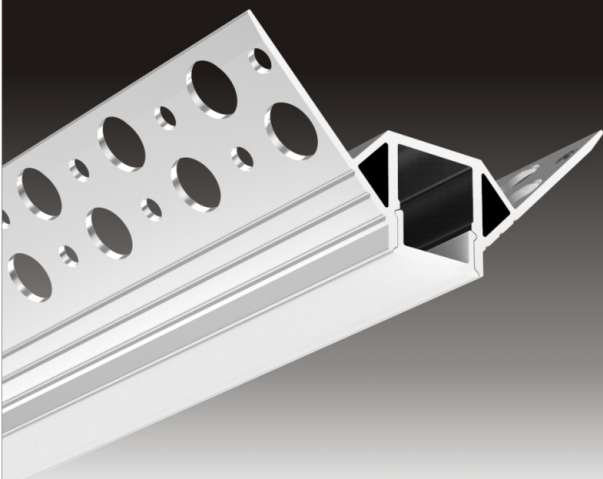

LED Profile for Architectural Lighting

LED Profile for Architectural Lighting

Light Source: 2835SMD LED strip, 120leds/m
Installation: Surface Mounting

Light Source: 2835SMD LED strip, 120leds/m
Installation: Suspended Direct
Surface Mounting

Light Source: 2835SMD LED strip, 120leds/m
Installation: Recessed

Light Source: 2835SMD LED strip, 120leds/m
Installation: Suspended Direct and Indirect

LED Profile for Architectural Lighting

ALP110-S

Light Source: 2835SMD LED strip, 120leds/m
Installation: Recessed in drywall

ALP081

Light Source: 2835SMD LED strip, 140leds/m, double rows
Installation: Recessed in 5/8" drywall

ALP083

Light Source: 2835SMD LED strip, 210leds/m, three rows
Installation: Recessed in 5/8" drywall

ALP068-R

Light Source: 3528SMD LED strip, 120leds/m
Installation: Recessed in 1/2" drywall

ALP069-R

Light Source: 3528SMD LED strip, 120leds/m
Installation: Recessed inside corner

ALP070-R

Light Source: 3528SMD LED strip, 120leds/m
Installation: Recessed in outside corner