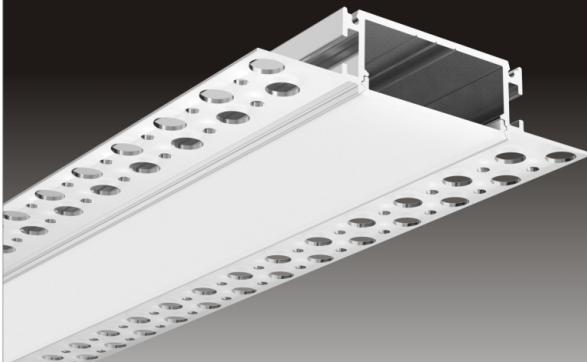

Light Source: 2835SMD LED strip, 120leds/m
Installation: Recessed in 5/8" drywall

ALP081

Light Source: 2835SMD LED strip, 140leds/m, double rows
Installation: Recessed in 5/8" drywall

ALP083