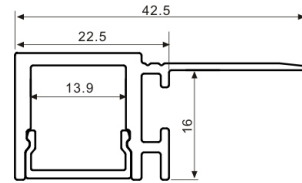

LED Profile for Architectural Lighting

ALP084