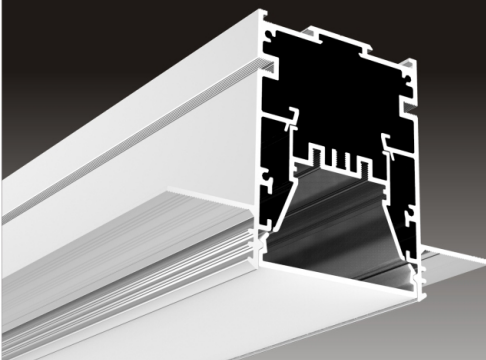

LED Profile for Architectural Lighting

ALP10078

Light Source: 2835SMD LED module, three rows led
 Installation: Surface Mounting Direct
 Suspended Direct
 Wall Mounting

ALP100120

Light Source: 2835SMD LED module, three rows led
 Installation: Suspended Direct
 Suspended Direct and Indirect
 Wall Mounting

ALP078

Light Source: 5730SMD LED strip, 60leds/m
 Installation: surface mounting on 1/2" drywall
 Indirect Light

ALP12083

Light Source: 2835 rigid SMD LED module, double rows
 Installation: recessed on 5/8" drywall