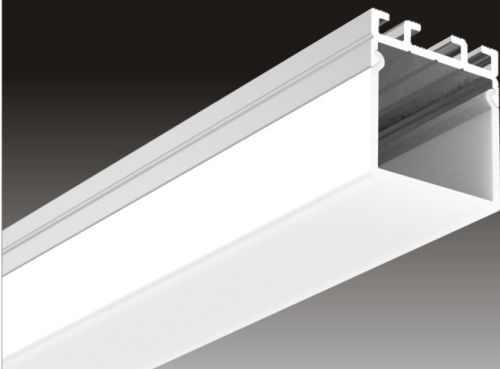

LED Profile for Architectural Lighting

LED Profile for Architectural Lighting

Light Source: 2835SMD LED strip, 120leds/m
Installation: Surface Mounting

Light Source: 2835SMD LED strip, 120leds/m
Installation: Suspended Direct
Surface Mounting

Light Source: 2835SMD LED strip, 120leds/m
Installation: Recessed

Light Source: 2835SMD LED strip, 120leds/m
Installation: Suspended Direct and Indirect

LED Profile for Architectural Lighting

ALP110-S

Light Source: 2835SMD LED strip, 120leds/m
Installation: Recessed in drywall

ALP110-R

Light Source: 2835SMD LED strip, 120leds/m
Installation: Recessed in drywall

ALP111-S

Light Source: 2835SMD LED strip, 120leds/m
Installation: Surface Mounting

ALP111-R

Light Source: 2835SMD LED strip, 120leds/m
Installation: Surface Mounting