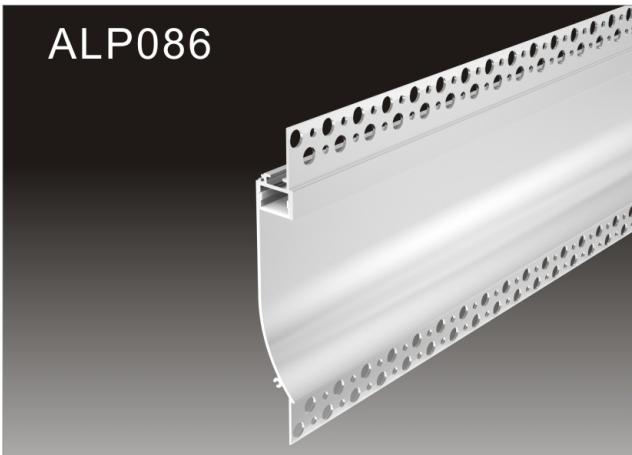

Light Source: 2835SMD LED strip, 120leds/m
Installation: Recessed in 5/8" drywall

ALP086