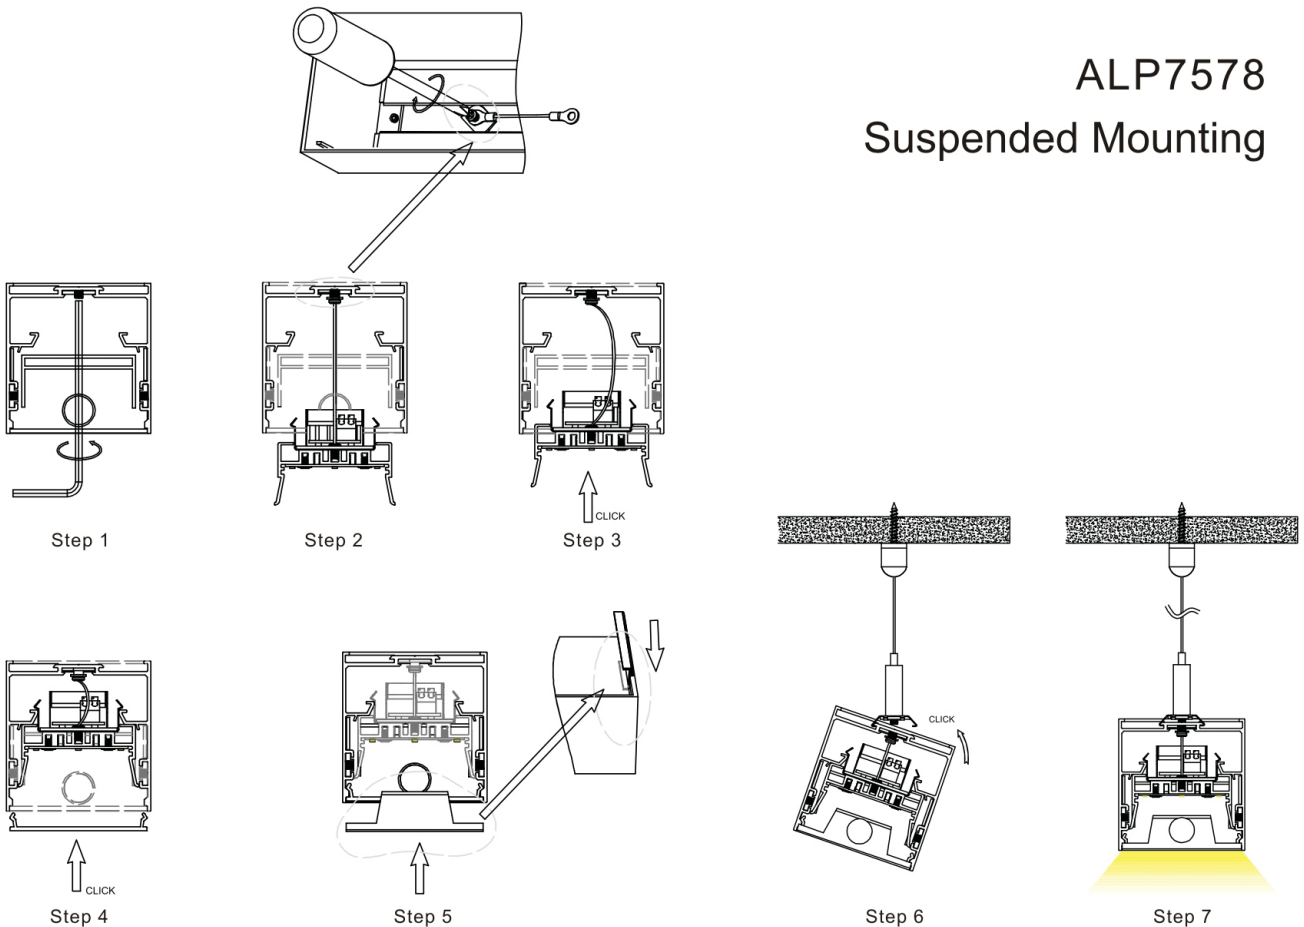

ALP7578 Suspended Mounting