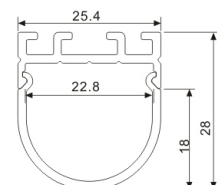

ALP110-R

Light Source: 2835SMD LED strip, 120leds/m
Installation: Recessed in drywall

ALP111-S

Light Source: 2835SMD LED strip, 120leds/m
Installation: Surface Mounting

ALP111-R

Light Source: 2835SMD LED strip, 120leds/m
Installation: Surface Mounting