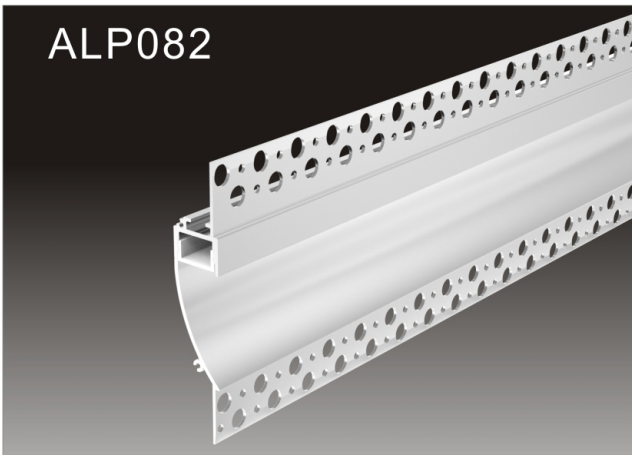

ALP085

Light Source: 2835SMD LED strip, 120leds/m
Installation: Recessed in 5/8" drywall

ALP086

Light Source: 2835SMD LED strip, 120leds/m
Installation: Recessed in 5/8" drywall

ALP082

Light Source: 2835SMD LED strip, 120leds/m
Installation: Recessed in 5/8" drywall