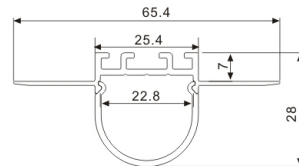

ALP110-R

Light Source: 2835SMD LED strip, 120leds/m
Installation: Recessed in drywall