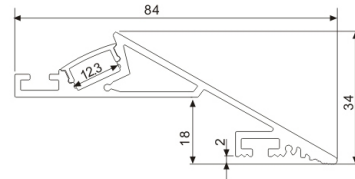

ALP091

Light Source: 5730SMD LED strip,60leds/m
Installation: surface mounting on 5/8" drywall as cove light