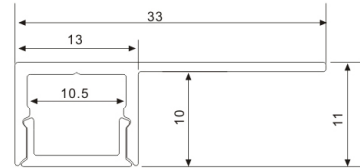

LED Profile for Architectural Lighting

ALP087

Light Source: 2835SMD LED strip, 120leds/m
Installation: Recessed under 10mm tile or marble