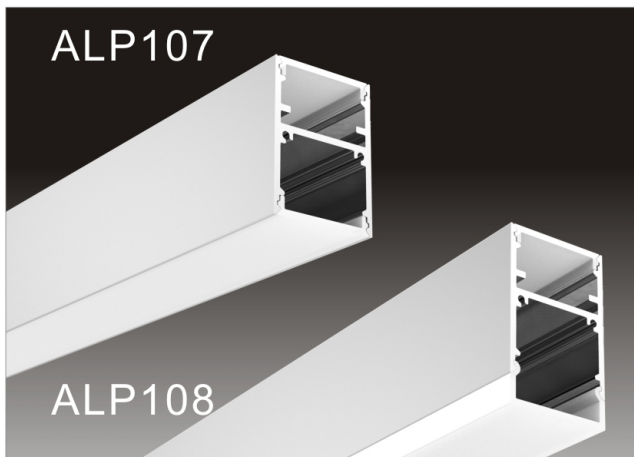

LED Profile for Architectural Lighting

LED Profile for Architectural Lighting

Light Source: 2835SMD LED strip, 120leds/m
Installation: Surface Mounting

Light Source: 2835SMD LED strip, 120leds/m
Installation: Suspended Direct
Surface Mounting

Light Source: 2835SMD LED strip, 120leds/m
Installation: Recessed

Light Source: 2835SMD LED strip, 120leds/m
Installation: Suspended Direct and Indirect

LED Profile for Architectural Lighting

ALP110-S

Light Source: 2835SMD LED strip, 120leds/m
Installation: Recessed in drywall

ALP110-R

Light Source: 2835SMD LED strip, 120leds/m
Installation: Recessed in drywall

ALP111-S

Light Source: 2835SMD LED strip, 120leds/m
Installation: Surface Mounting

ALP111-R

Light Source: 2835SMD LED strip, 120leds/m
Installation: Surface Mounting