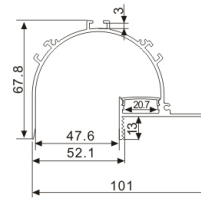

Light Source: 2835SMD LED module, three rows led
Installation: Suspended Direct
Suspended Direct and Indirect
Wall Mounting

ALP078

Light Source: 5730SMD LED strip, 60leds/m
Installation: surface mounting on 1/2" drywall
Indirect Light

ALP12083