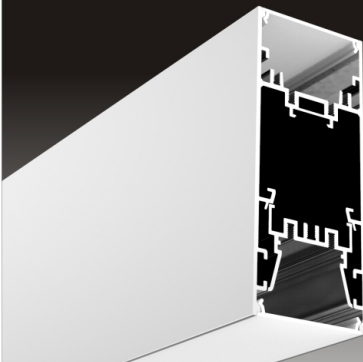

ALP50120

Light Source: 2835SMD LED module, double rows
Installation: Suspended Direct
Suspended Direct and Indirect
Wall Mounting