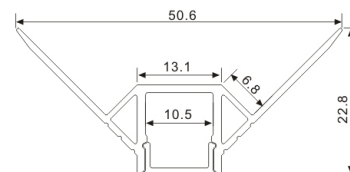

Light Source: 3528SMD LED strip, 120leds/m
Installation: Recessed in outside corner