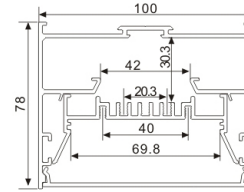

LED Profile for Architectural Lighting

ALP10078

Light Source: 2835SMD LED module, three rows led
Installation: Surface Mounting Direct
Suspended Direct
Wall Mounting

ALP100120