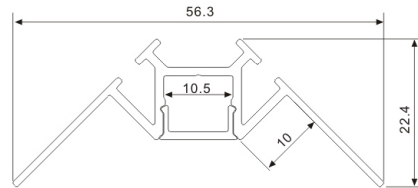

Light Source: 2835SMD LED strip, 120leds/m
Installation: Recessed inside corner
For tile or marbles use