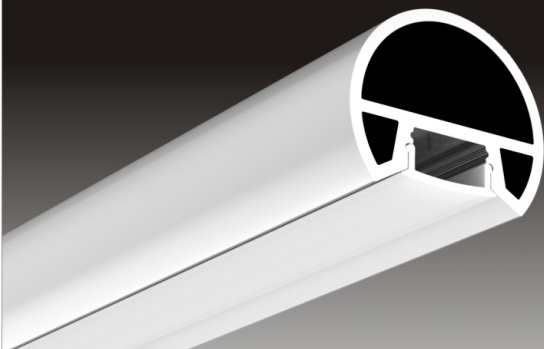

LED Profile for Architectural Lighting

Light Source: 5730SMD LED strip,60leds/m
Installation: surface mounting on 5/8" drywall as cove light

Light Source: 5730SMD LED strip,60leds/m
Installation: surface mounting on 5/8" drywall as cove light

Light Source: 2835SMD LED strip,120leds/m
Installation: surface mounting or suspended Bendble

ALP077

Light Source: 3528SMD LED strip,60leds/m
Installation: suspended inside wardrobe