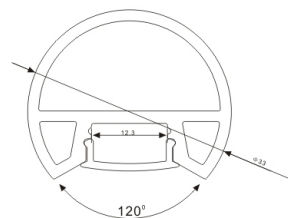

ALP077

Light Source: 3528SMD LED strip,60leds/m
Installation: suspended inside wardrobe