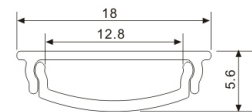

Light Source: 2835SMD LED strip,120leds/m
Installation: surface mounting or suspended Bendble