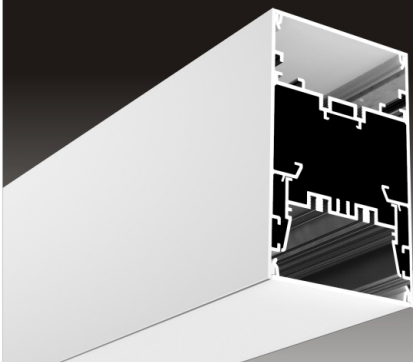

ALP75120

Light Source: 2835SMD LED module, three rows led
Installation: Suspended Direct
Suspended Direct and Indirect
Wall Mounting