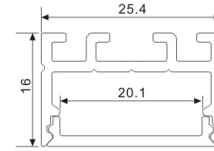

LED Profile for Architectural Lighting

Light Source: 2835SMD LED strip, 120leds/m
Installation: Surface Mounting