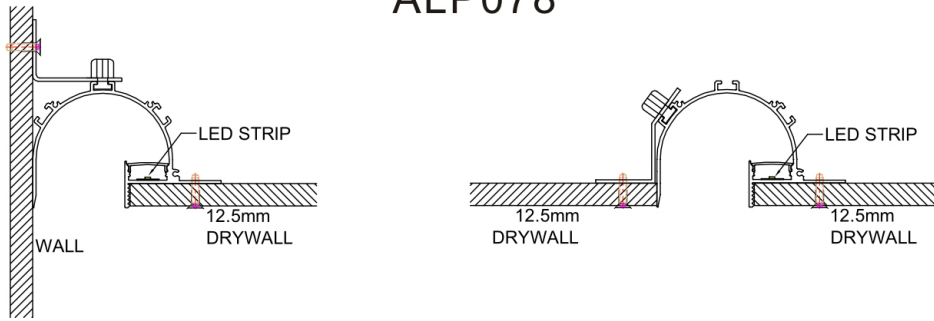

LED Profile for Architectural Lighting

ALP078